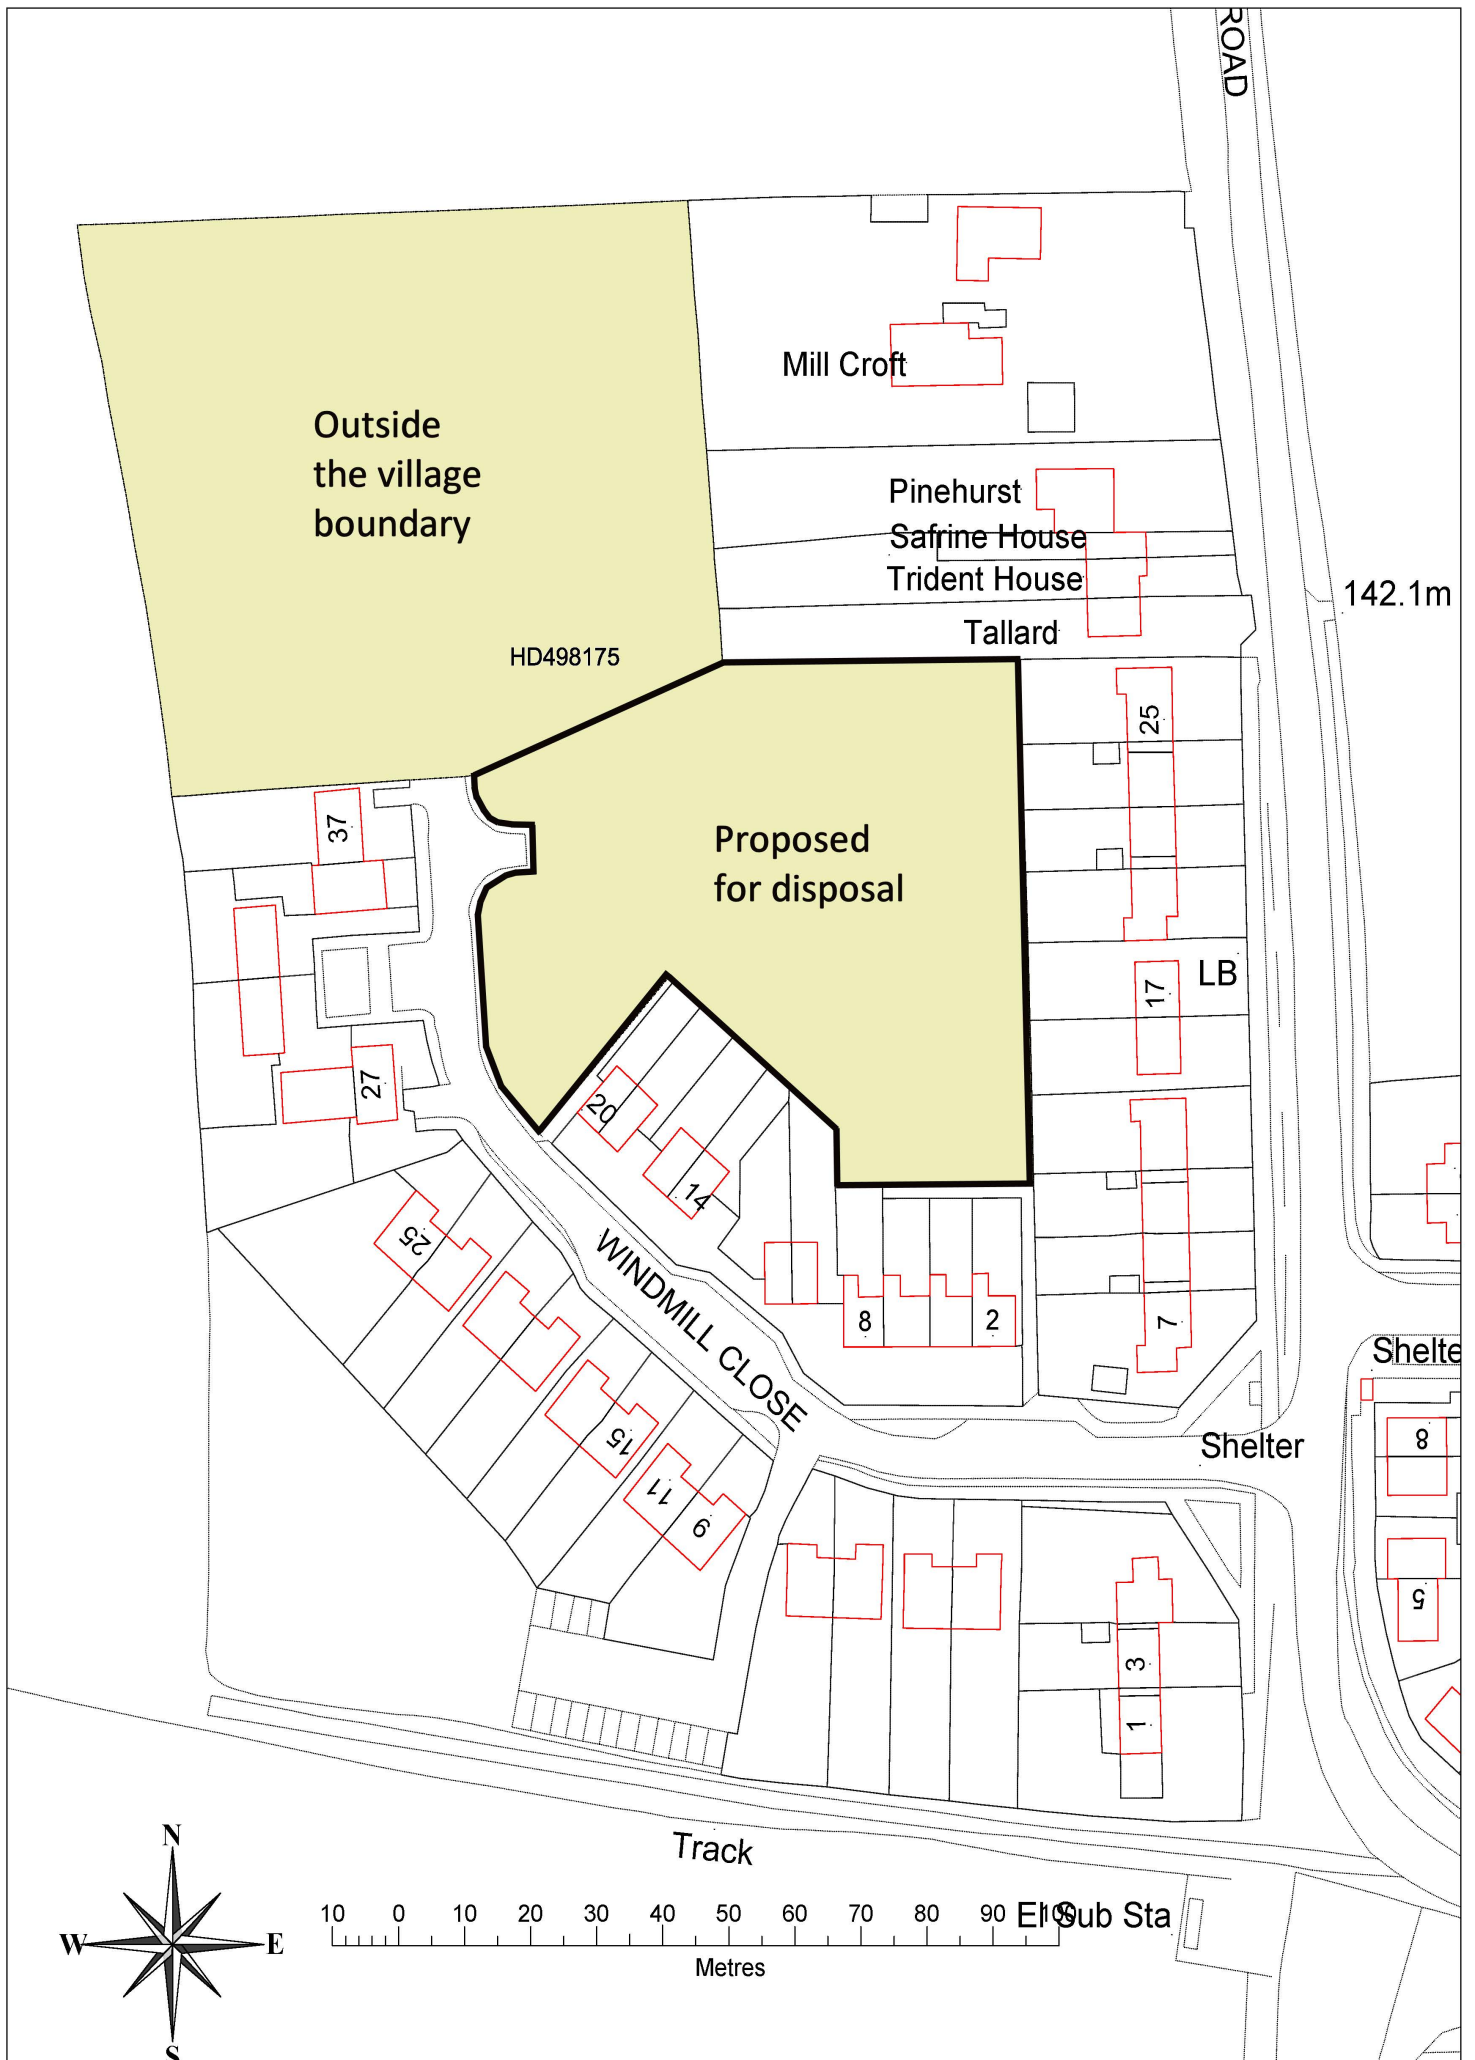

Title :- NHDC land, Windmill Close, Barkway, Hertfordshire SG8 8BZ

Scale: 1:1250
Date: 10:12:12