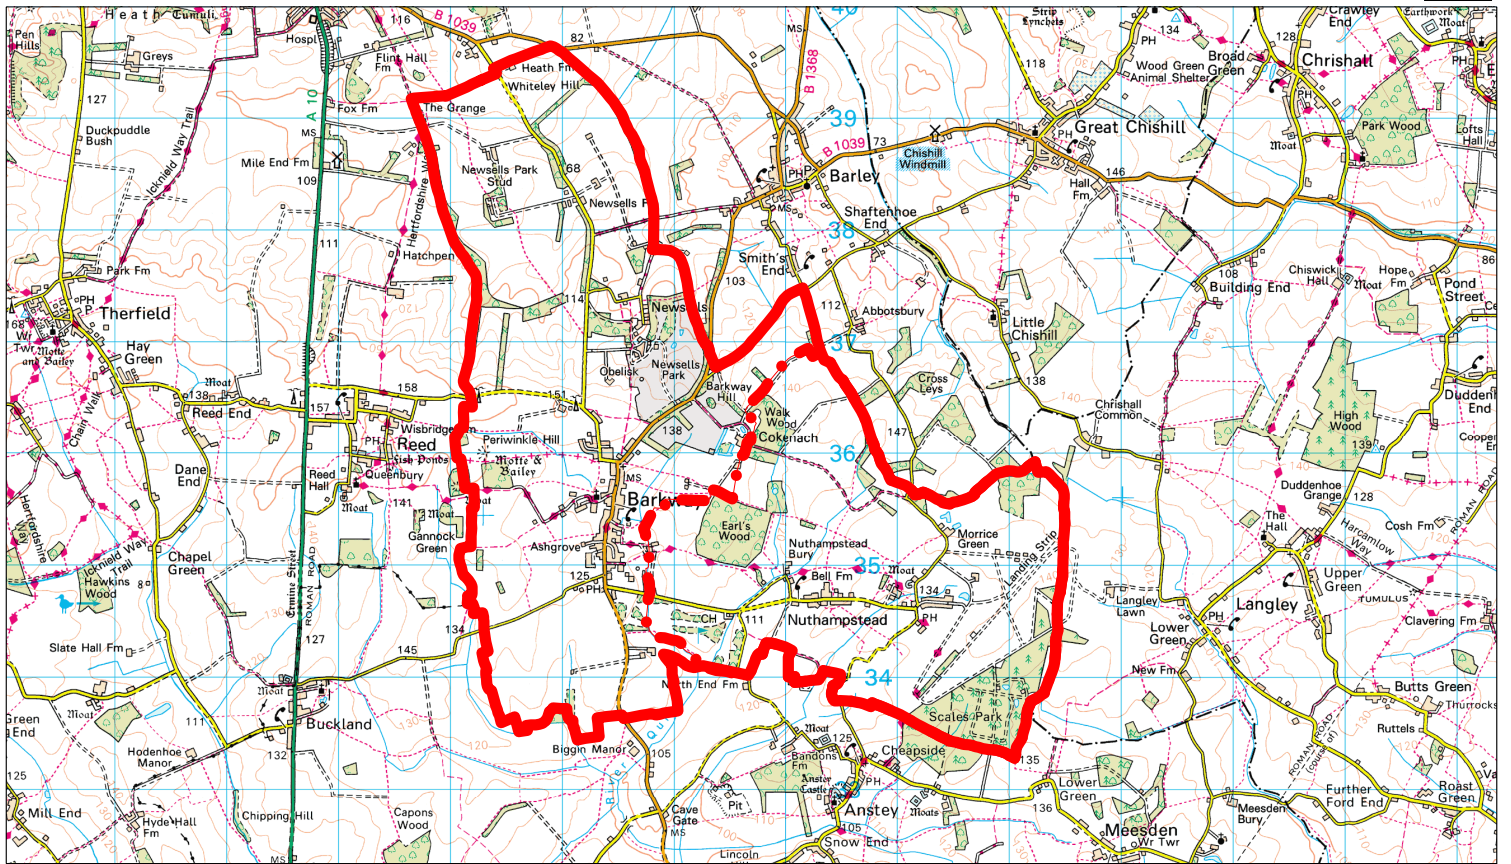

NORTH HERTFORDSHIRE DISTRICT COUNCIL

Proposed Neighbourhood Plan area for Barkway and Nuthampstead

Scale: 1:50000
Date: 06:03:14

© Crown copyright and database rights 2014 Ordnance Survey 100018622