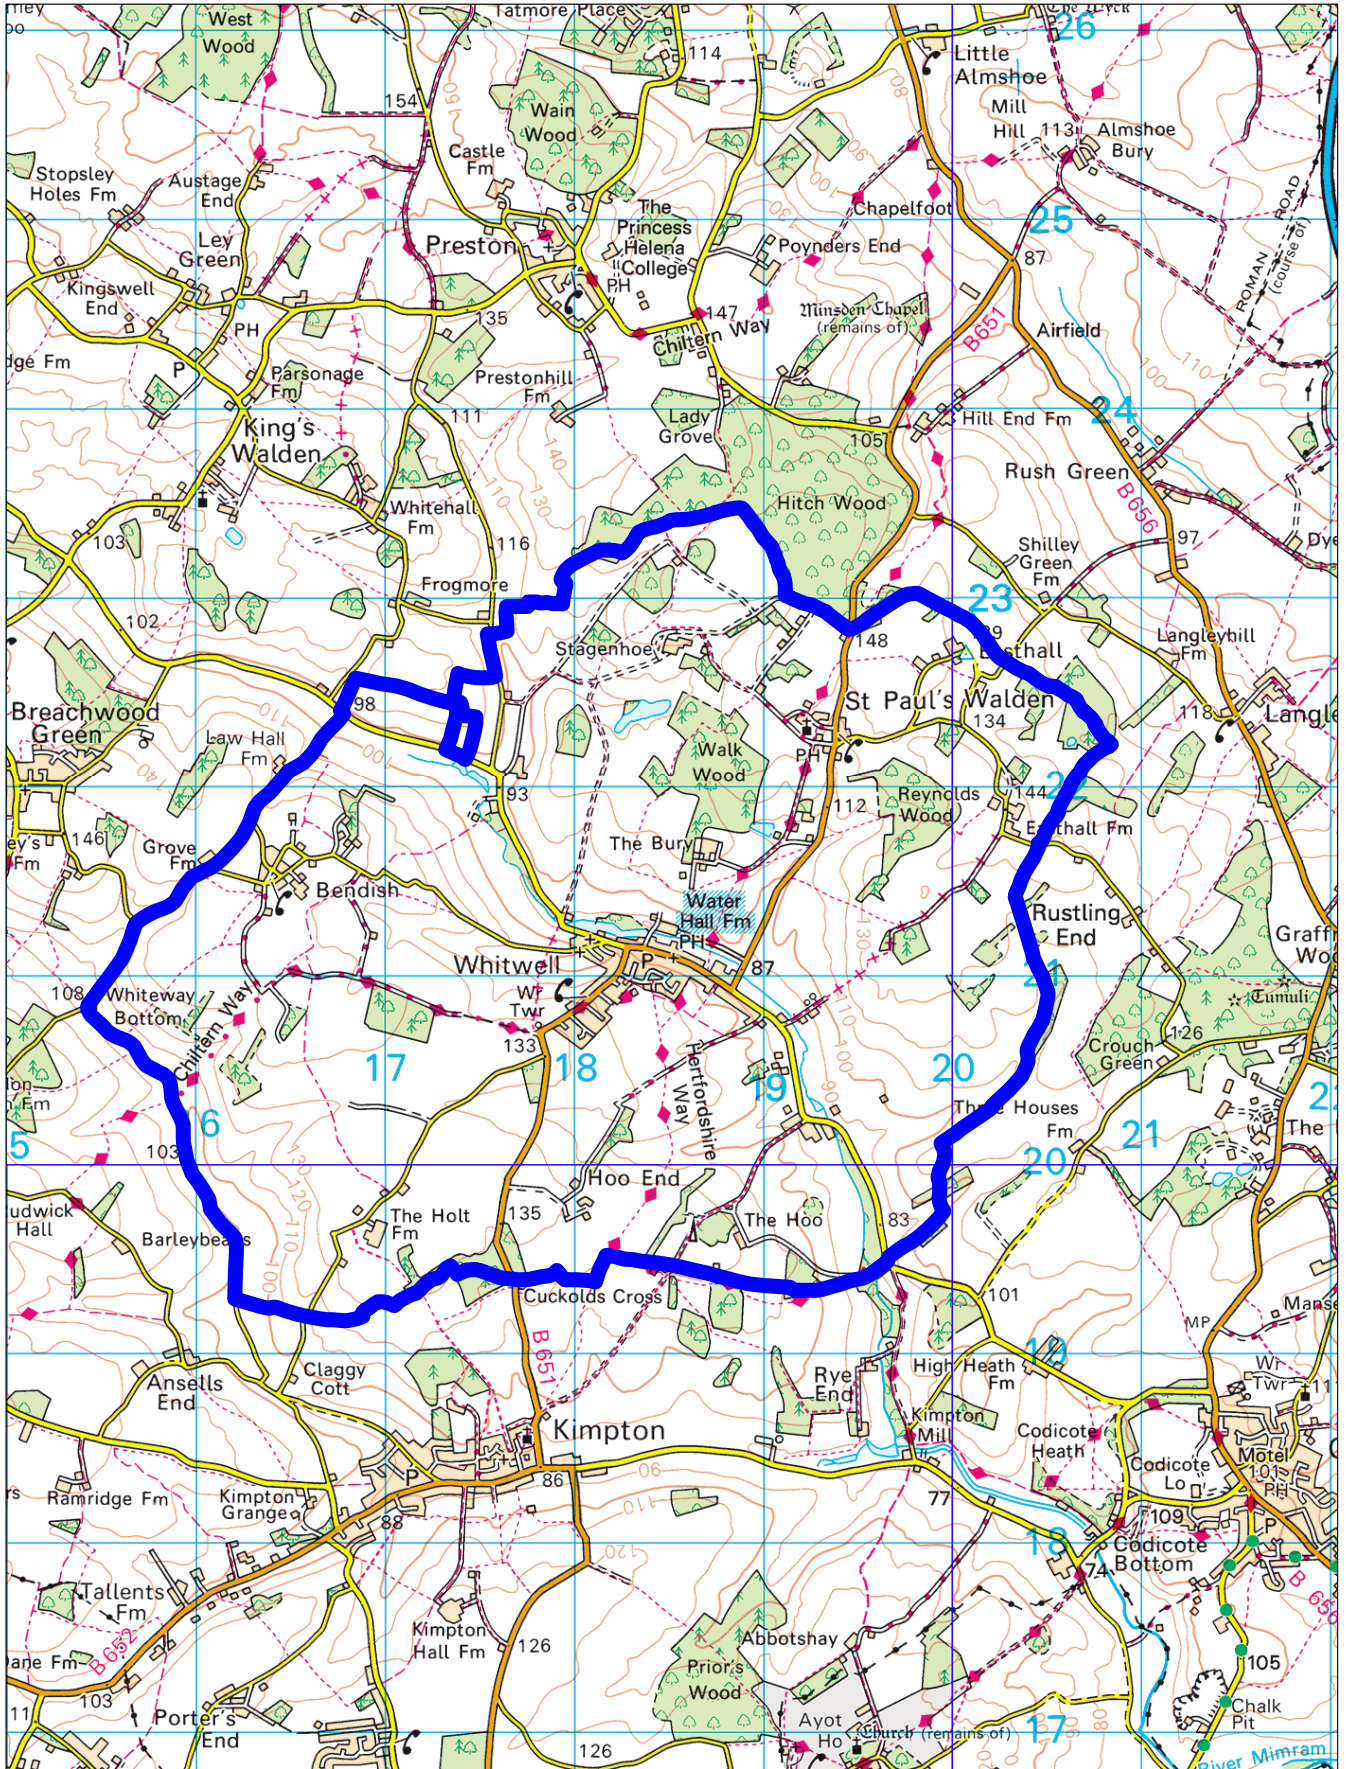

St Paul's Walden proposed neighbourhood plan area

Scale: 1:40000
Date: 09:07:15