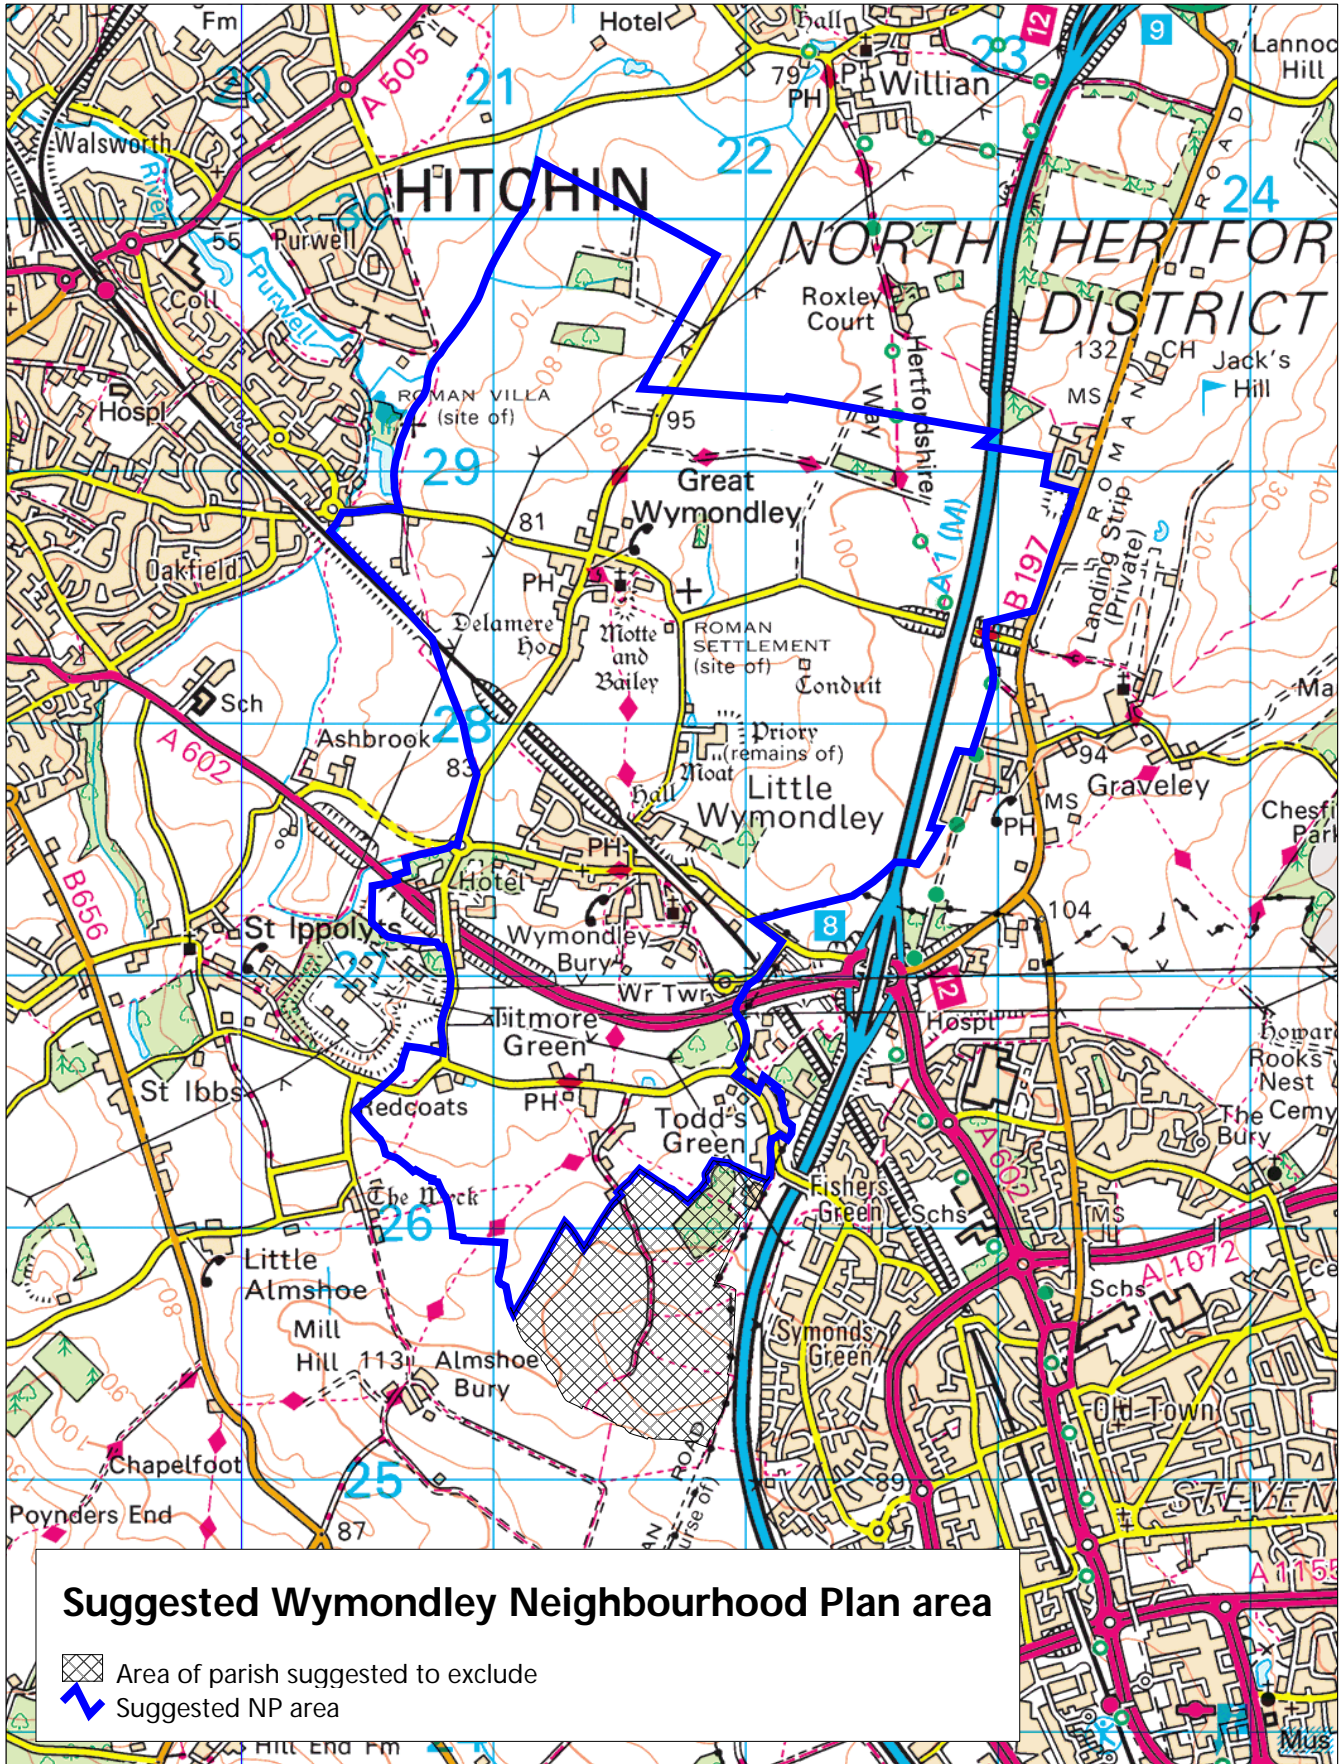

Suggested Wymondley Neighbourhood Plan area

Scale: 1:30000  
Date: 02:07:15