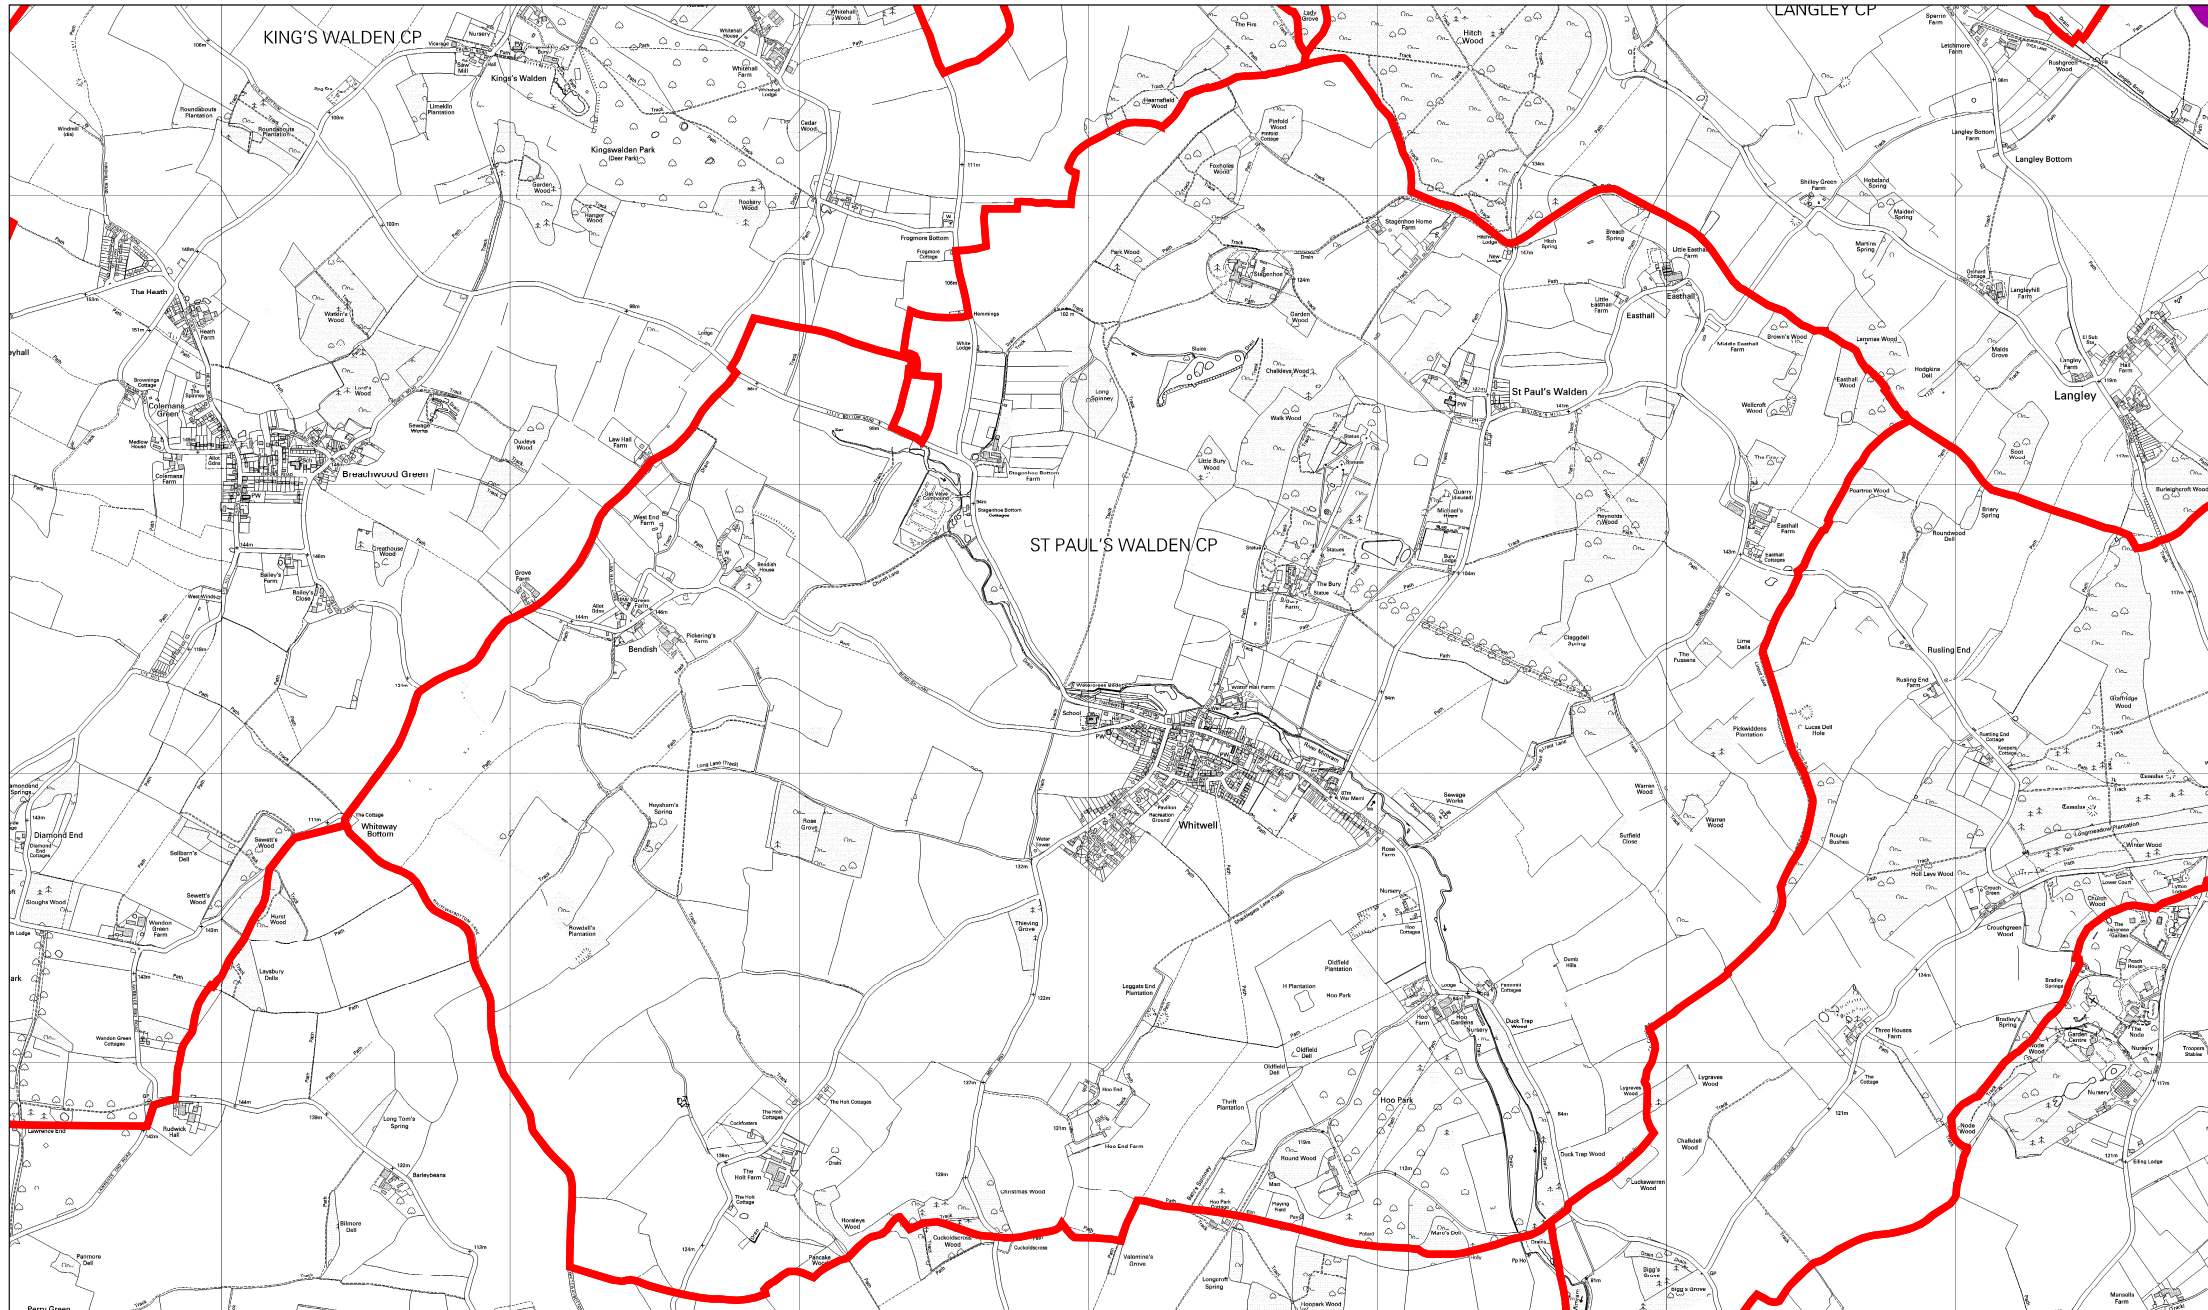

St Pauls Walden Parish including Bendish & Whitwell

Partnership project with Parish Council & HNDC Community Development

Scale: 1 : 18,000
Date: 26:01:11