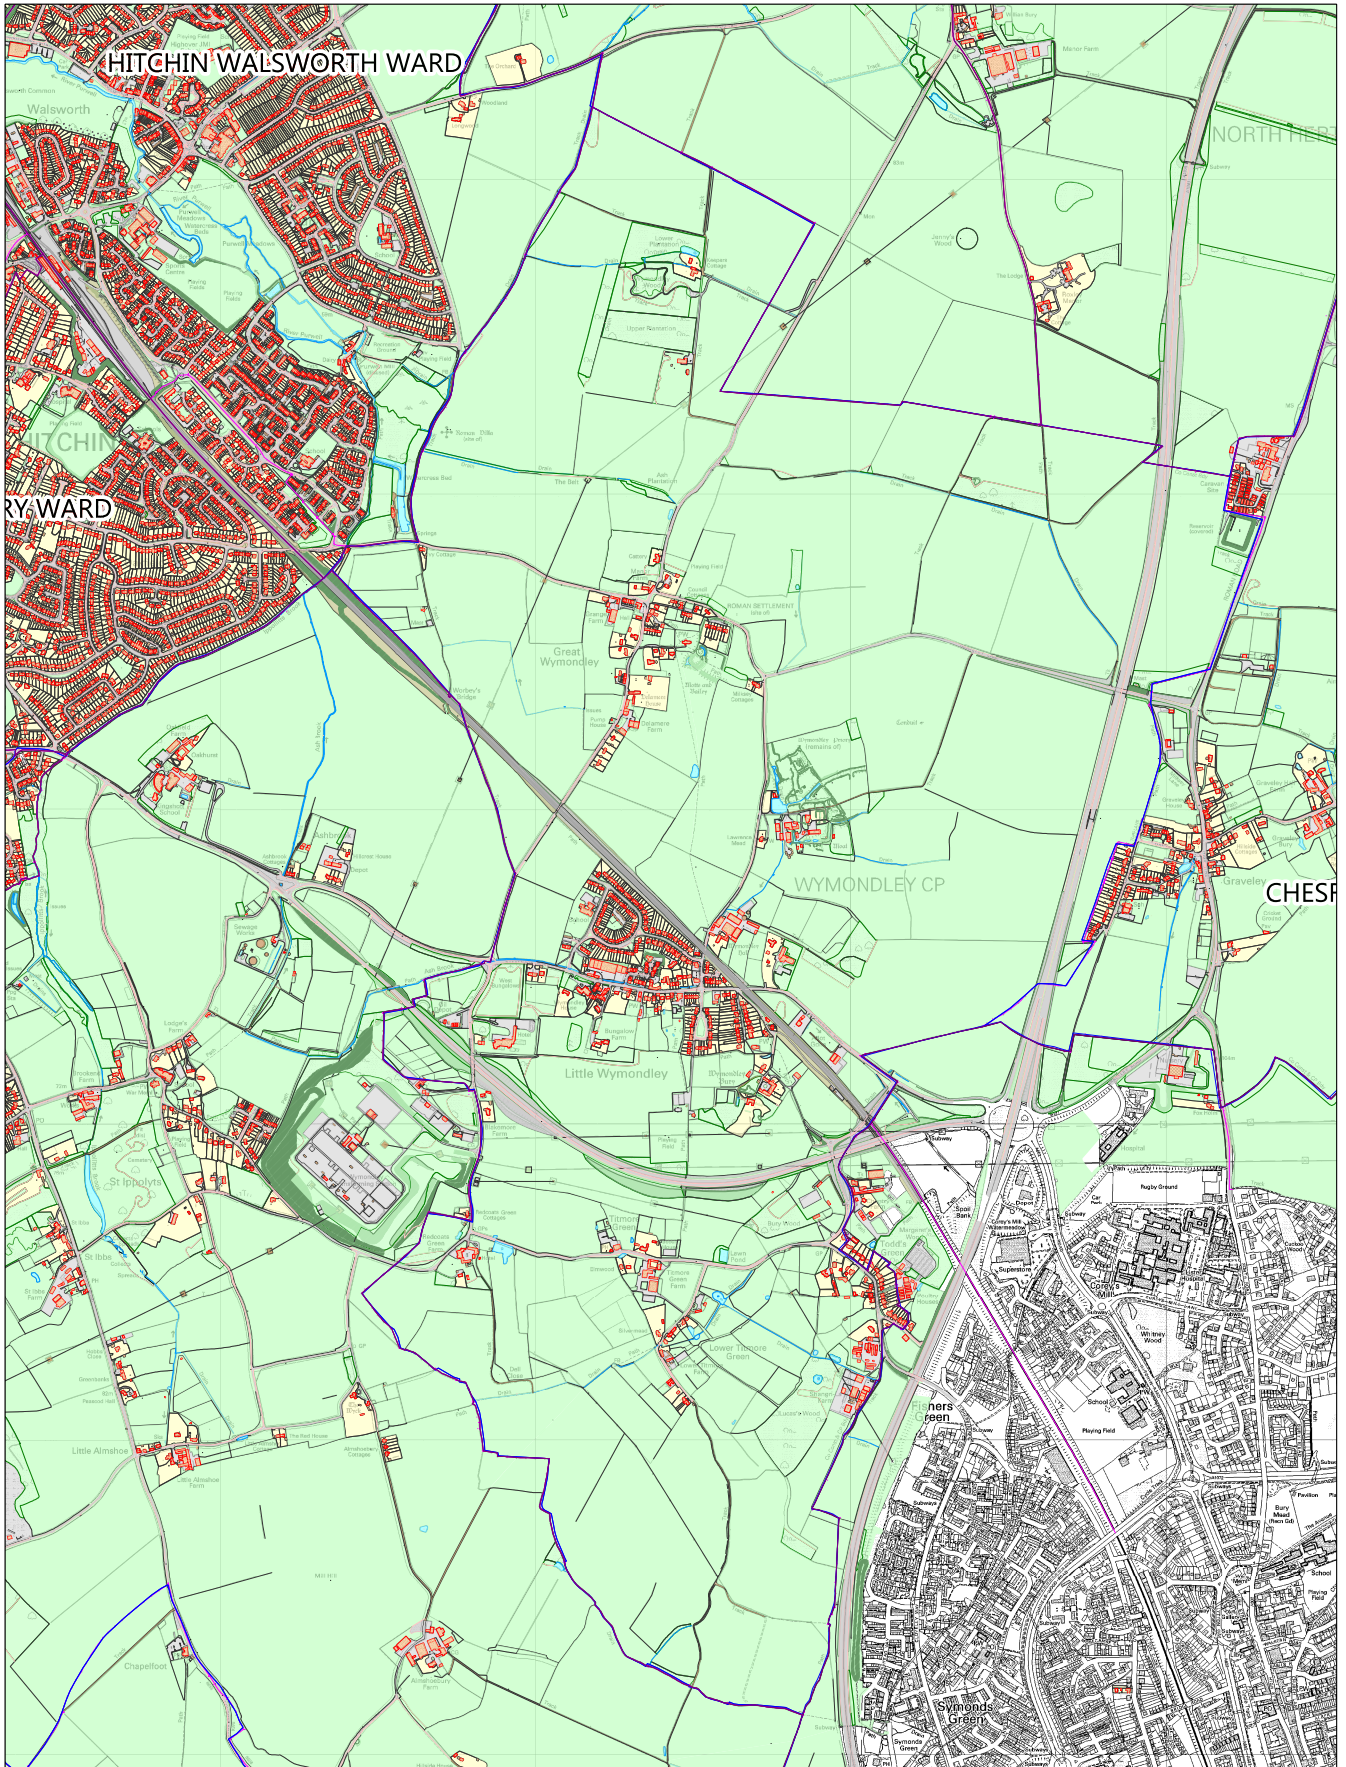

NORTH HERTFORDSHIRE DISTRICT COUNCIL

Wymondley Parish with Boundary Lines and Base Mapping

Scale: 1:24000
Date: 16:06:15

© Crown copyright and database rights 2015 Ordnance Survey 100018622