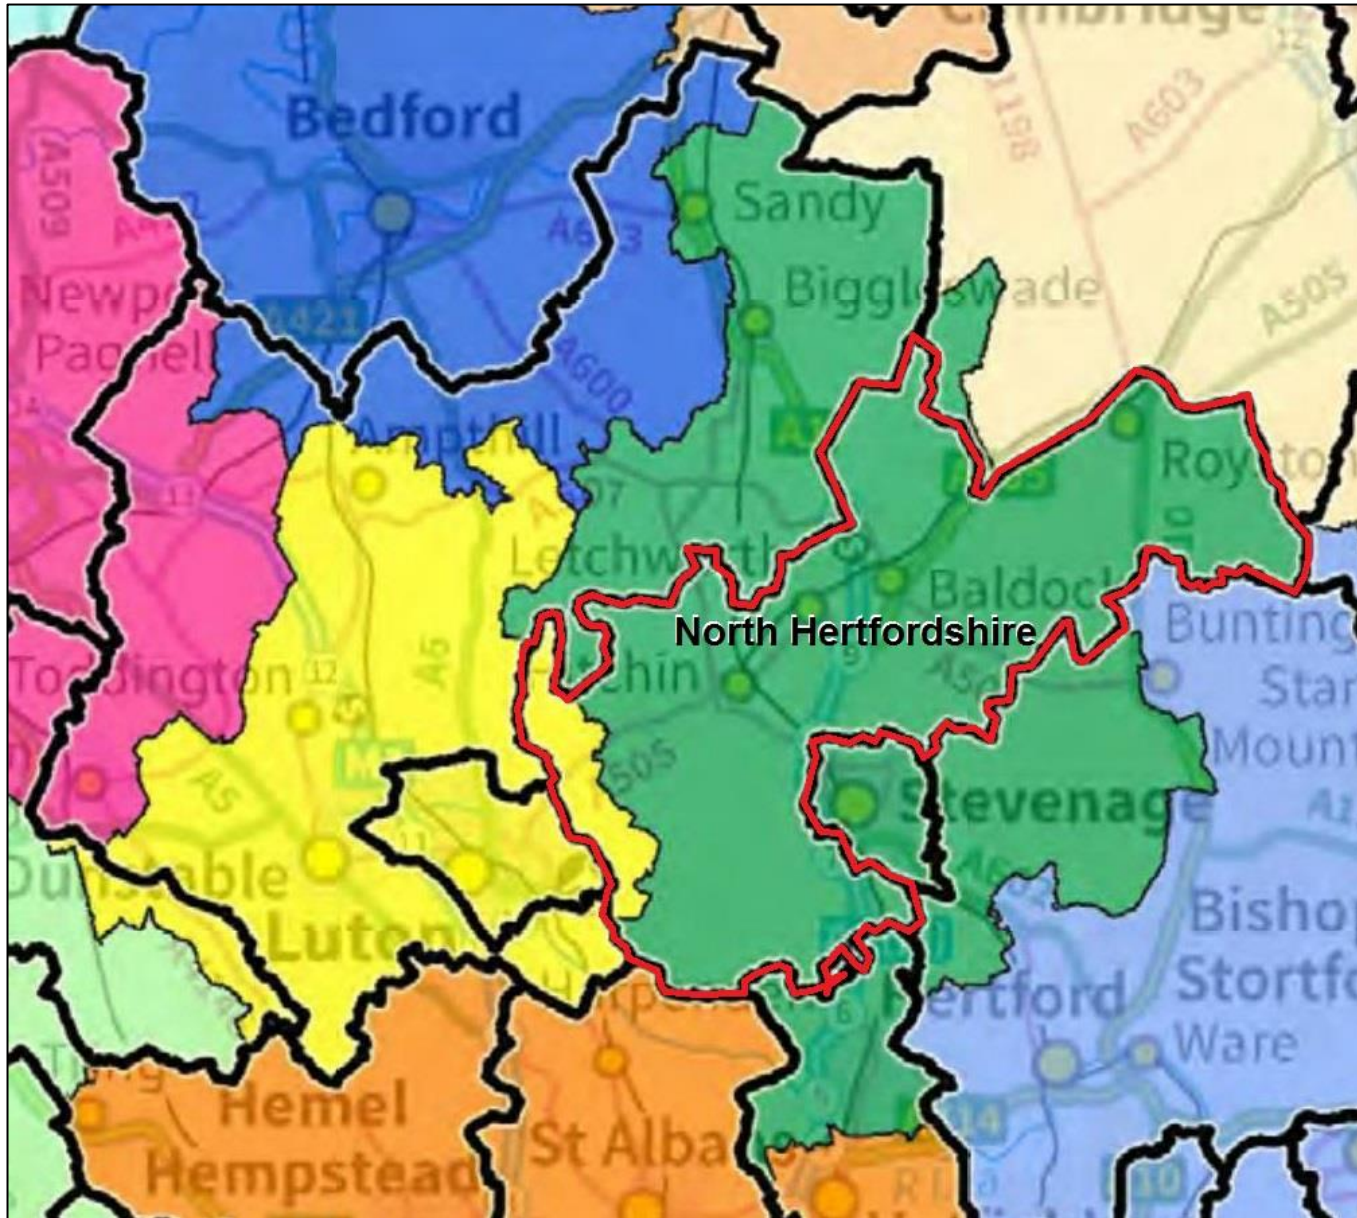

**Appendix A: Functional Housing Market Areas for North Hertfordshire and surrounding authorities**

North Hertfordshire District Council administrative boundary shown red. Other administrative boundaries shown black.

Functional Housing Market Areas (HMAs) shown in solid colouring.

Green = Stevenage HMA  
Yellow = Luton HMA

**Source:** Housing Market Areas in Bedfordshire and surrounding areas (ORS, 2015)