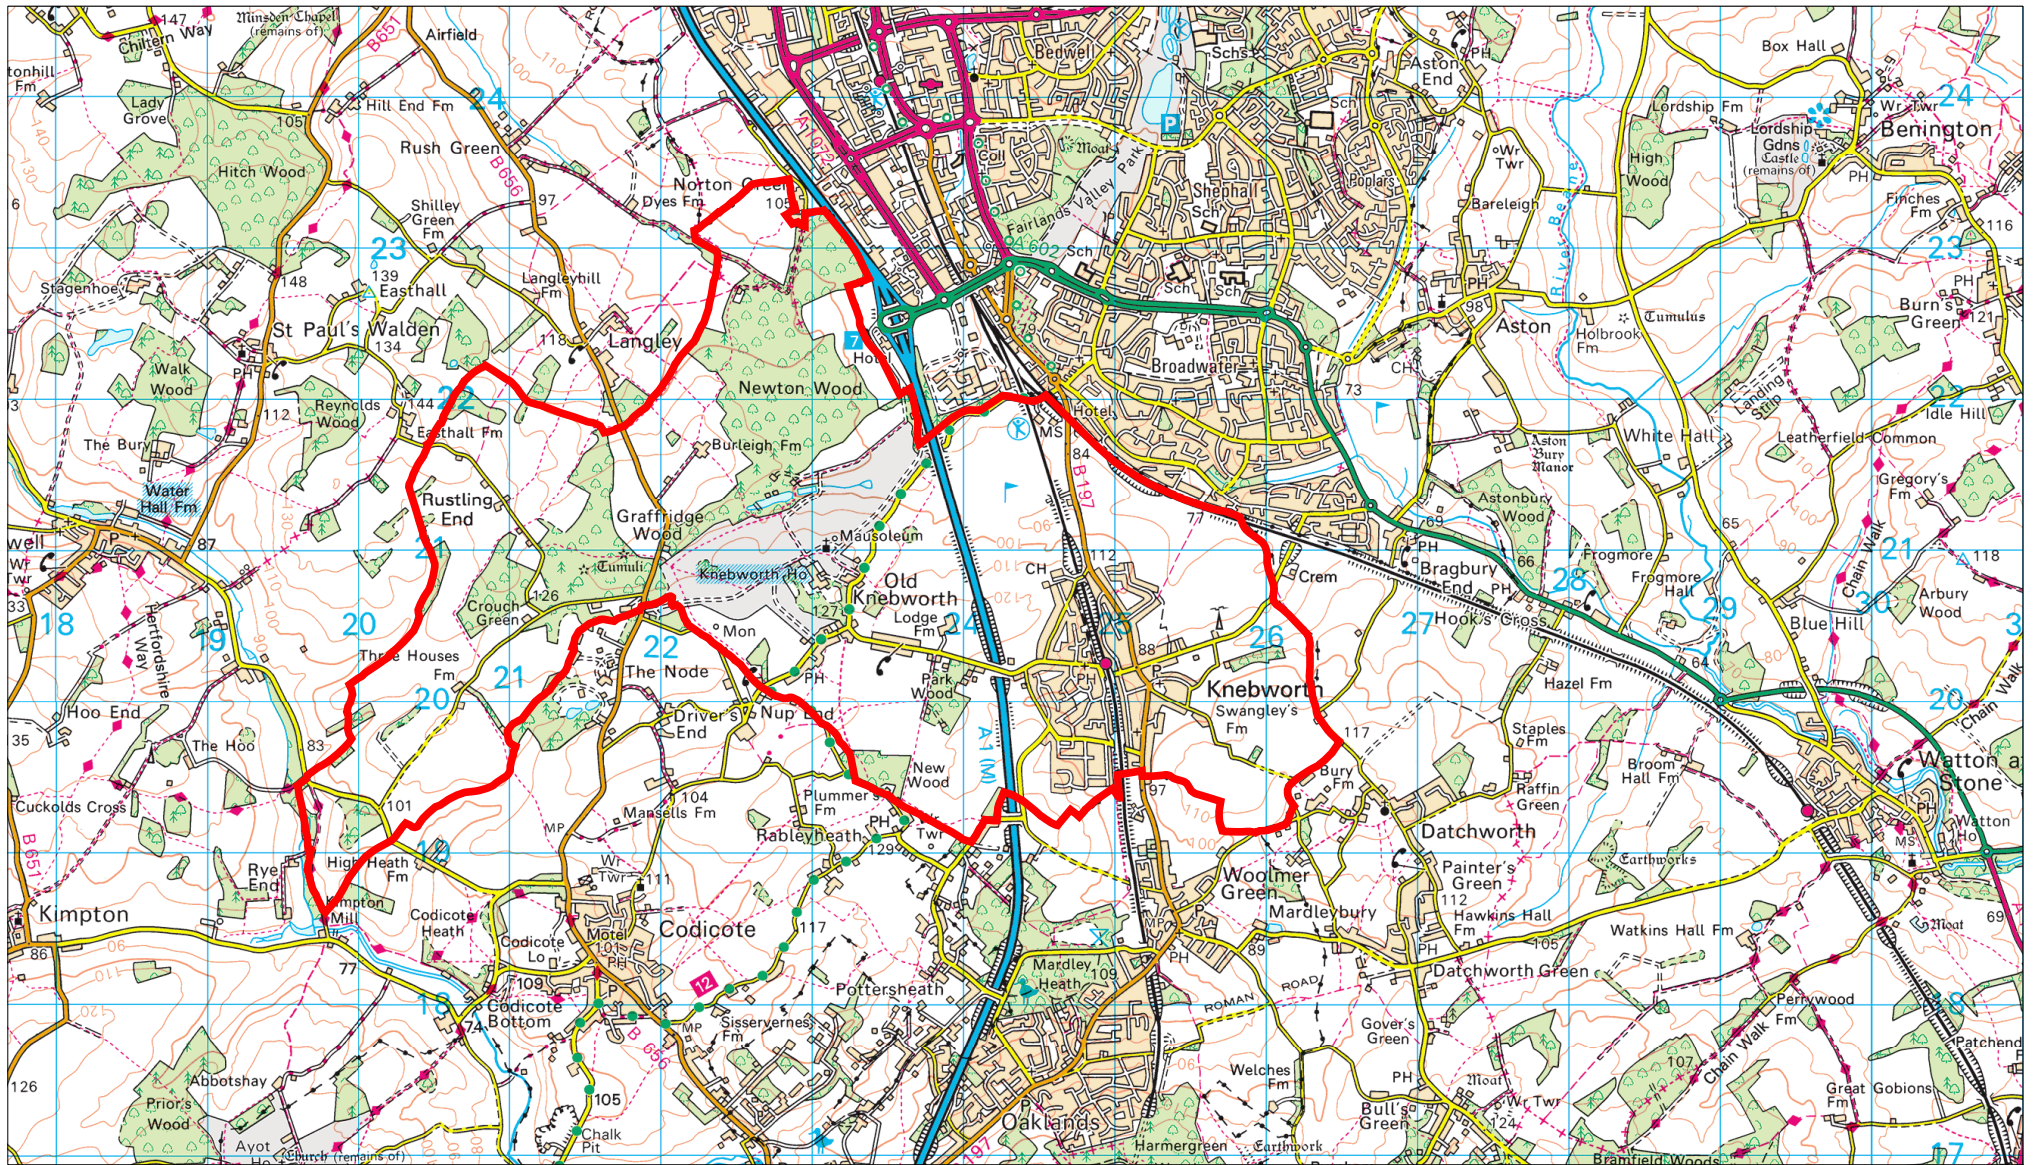

Knebworth Neighbourhood Plan Area – Designation June 2016

Scale: 1:49999
Date: 26.05.16