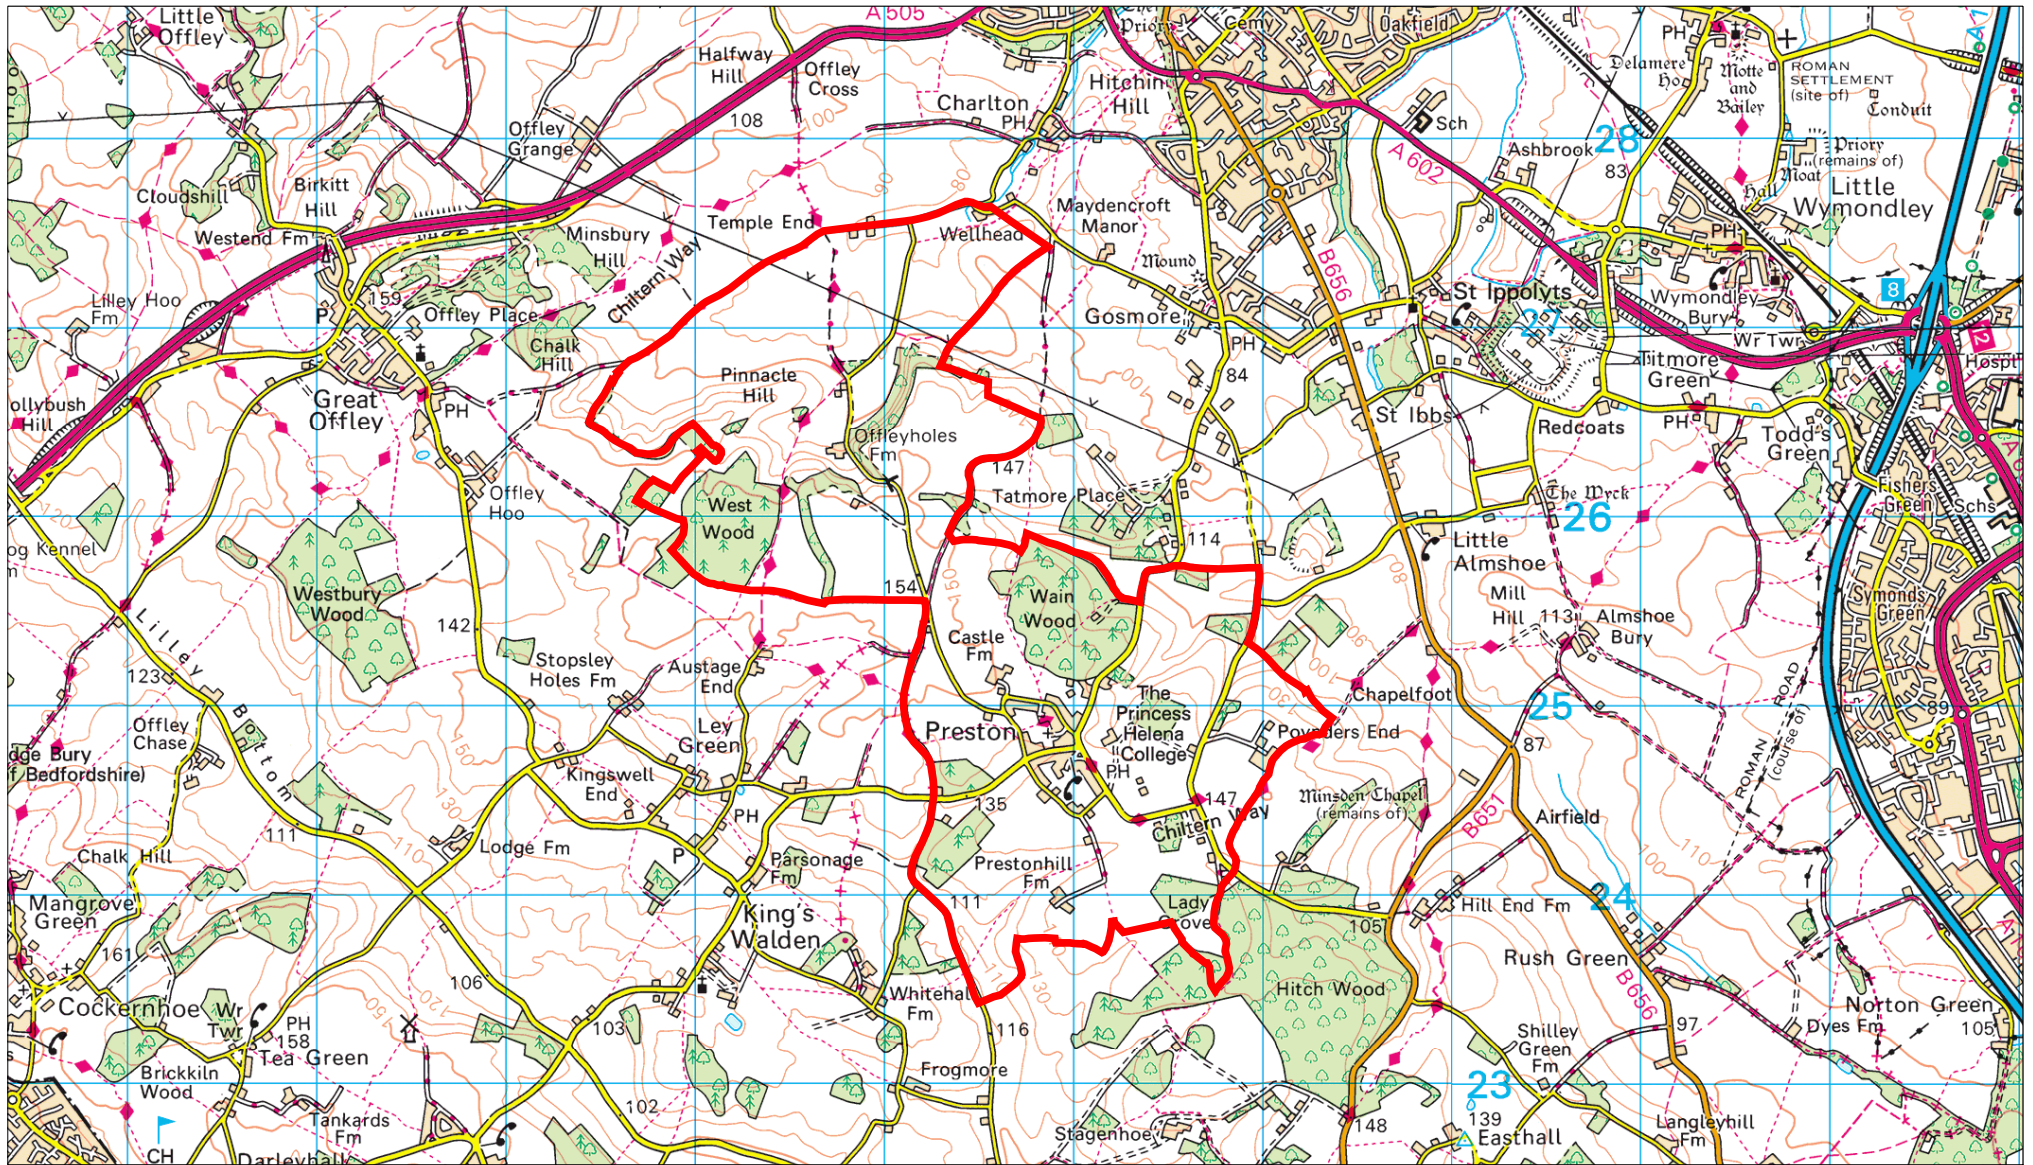

Preston Neighbourhood Plan Area – Designation June 2016

Scale: 1:40000
Date: 26.05.16