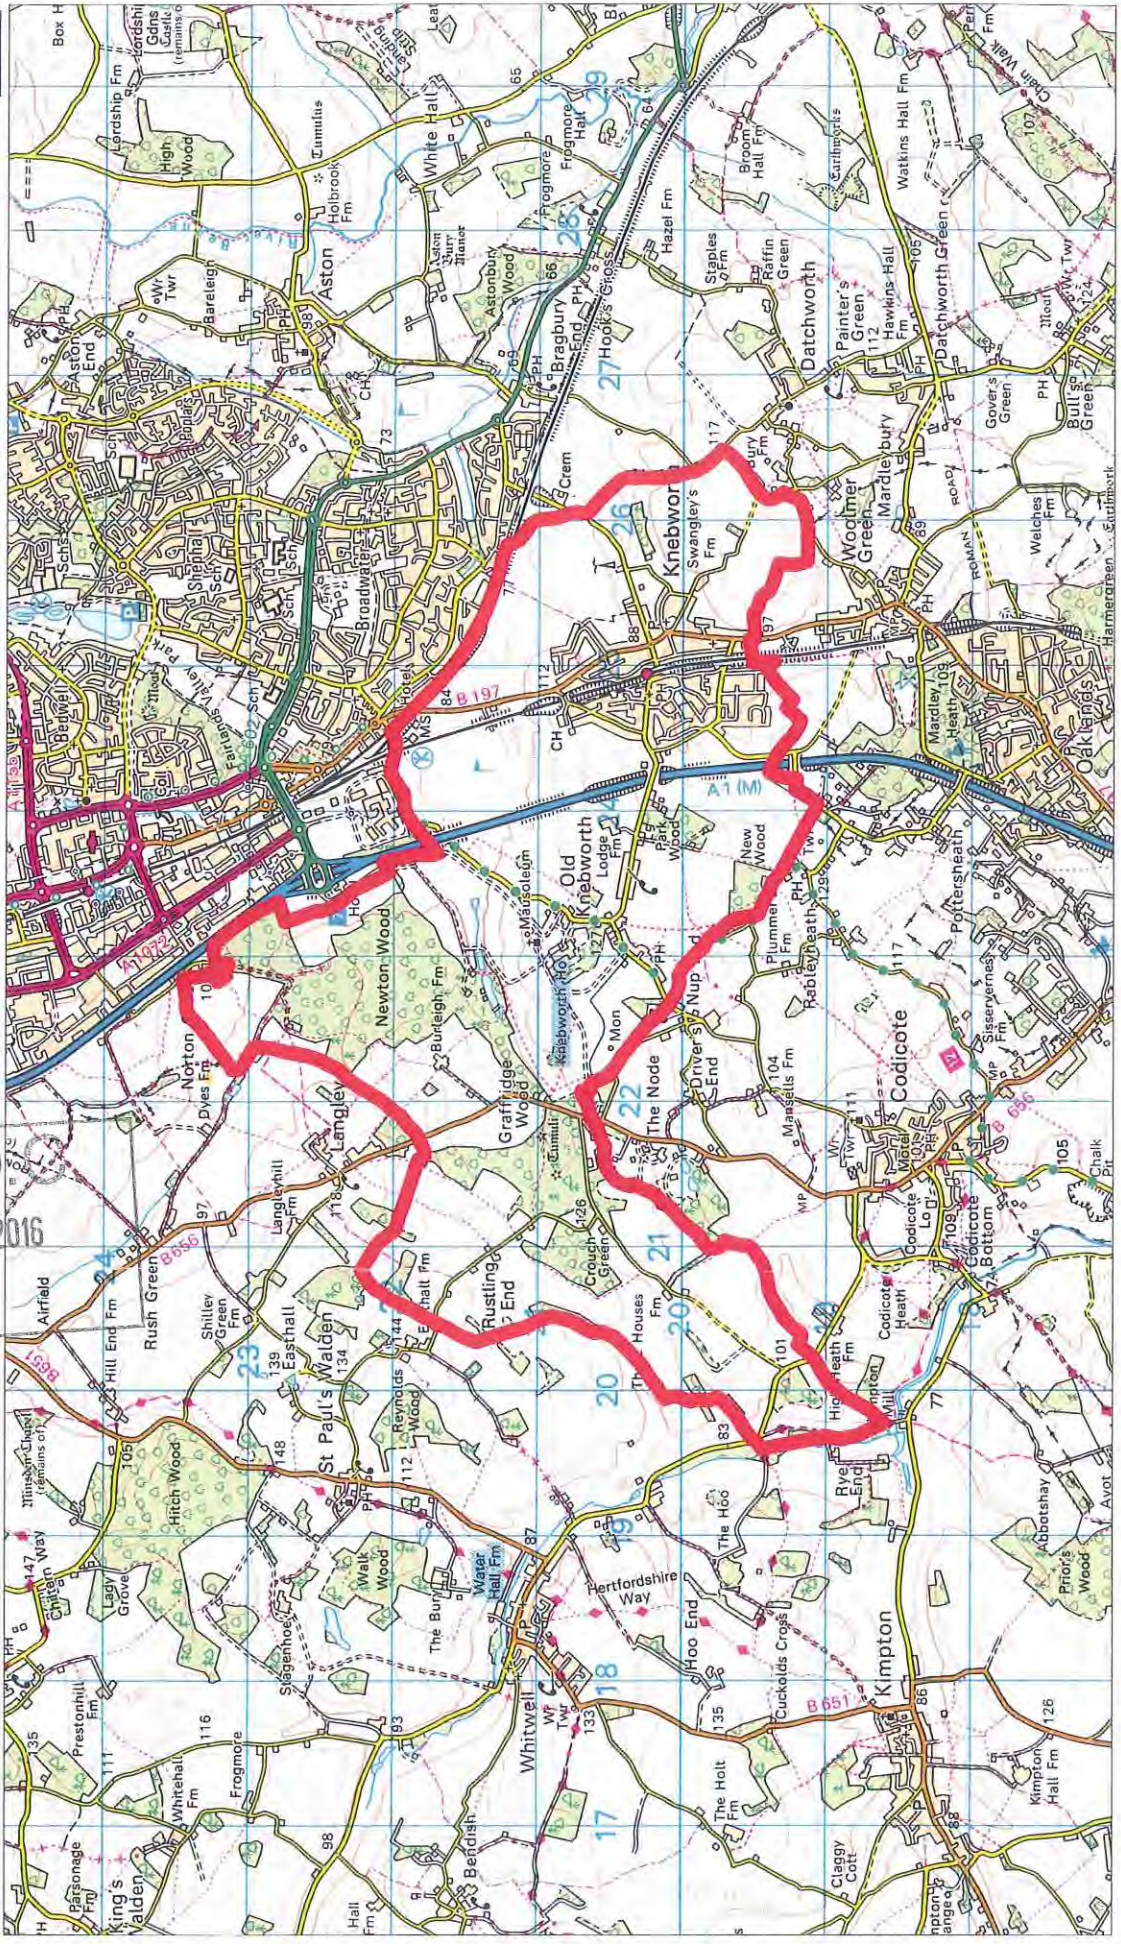

NORTH HERTFORDSHIRE DISTRICT COUNCIL

Knebworth Parish Boundary

N.H.D.C.
18 APR 2016

Scale: 1:49999
Date: 23.03.16

© Crown copyright and database rights 2016 Ordnance Survey 100018622