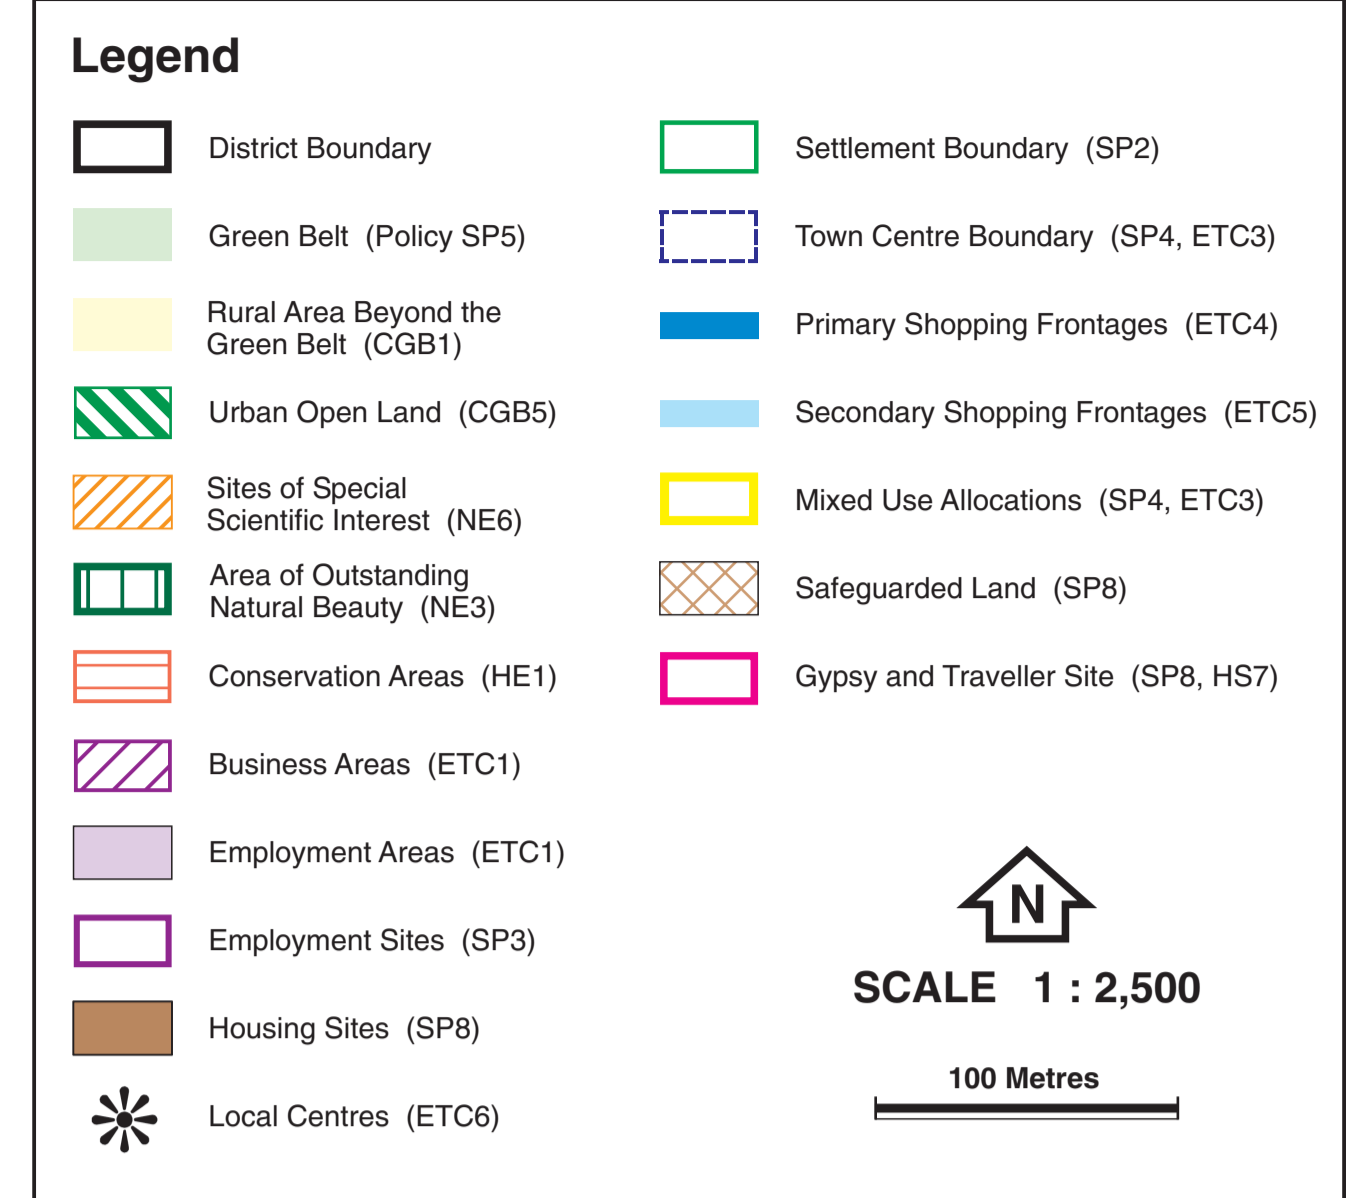

Hitchin

TOWN CENTRE INSETS Letchworth Garden City, Royston, Baldoek and Hitchin

NORTH HERTFORDSHIRE DISTRICT COUNCIL

Local Plan 2011 - 2031

PROPOSED SUBMISSION PROPOSALS MAPS

www.north-herts.gov.uk

"Making North Hertfordshire a vibrant place to live, work and prosper"

TOWN CENTRE INSETS Letchworth Garden City, Royston, Baldoek and Hitchin

Royston

Letchworth Garden City

Baldoek