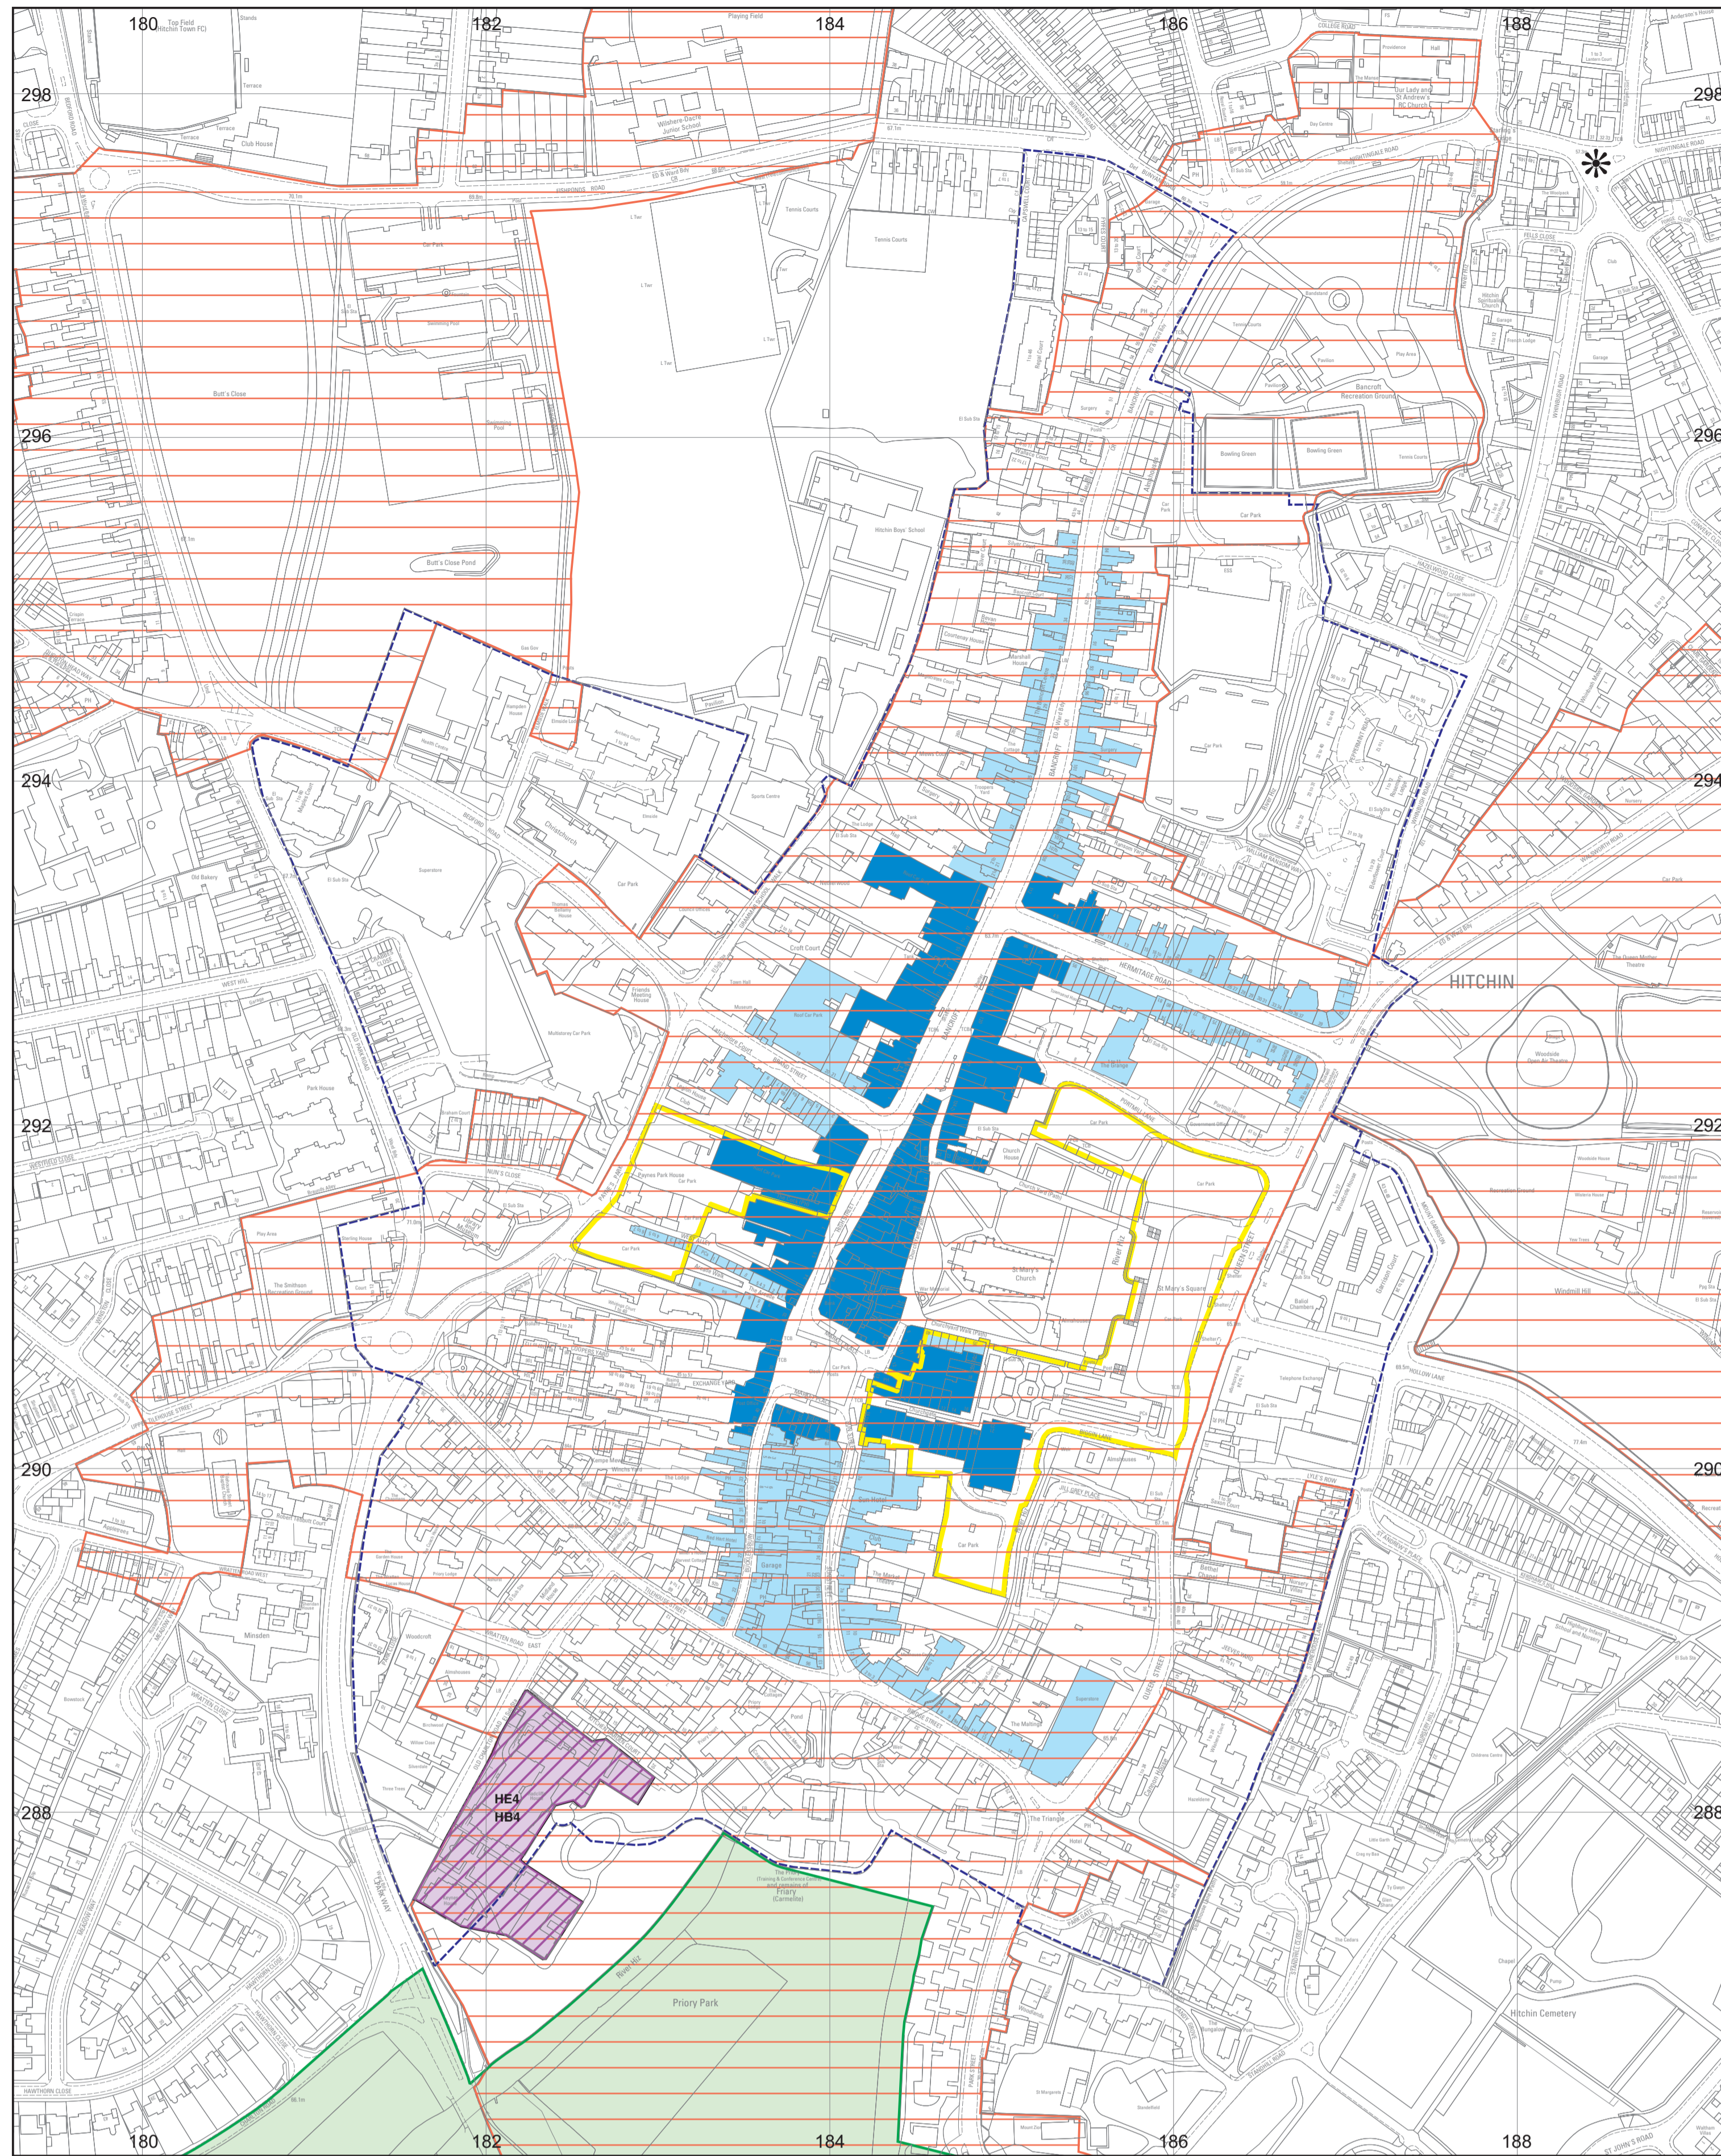

Hitchin

TOWN CENTRE INSETS Letchworth Garden City, Royston, Baldoek and Hitchin

NORTH HERTFORDSHIRE DISTRICT COUNCIL

Local Plan 2011 - 2031

PROPOSED SUBMISSION PROPOSALS MAPS

www.north-herts.gov.uk

"Making North Hertfordshire a vibrant place to live, work and prosper"

TOWN CENTRE INSETS Letchworth Garden City, Royston, Baldoek and Hitchin

Royston

Letchworth Garden City

Baldoek