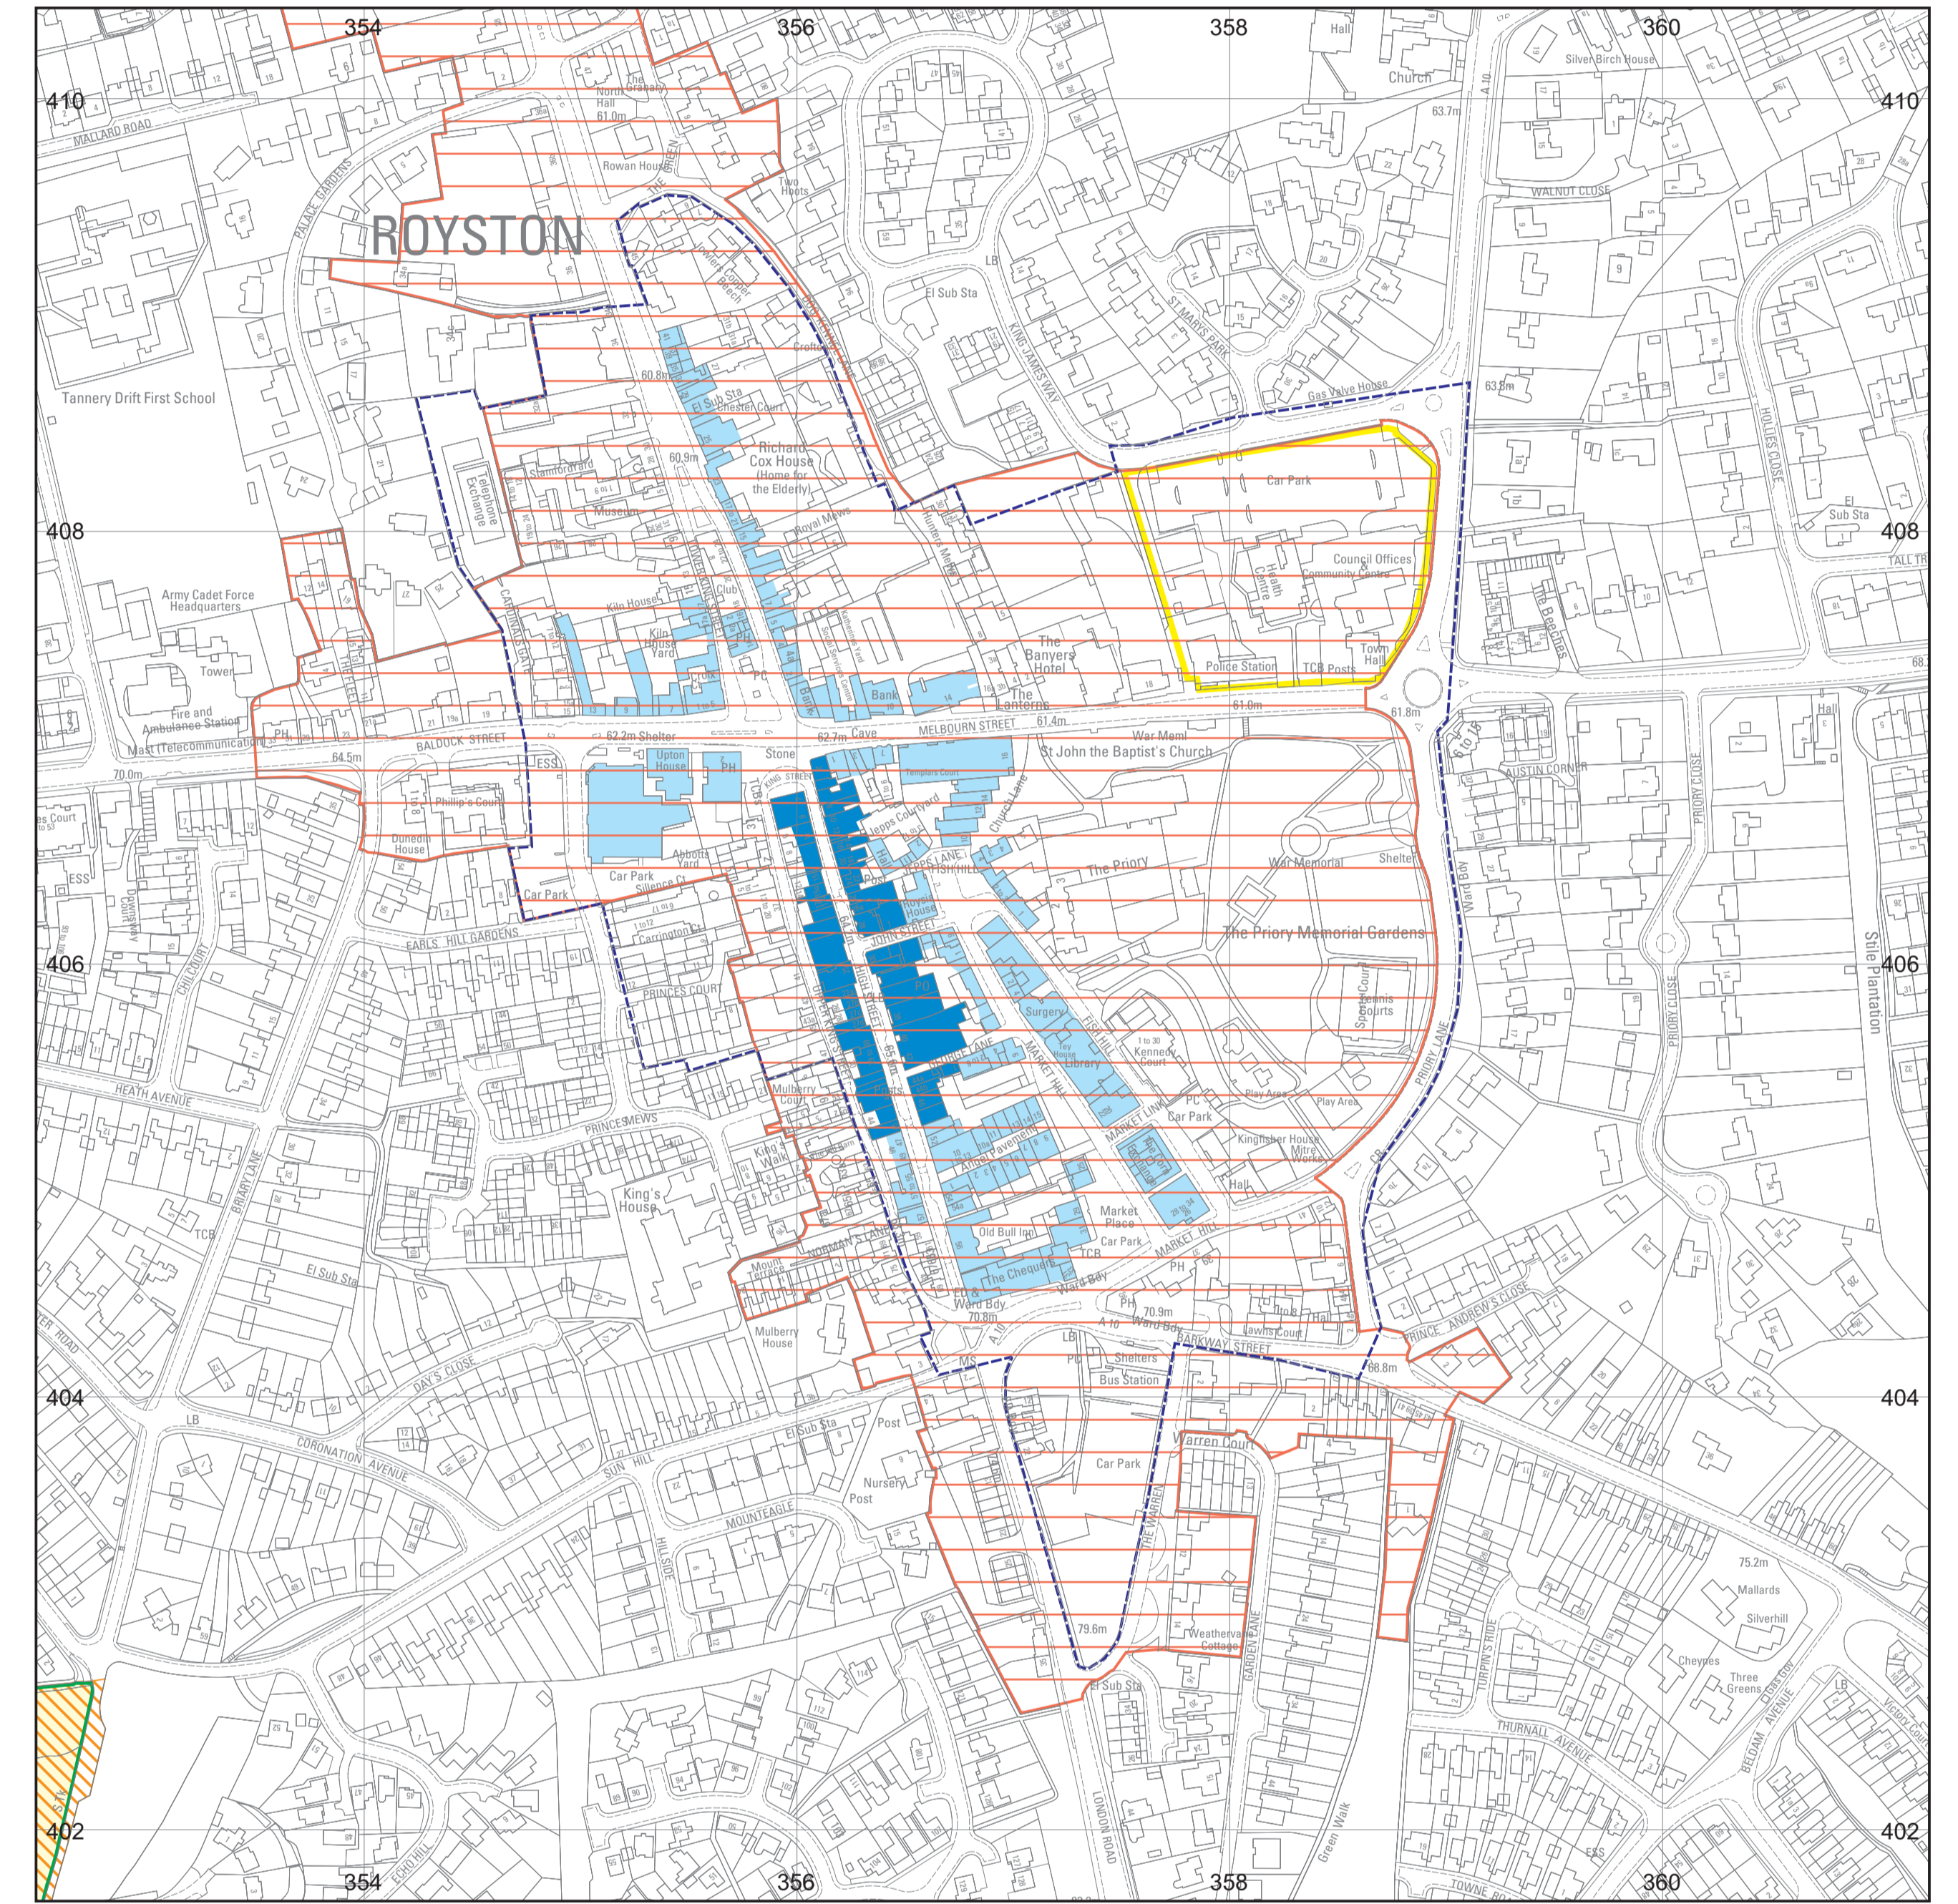

Hitchin

TOWN CENTRE INSETS Letchworth Garden City, Royston, Baldoek and Hitchin

NORTH HERTFORDSHIRE DISTRICT COUNCIL

Local Plan 2011 - 2031

PROPOSED SUBMISSION PROPOSALS MAPS

www.north-herts.gov.uk

"Making North Hertfordshire a vibrant place to live, work and prosper"

TOWN CENTRE INSETS Letchworth Garden City, Royston, Baldoek and Hitchin

Royston

Letchworth Garden City

Baldoek