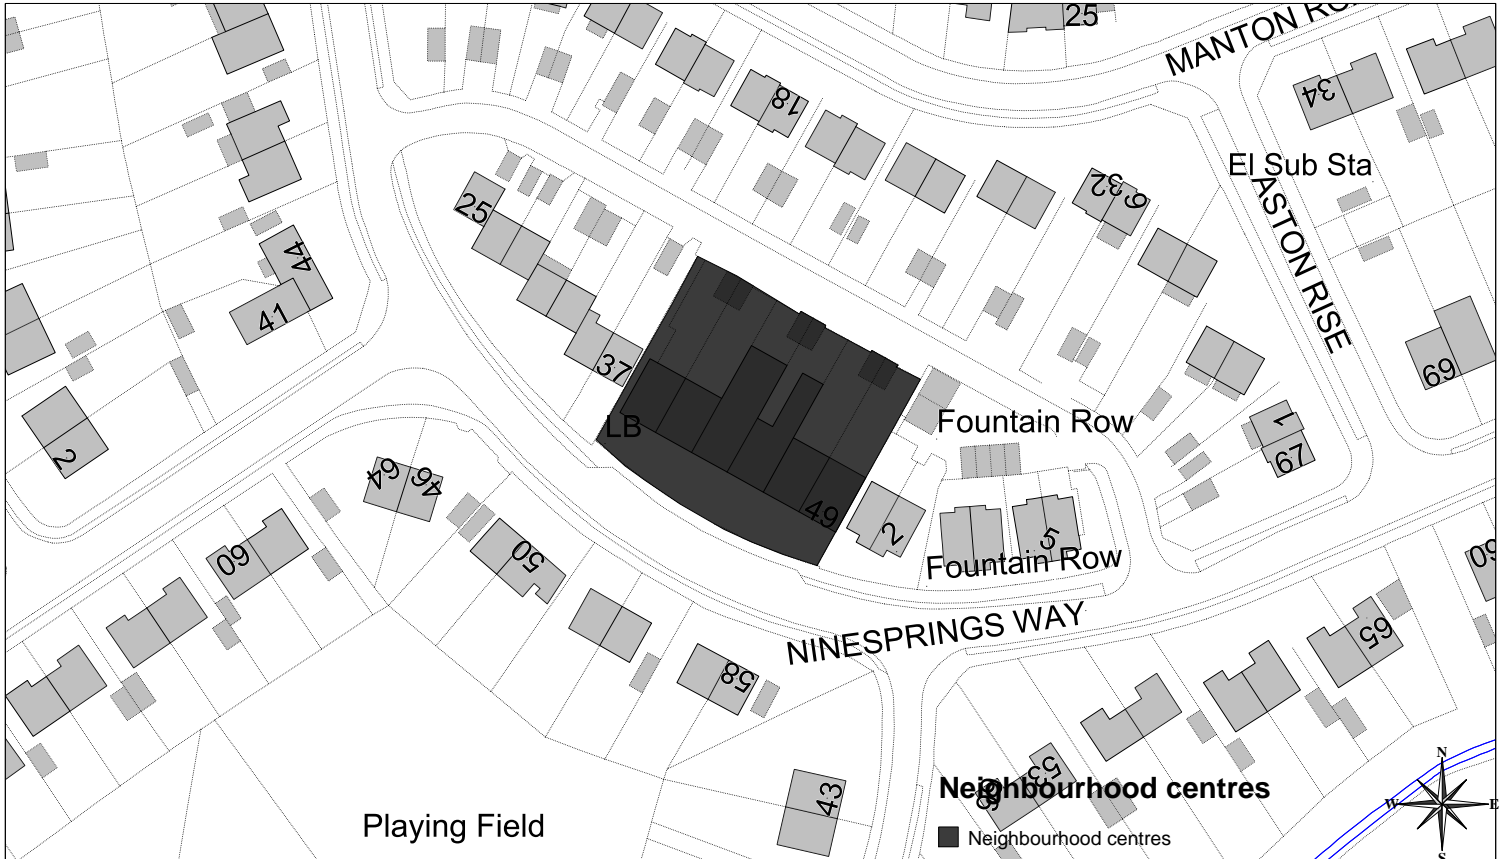

Ashwell Village Centre

Scale: 1:2500
Date: 24:10:14

Codicote Village Centre

Scale: 1:2500
Date: 24:10:14

Great Ashby Neighbourhood Centre

St Nicholas Park (Recreation Ground)
Neighbourhood centres

■ Neighbourhood centres

Scale: 1:2500
Date: 24:10:14

Jackmans Neighbourhood Centre

Scale: 1:1000
Date: 24:10:14

Knebworth Village Centre

Scale: 1:2500
Date: 24.10.14

The Grange Neighbourhood Centre

Scale: 1:2500
Date: 24:10:14

Grove Road Neighbourhood Centre

Scale: 1:1000
Date: 24:10:14

Nightingale Road Neighbourhood Centre

Scale: 1:1000
Date: 24:10:14

Ninesprings Neighbourhood Centre

Scale: 1:1000
Date: 24:10:14

Redhill Road Neighbourhood Centre

Scale: 1:1000
Date: 24:10:14

Walsworth (Cambridge Road) Neighbourhood Centre

Scale: 1:2500
Date: 24:10:14

Walsworth Road Neighbourhood Centre

Scale: 1:2500
Date: 24:10:14

Westmill (John Barker Place) Neighbourhood Centre

Scale: 1:1000
Date: 24:10:14