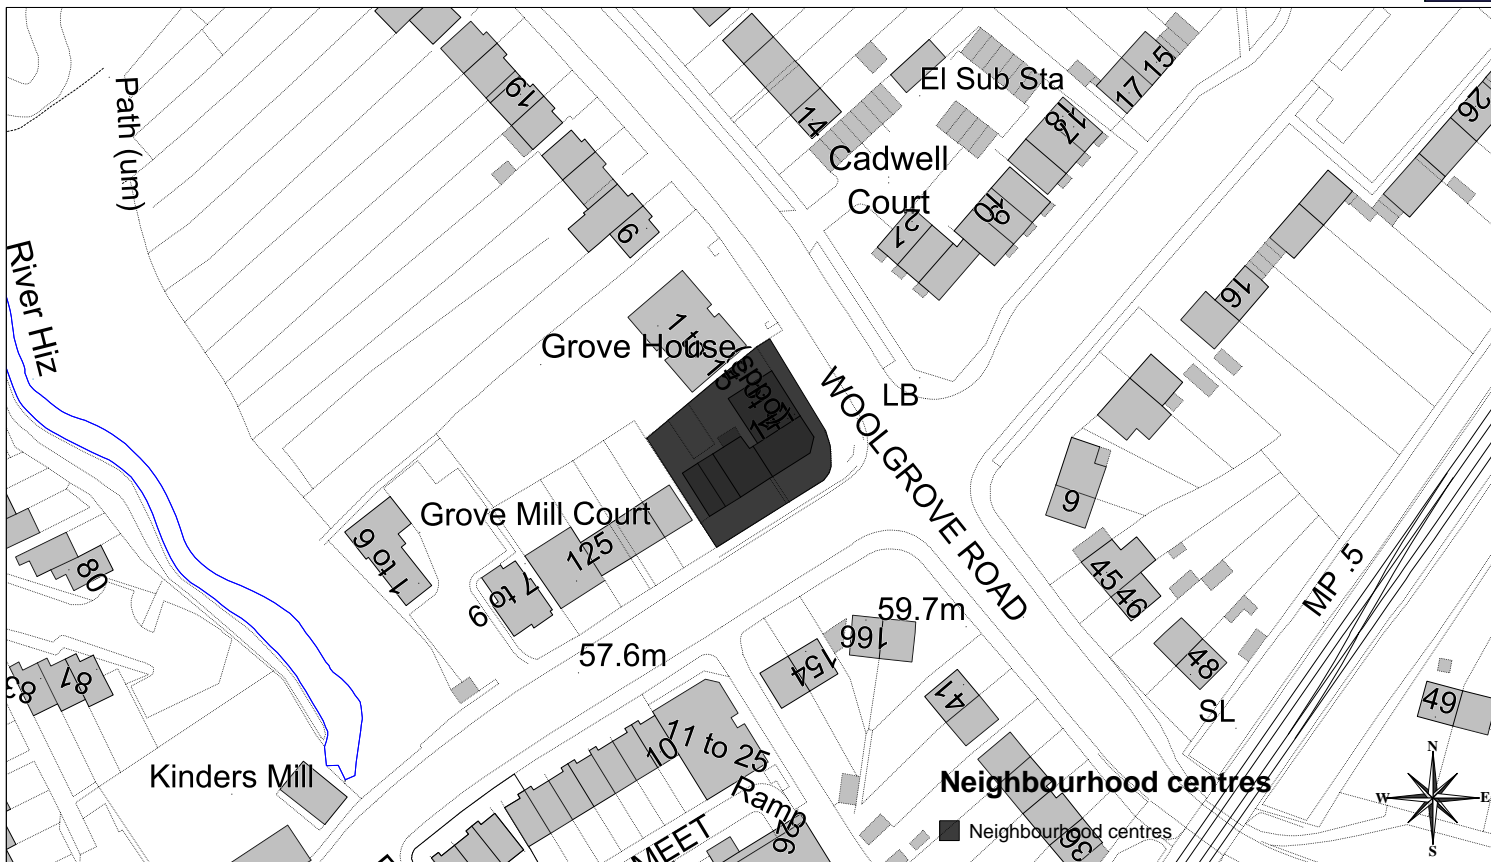

Ashwell Village Centre

Scale: 1:2500
Date: 24:10:14

Codicote Village Centre

Scale: 1:2500
Date: 24:10:14

Great Ashby Neighbourhood Centre

St Nicholas Park (Recreation Ground)
Neighbourhood centres

■ Neighbourhood centres

Scale: 1:2500
Date: 24:10:14

Jackmans Neighbourhood Centre

Scale: 1:1000
Date: 24:10:14

Knebworth Village Centre

Scale: 1:2500
Date: 24.10.14

The Grange Neighbourhood Centre

Scale: 1:2500
Date: 24:10:14

Grove Road Neighbourhood Centre

Scale: 1:1000
Date: 24:10:14

Nightingale Road Neighbourhood Centre

Scale: 1:1000
Date: 24:10:14

Ninesprings Neighbourhood Centre

Scale: 1:1000
Date: 24:10:14

Redhill Road Neighbourhood Centre

Scale: 1:1000
Date: 24:10:14

Walsworth (Cambridge Road) Neighbourhood Centre

Scale: 1:2500
Date: 24:10:14

Walsworth Road Neighbourhood Centre

Scale: 1:2500
Date: 24:10:14

Westmill (John Barker Place) Neighbourhood Centre

Scale: 1:1000
Date: 24:10:14