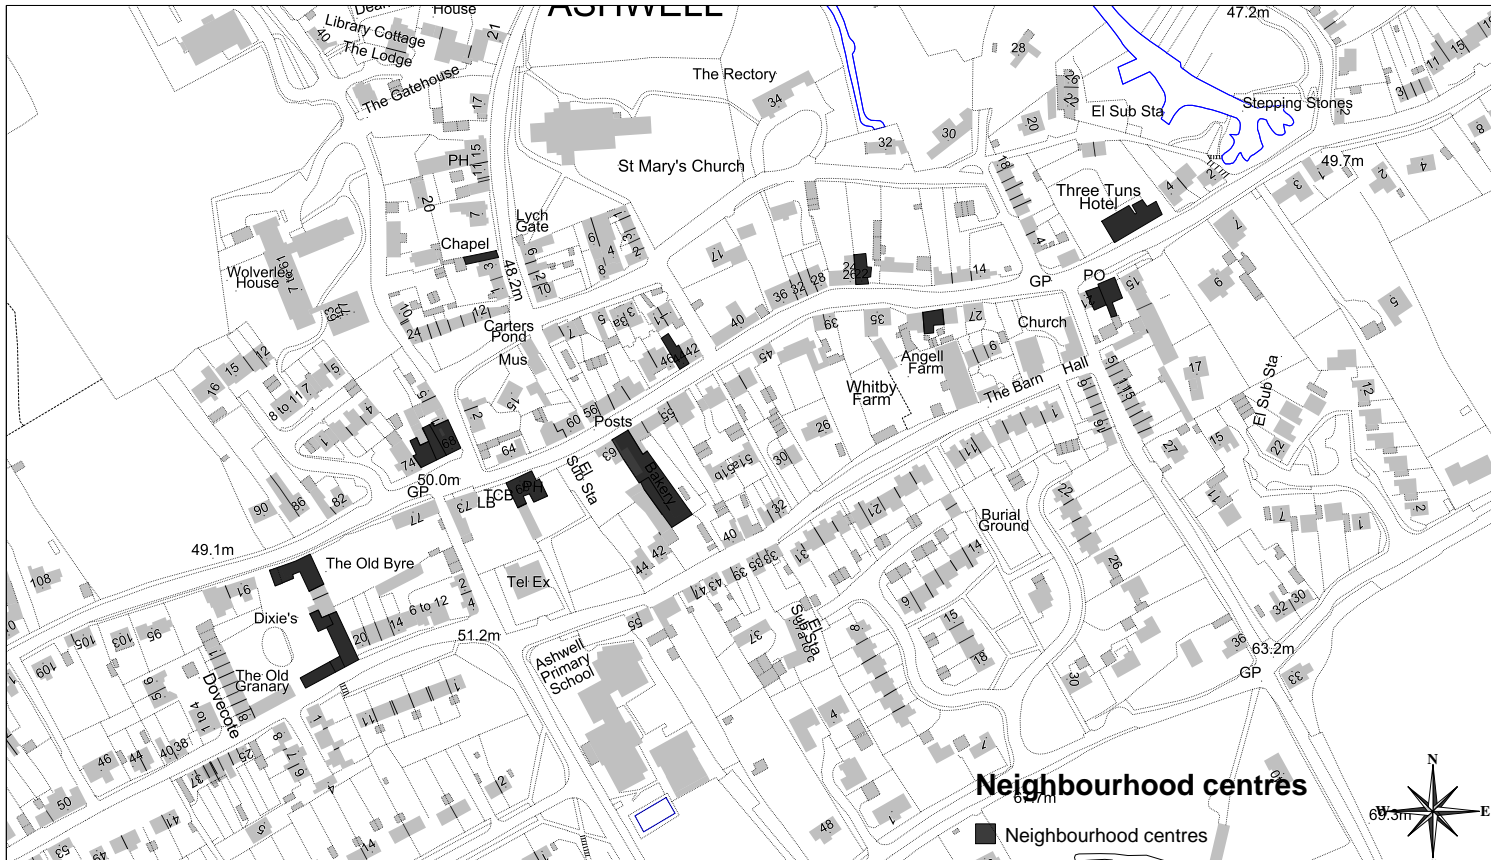

Ashwell Village Centre

Scale: 1:2500
Date: 24:10:14

Codicote Village Centre

Scale: 1:2500
Date: 24:10:14

Great Ashby Neighbourhood Centre

St Nicholas Park (Recreation Ground)
Neighbourhood centres

■ Neighbourhood centres

Scale: 1:2500
Date: 24:10:14

Jackmans Neighbourhood Centre

Scale: 1:1000
Date: 24:10:14

Knebworth Village Centre

Scale: 1:2500
Date: 24.10.14

The Grange Neighbourhood Centre

Scale: 1:2500
Date: 24:10:14

Grove Road Neighbourhood Centre

Scale: 1:1000
Date: 24:10:14

Nightingale Road Neighbourhood Centre

Scale: 1:1000
Date: 24:10:14

Ninesprings Neighbourhood Centre

Scale: 1:1000
Date: 24:10:14

Redhill Road Neighbourhood Centre

Scale: 1:1000
Date: 24:10:14

Walsworth (Cambridge Road) Neighbourhood Centre

Scale: 1:2500
Date: 24:10:14

Walsworth Road Neighbourhood Centre

Scale: 1:2500
Date: 24:10:14

Westmill (John Barker Place) Neighbourhood Centre

Scale: 1:1000
Date: 24:10:14