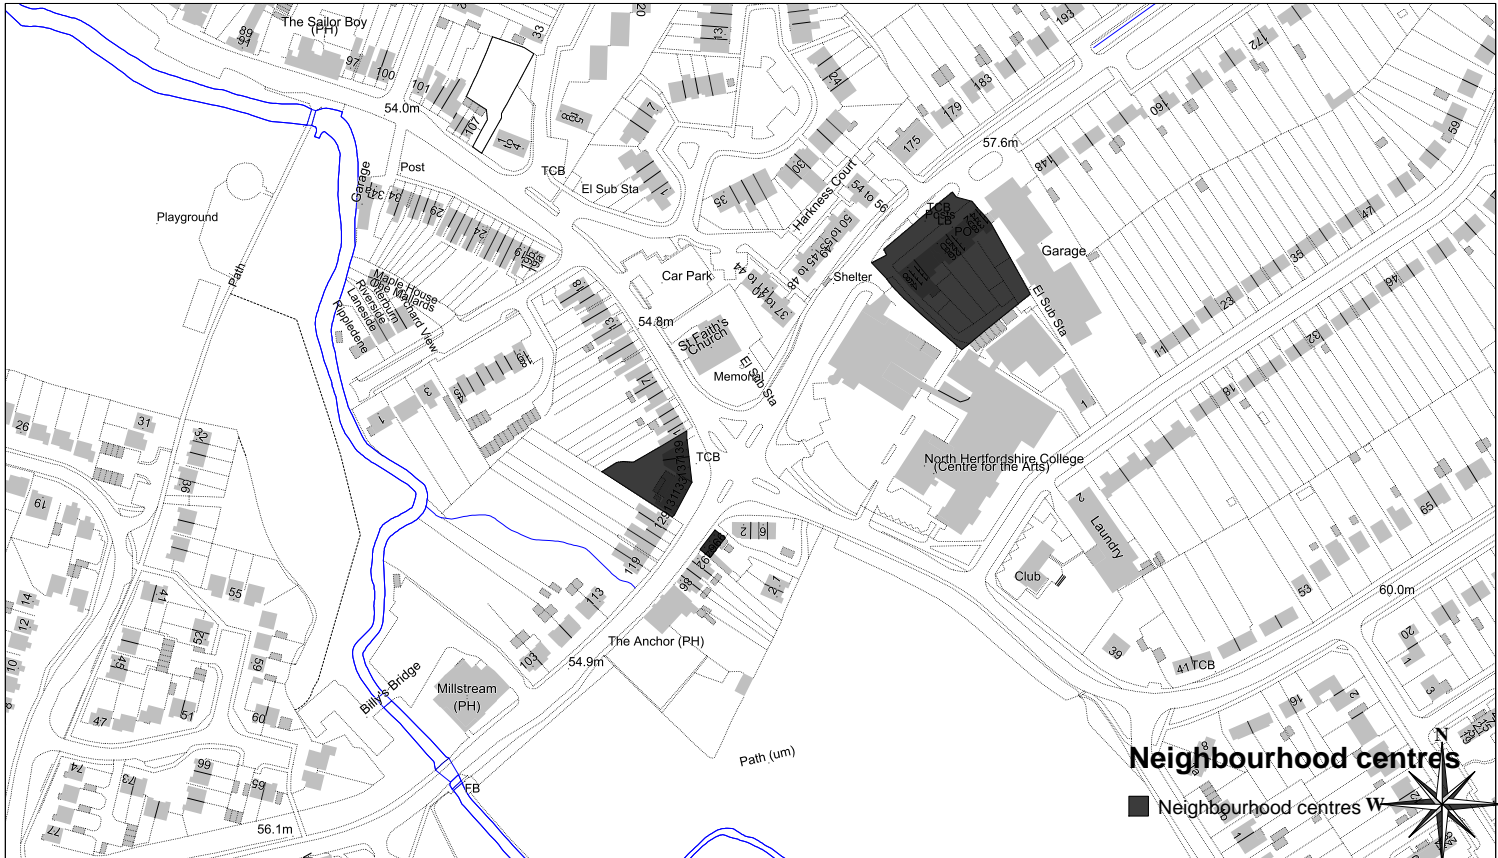

Ashwell Village Centre

Scale: 1:2500
Date: 24:10:14

Codicote Village Centre

Scale: 1:2500
Date: 24:10:14

Great Ashby Neighbourhood Centre

St Nicholas Park (Recreation Ground)
Neighbourhood centres

■ Neighbourhood centres

Scale: 1:2500
Date: 24:10:14

Jackmans Neighbourhood Centre

Scale: 1:1000
Date: 24:10:14

Knebworth Village Centre

Scale: 1:2500
Date: 24.10.14

The Grange Neighbourhood Centre

Scale: 1:2500
Date: 24:10:14

Grove Road Neighbourhood Centre

Scale: 1:1000
Date: 24:10:14

Nightingale Road Neighbourhood Centre

Scale: 1:1000
Date: 24:10:14

Ninesprings Neighbourhood Centre

Scale: 1:1000
Date: 24:10:14

Redhill Road Neighbourhood Centre

Scale: 1:1000
Date: 24:10:14

Walsworth (Cambridge Road) Neighbourhood Centre

Scale: 1:2500
Date: 24:10:14

Walsworth Road Neighbourhood Centre

Scale: 1:2500
Date: 24:10:14

Westmill (John Barker Place) Neighbourhood Centre

Scale: 1:1000
Date: 24:10:14