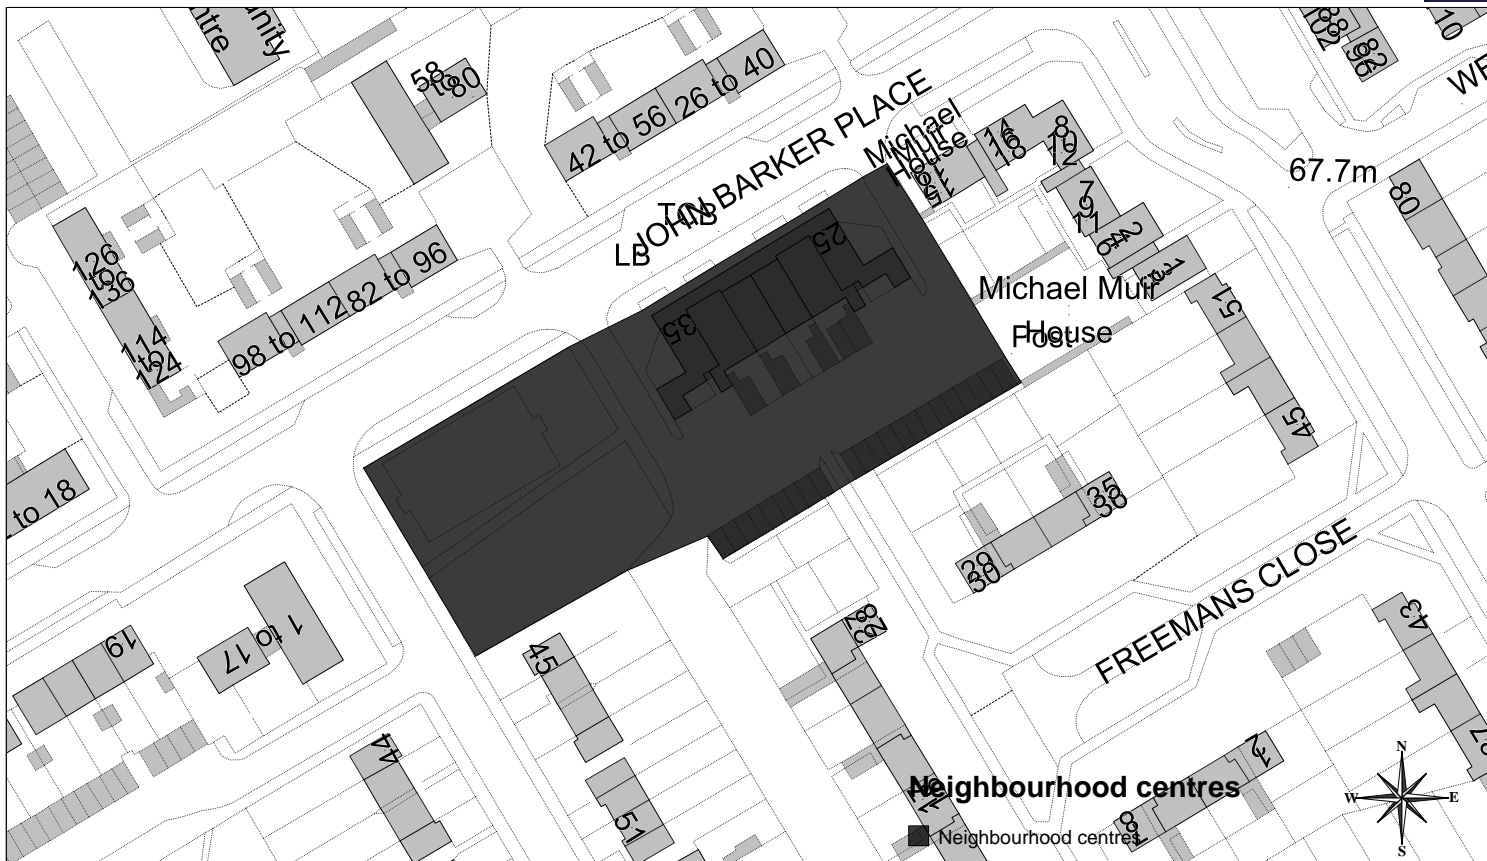

Scale: 1:2500
Date: 24:10:14

Jackmans Neighbourhood Centre

Scale: 1:1000
Date: 24:10:14

Knebworth Village Centre

Scale: 1:2500
Date: 24.10.14

The Grange Neighbourhood Centre

Scale: 1:2500
Date: 24:10:14

Grove Road Neighbourhood Centre

Scale: 1:1000
Date: 24:10:14

Nightingale Road Neighbourhood Centre

Scale: 1:1000
Date: 24:10:14

Ninesprings Neighbourhood Centre

Scale: 1:1000
Date: 24:10:14

Redhill Road Neighbourhood Centre

Scale: 1:1000
Date: 24:10:14

Walsworth (Cambridge Road) Neighbourhood Centre

Scale: 1:2500
Date: 24:10:14

Walsworth Road Neighbourhood Centre

Scale: 1:2500
Date: 24:10:14

Westmill (John Barker Place) Neighbourhood Centre

Scale: 1:1000
Date: 24:10:14