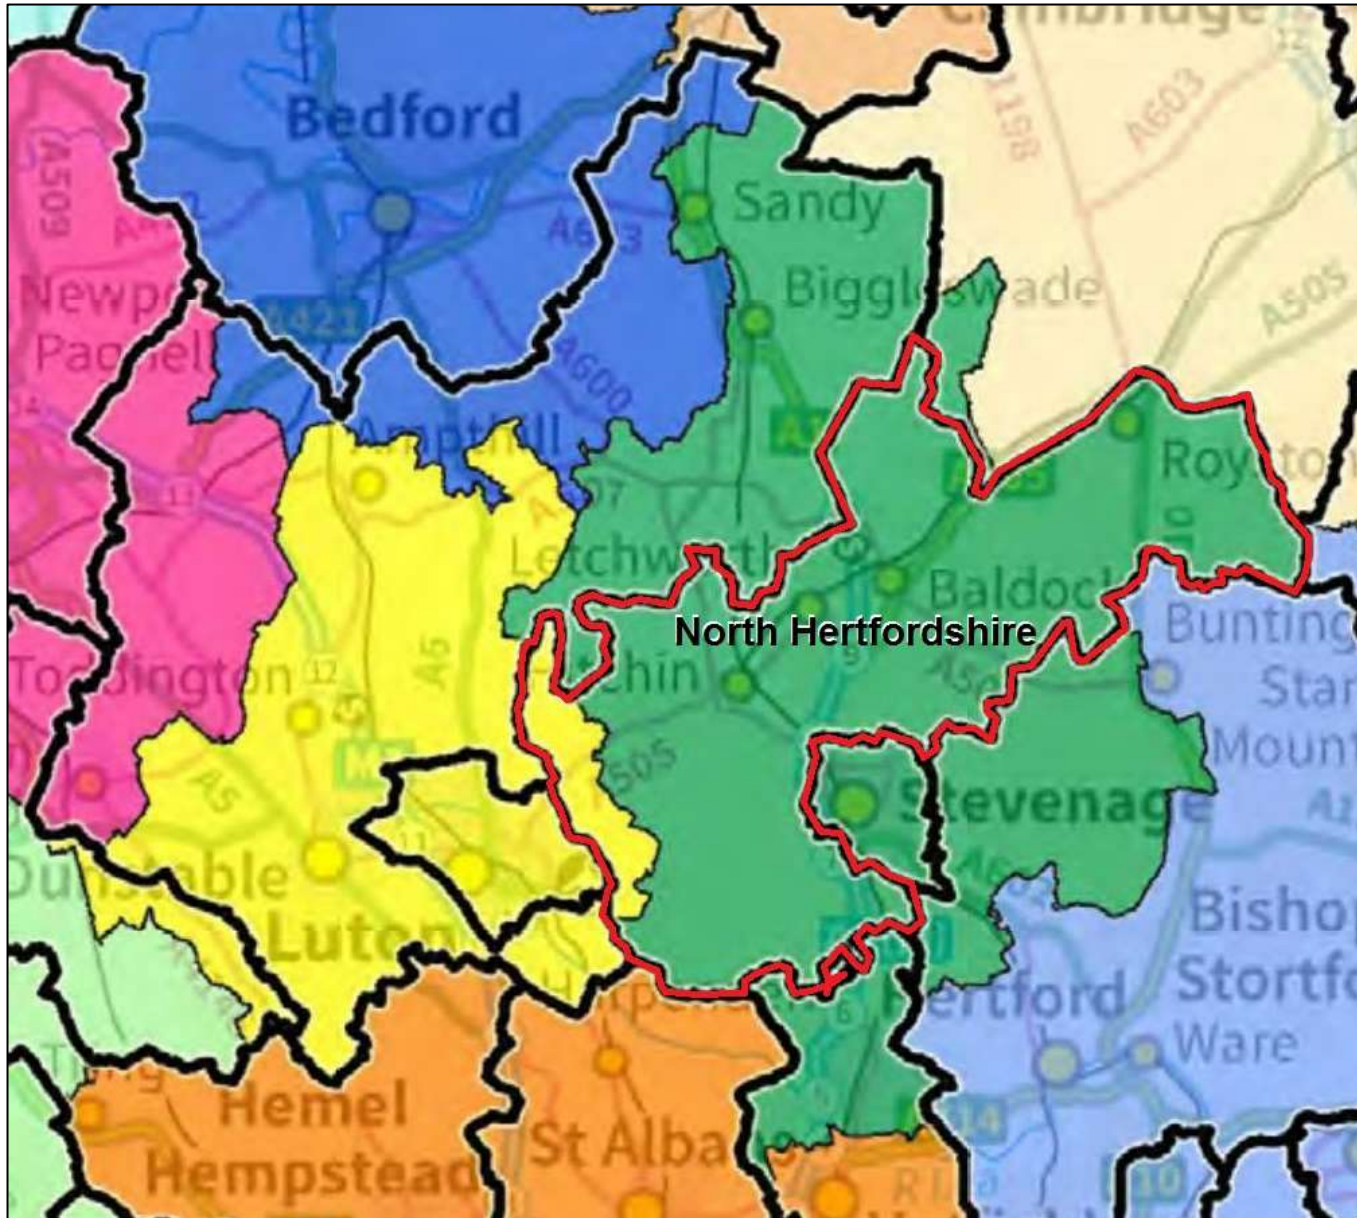

Appendix 4: Functional Housing Market Areas for North Hertfordshire and surrounding authorities

North Hertfordshire District Council administrative boundary shown red. Other administrative boundaries shown black.

Functional Housing Market Areas (HMAs) shown in solid colouring.

Green = Stevenage HMA
Yellow = Luton HMA

Source: Housing Market Areas in Bedfordshire and surrounding areas (ORS, 2015)