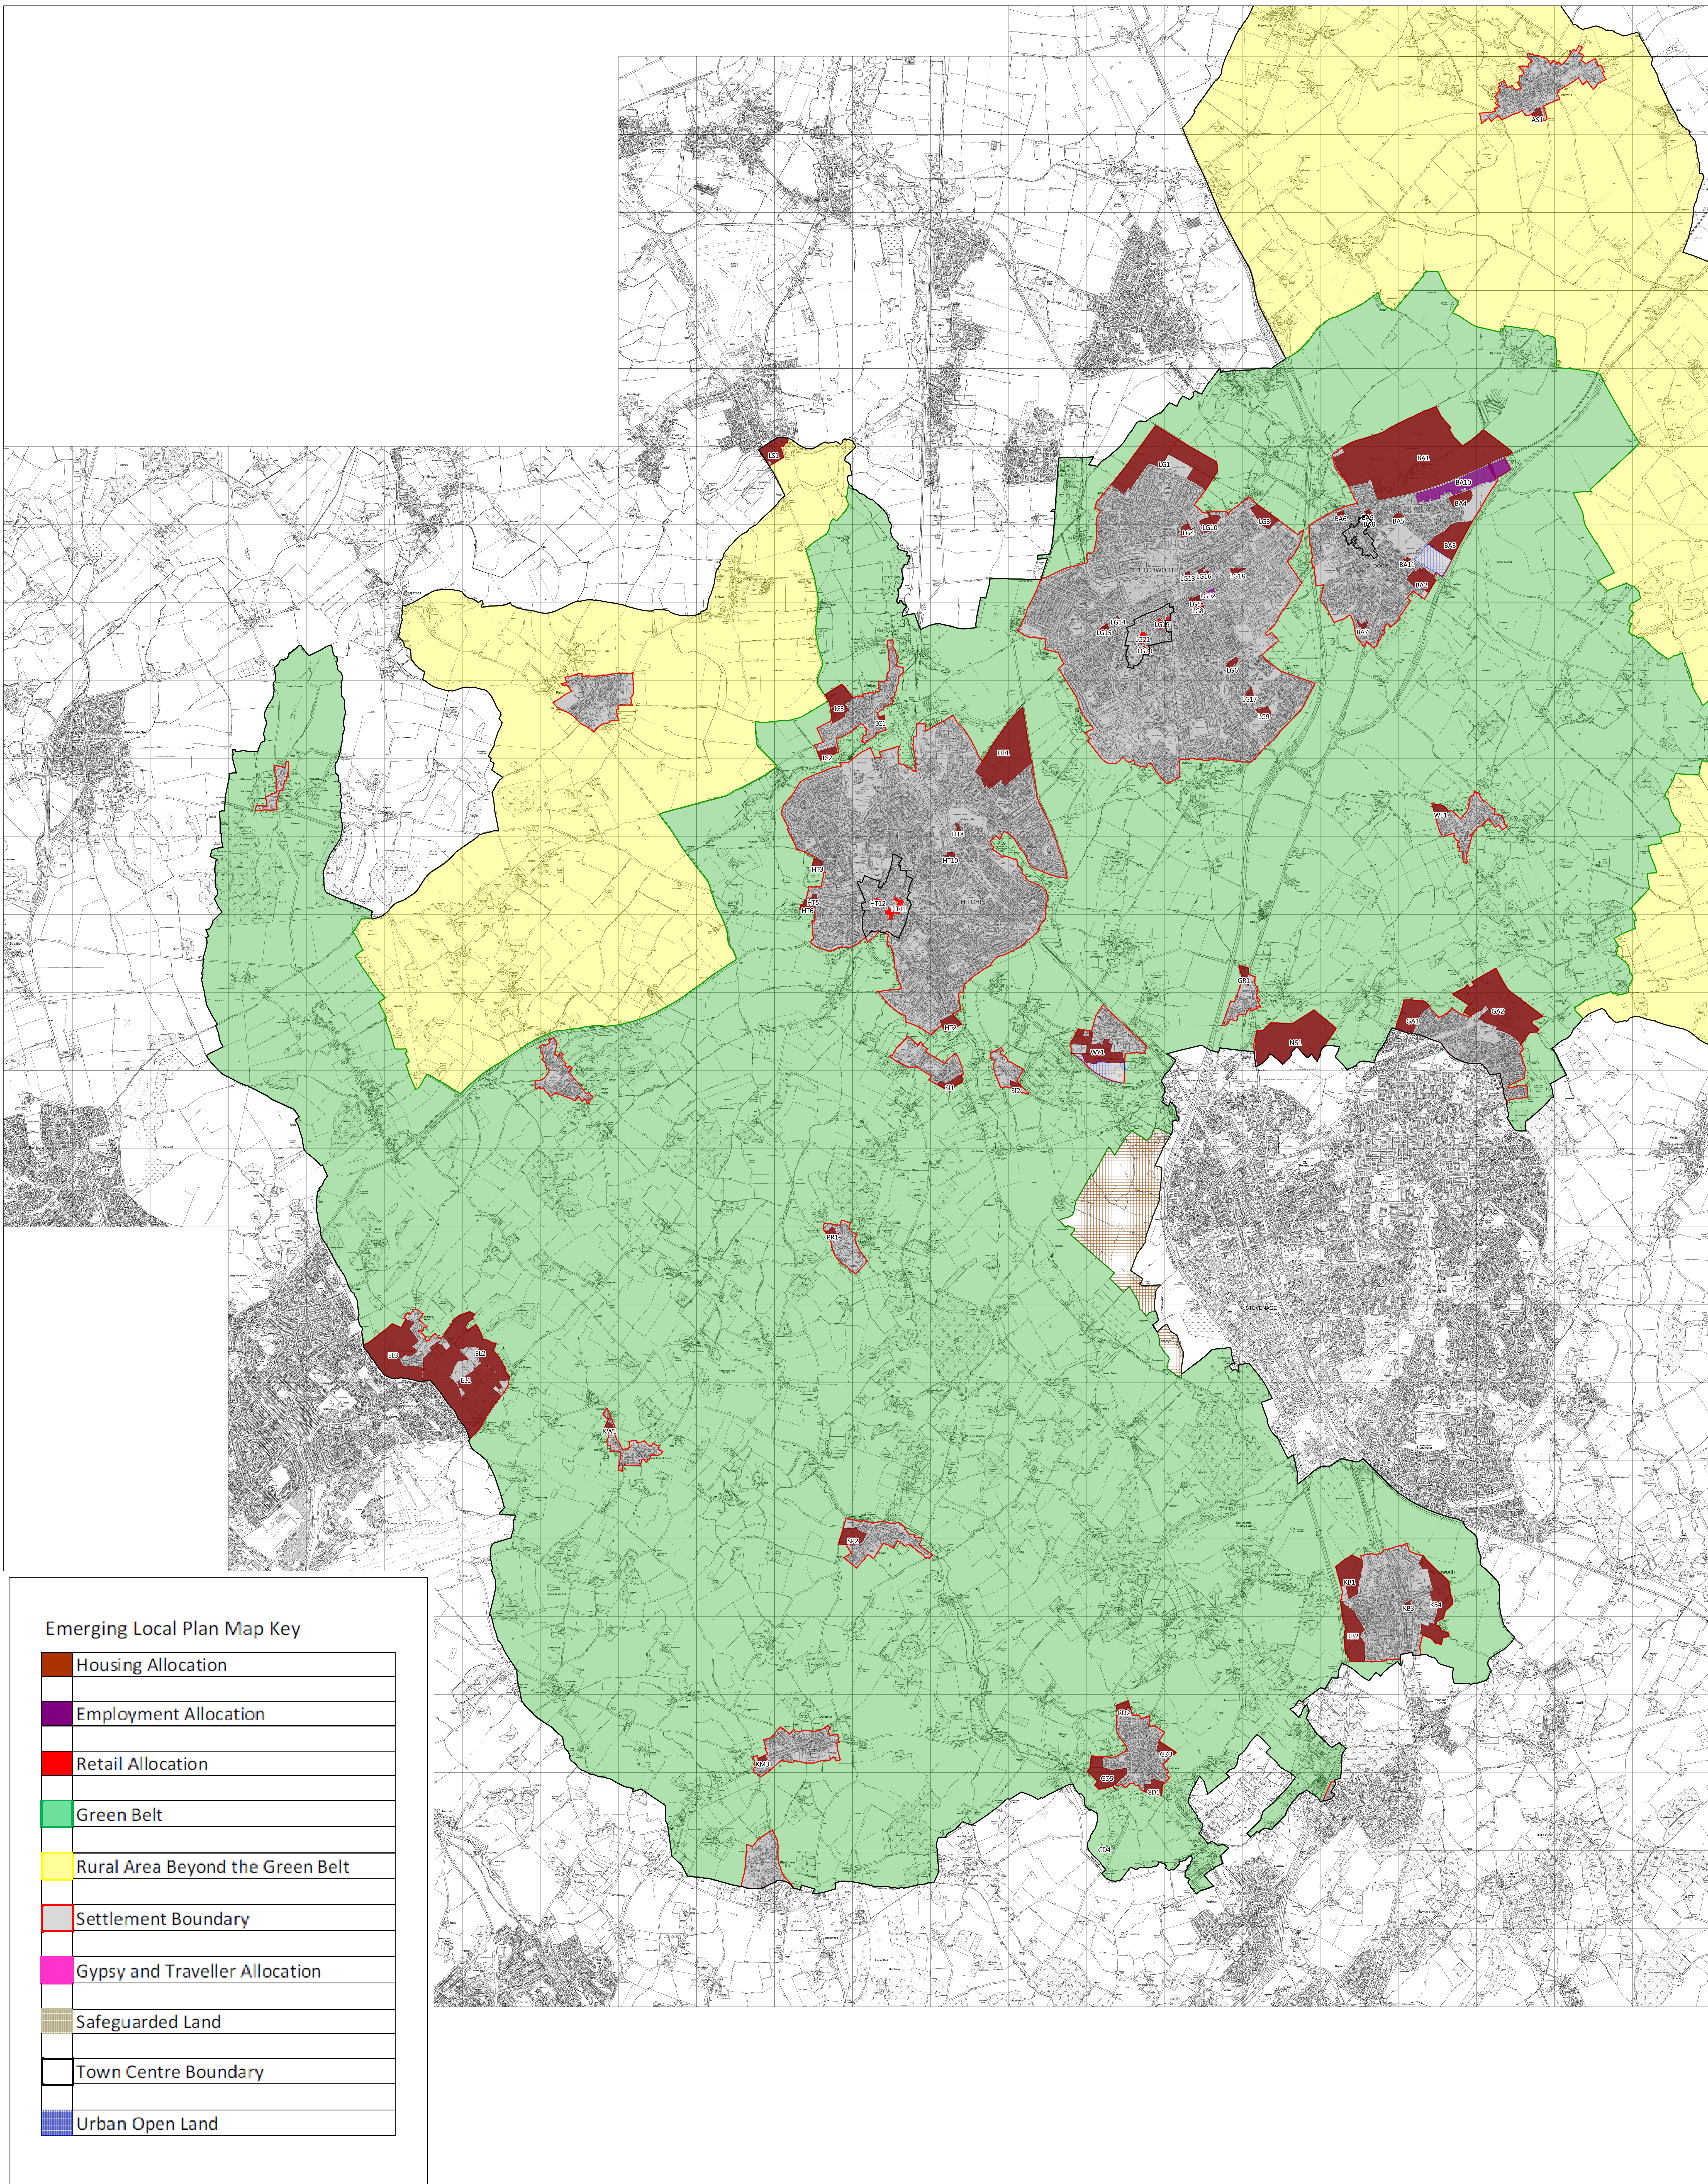

A0 Emerging Local Plan Allocations (West)

Emerging Local Plan Map Key

	Housing Allocation
	Employment Allocation
	Retail Allocation
	Green Belt
	Rural Area Beyond the Green Belt
	Settlement Boundary
	Gypsy and Traveller Allocation
	Safeguarded Land
	Town Centre Boundary
	Urban Open Land