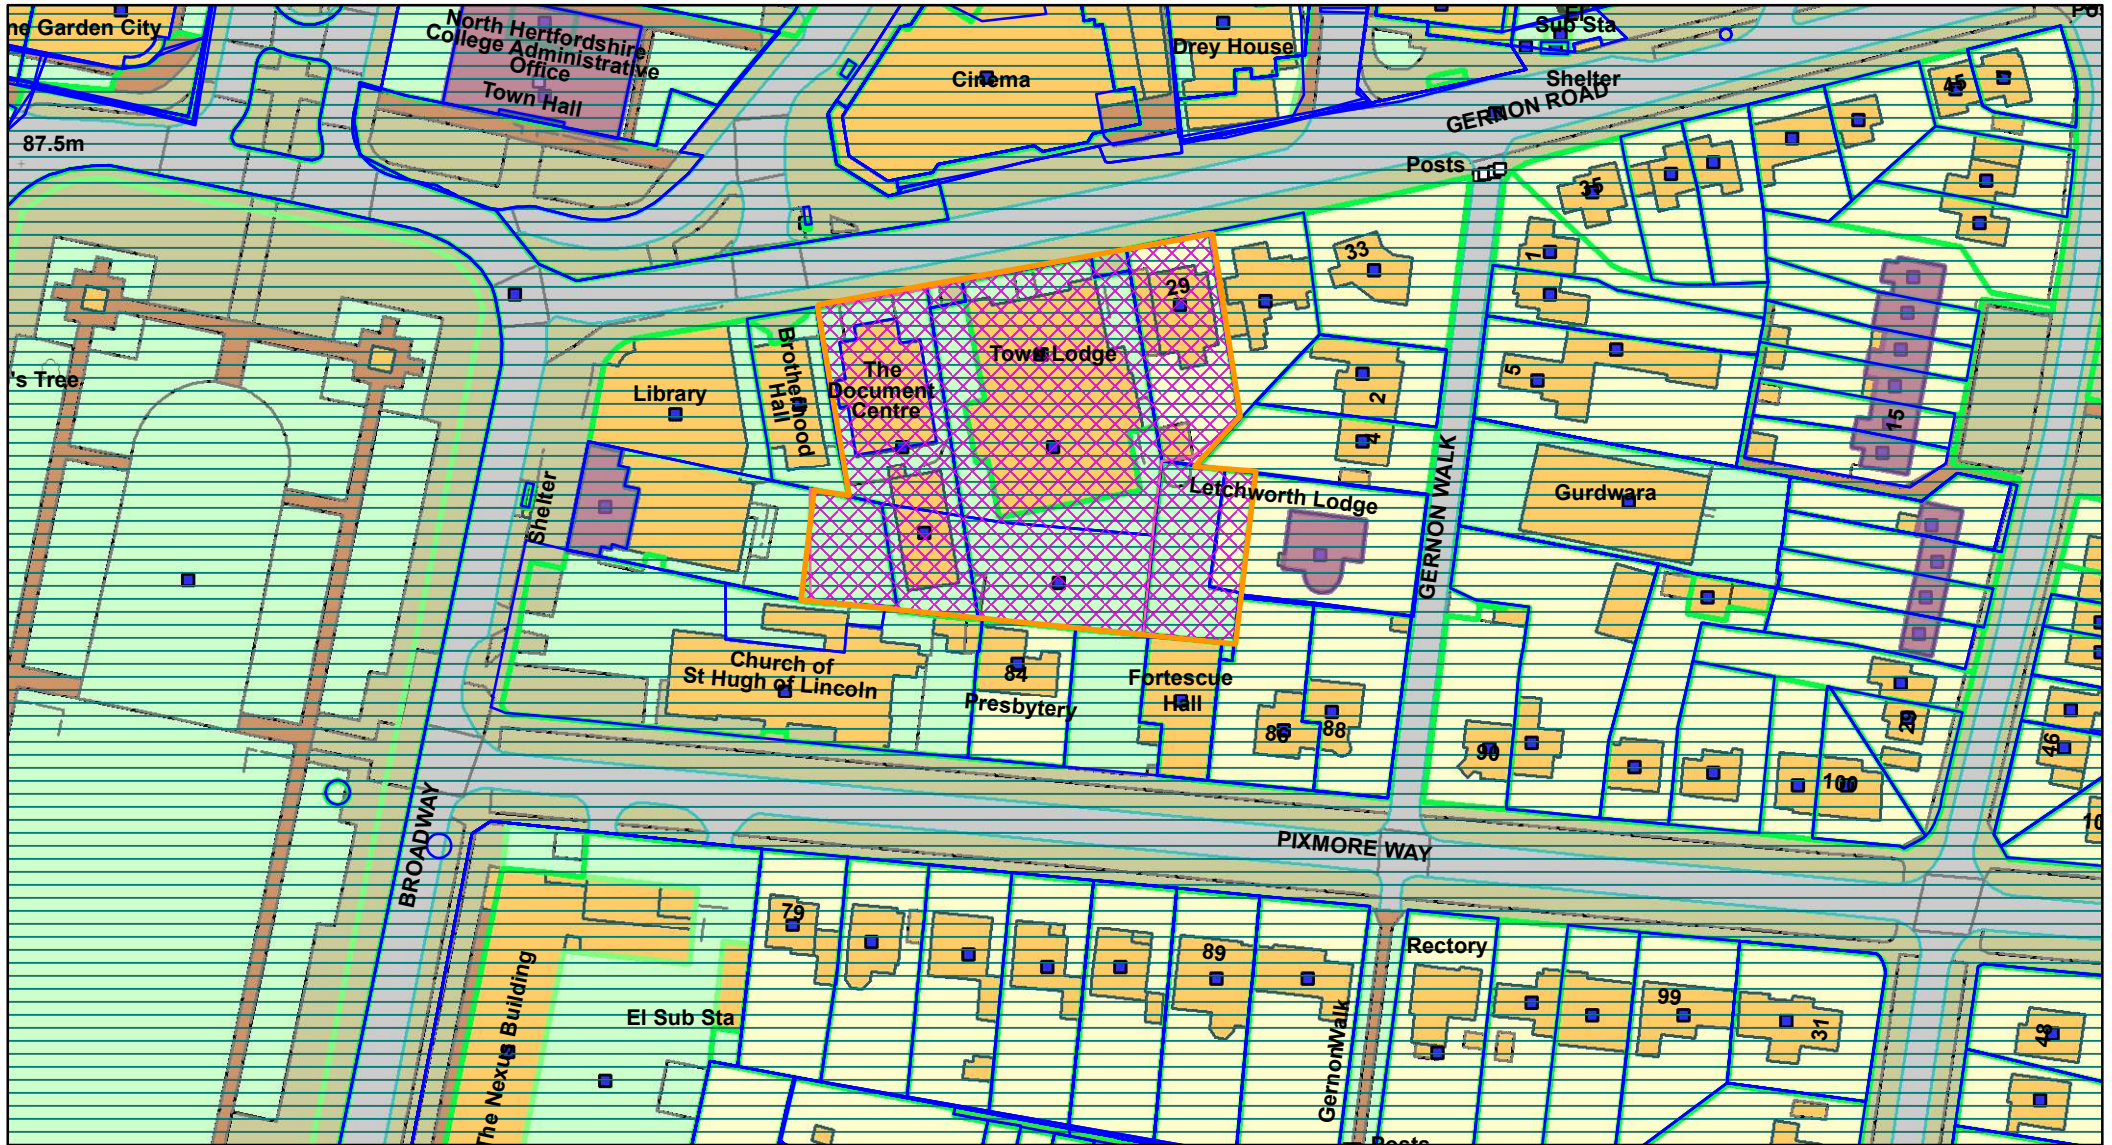

19/02999/FP Land off Gernon Road, Letchworth Garden City, Herts

Scale 1:1,250
Date: 06/11/2020