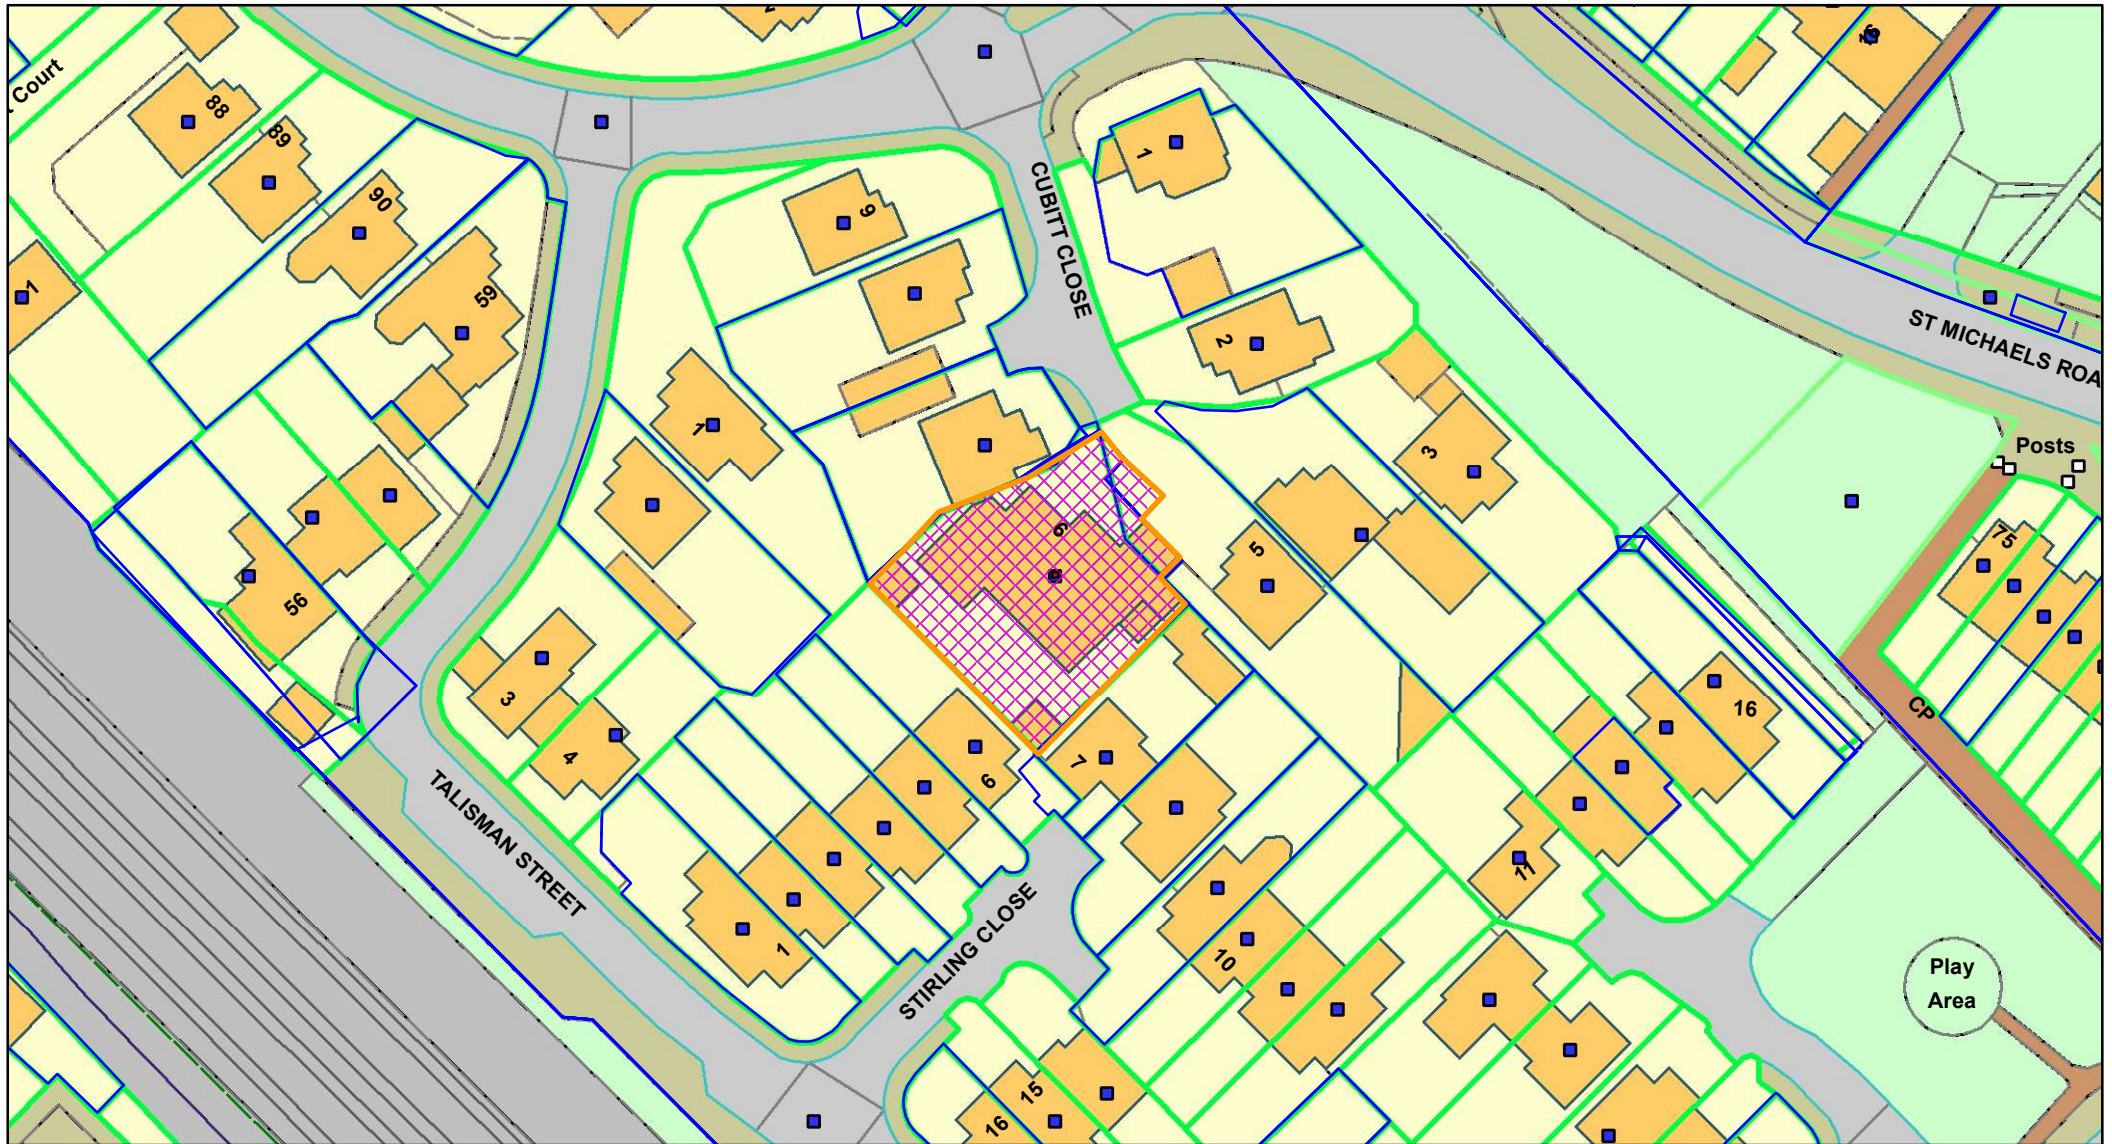

20/01692/FPH 6 Cubitt Close, Hitchin, Herts, SG4 0EL

Scale 1:750

Date: 06/11/2020