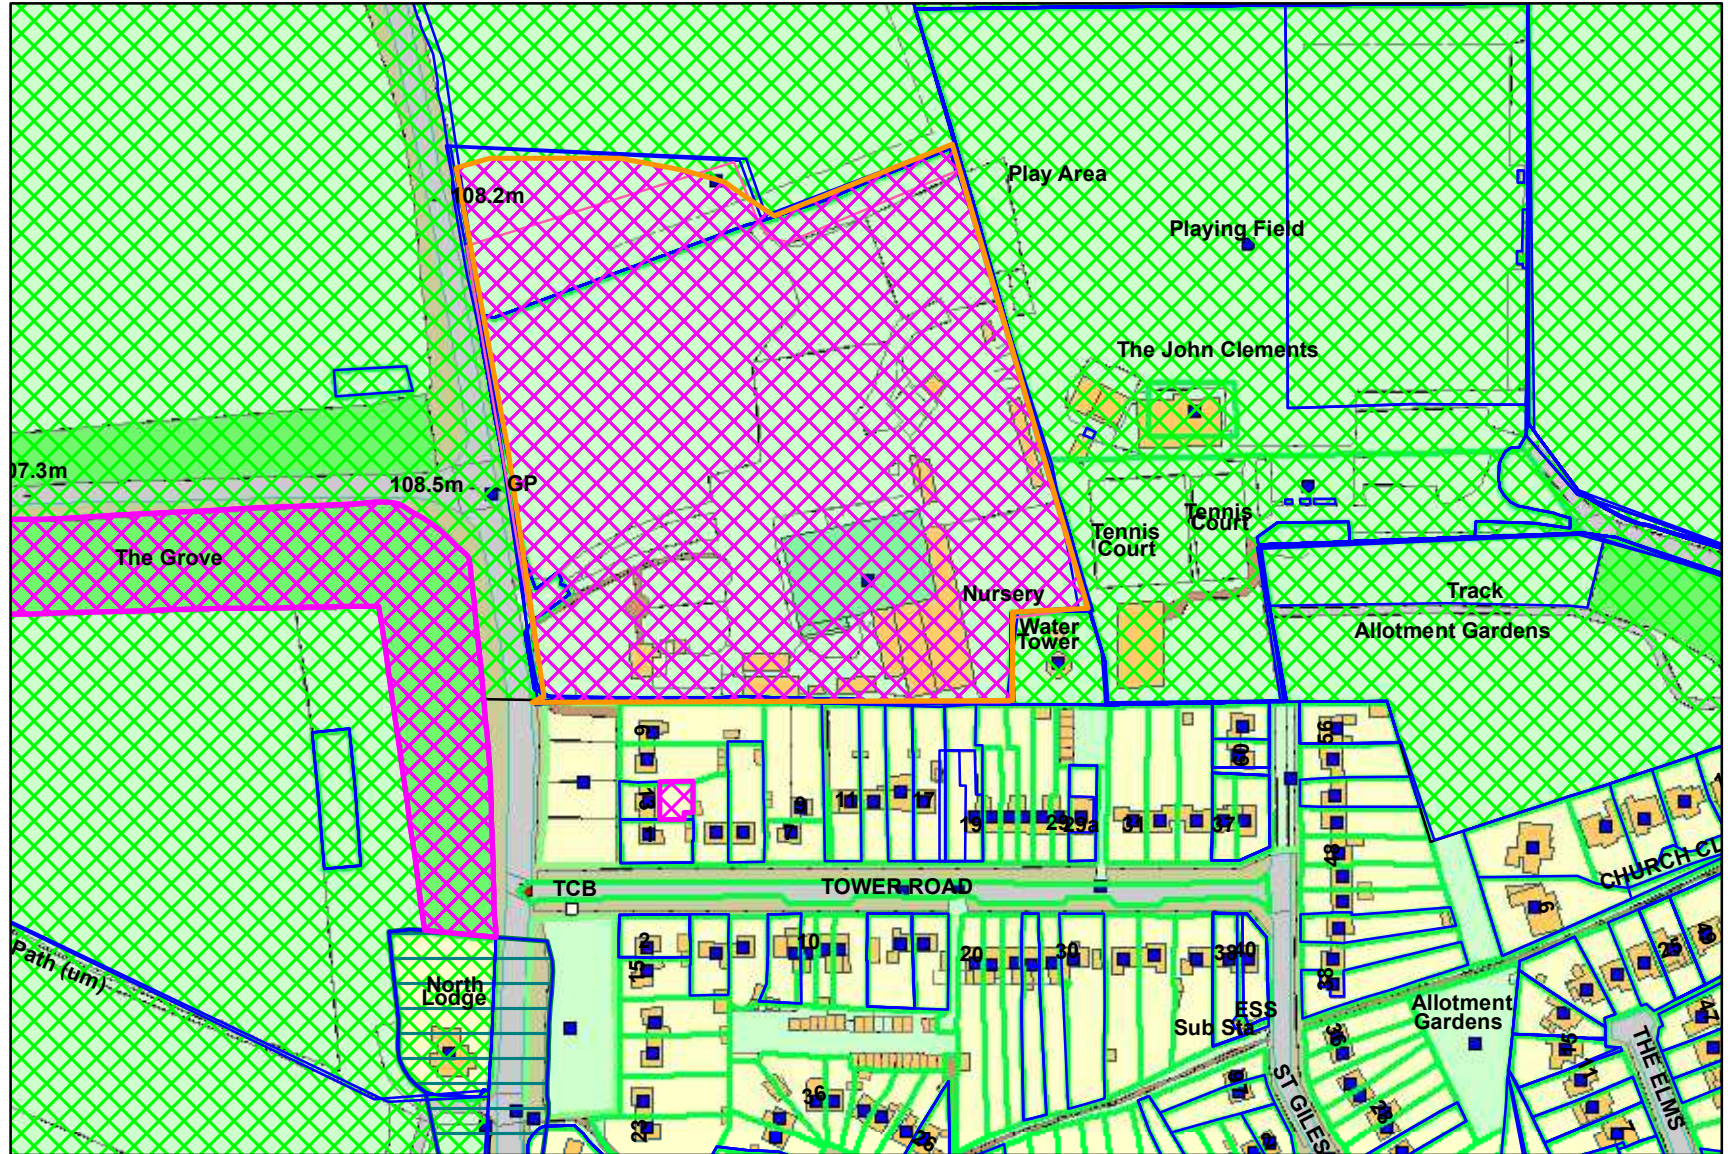

NORTH HERTFORDSHIRE DISTRICT COUNCIL

Application Validation Sheet

19/01448/FP Former Wyevale Codicote Garden Centre, High St, Codicote, Hitchin, SG4 8XA

-  **Acolaid Land Parcel**
Property.shp
-  **Acolaid Address Point**
sp.shp
-  **Planning Application (1999)**
Prapps99.shp
-  **Area of Outstanding Natural Beauty**
Pranob.shp
-  **Listed Buildings**
Prlistbd.shp
-  **Tree Preservation Order (Single)**
ORACLE
-  **Tree Preservation Order (Group)**
ORACLE
-  **Parish Boundary**
Prparish.shp
-  **Conservation Area**
Prcaarea.shp
-  **District Local Plan Boundary**
Prdlp2.shp
-  **Green Belt**
Prgrnbt.shp
-  **Health & Safety Consultation Zone**
Prhjszone.shp
-  **Landscape Conservation**
Prlandca.shp
-  **Ward Boundary**
Prwardcd.shp
-  **Noise Nuisance Indicators**
Prnoise.shp
-  **Indicative Flood Plain**
Prifpm.shp

Scale 1:2,500
Date: 17/10/2019

© Crown copyright and database rights 2017 Ordnance Survey 100018622