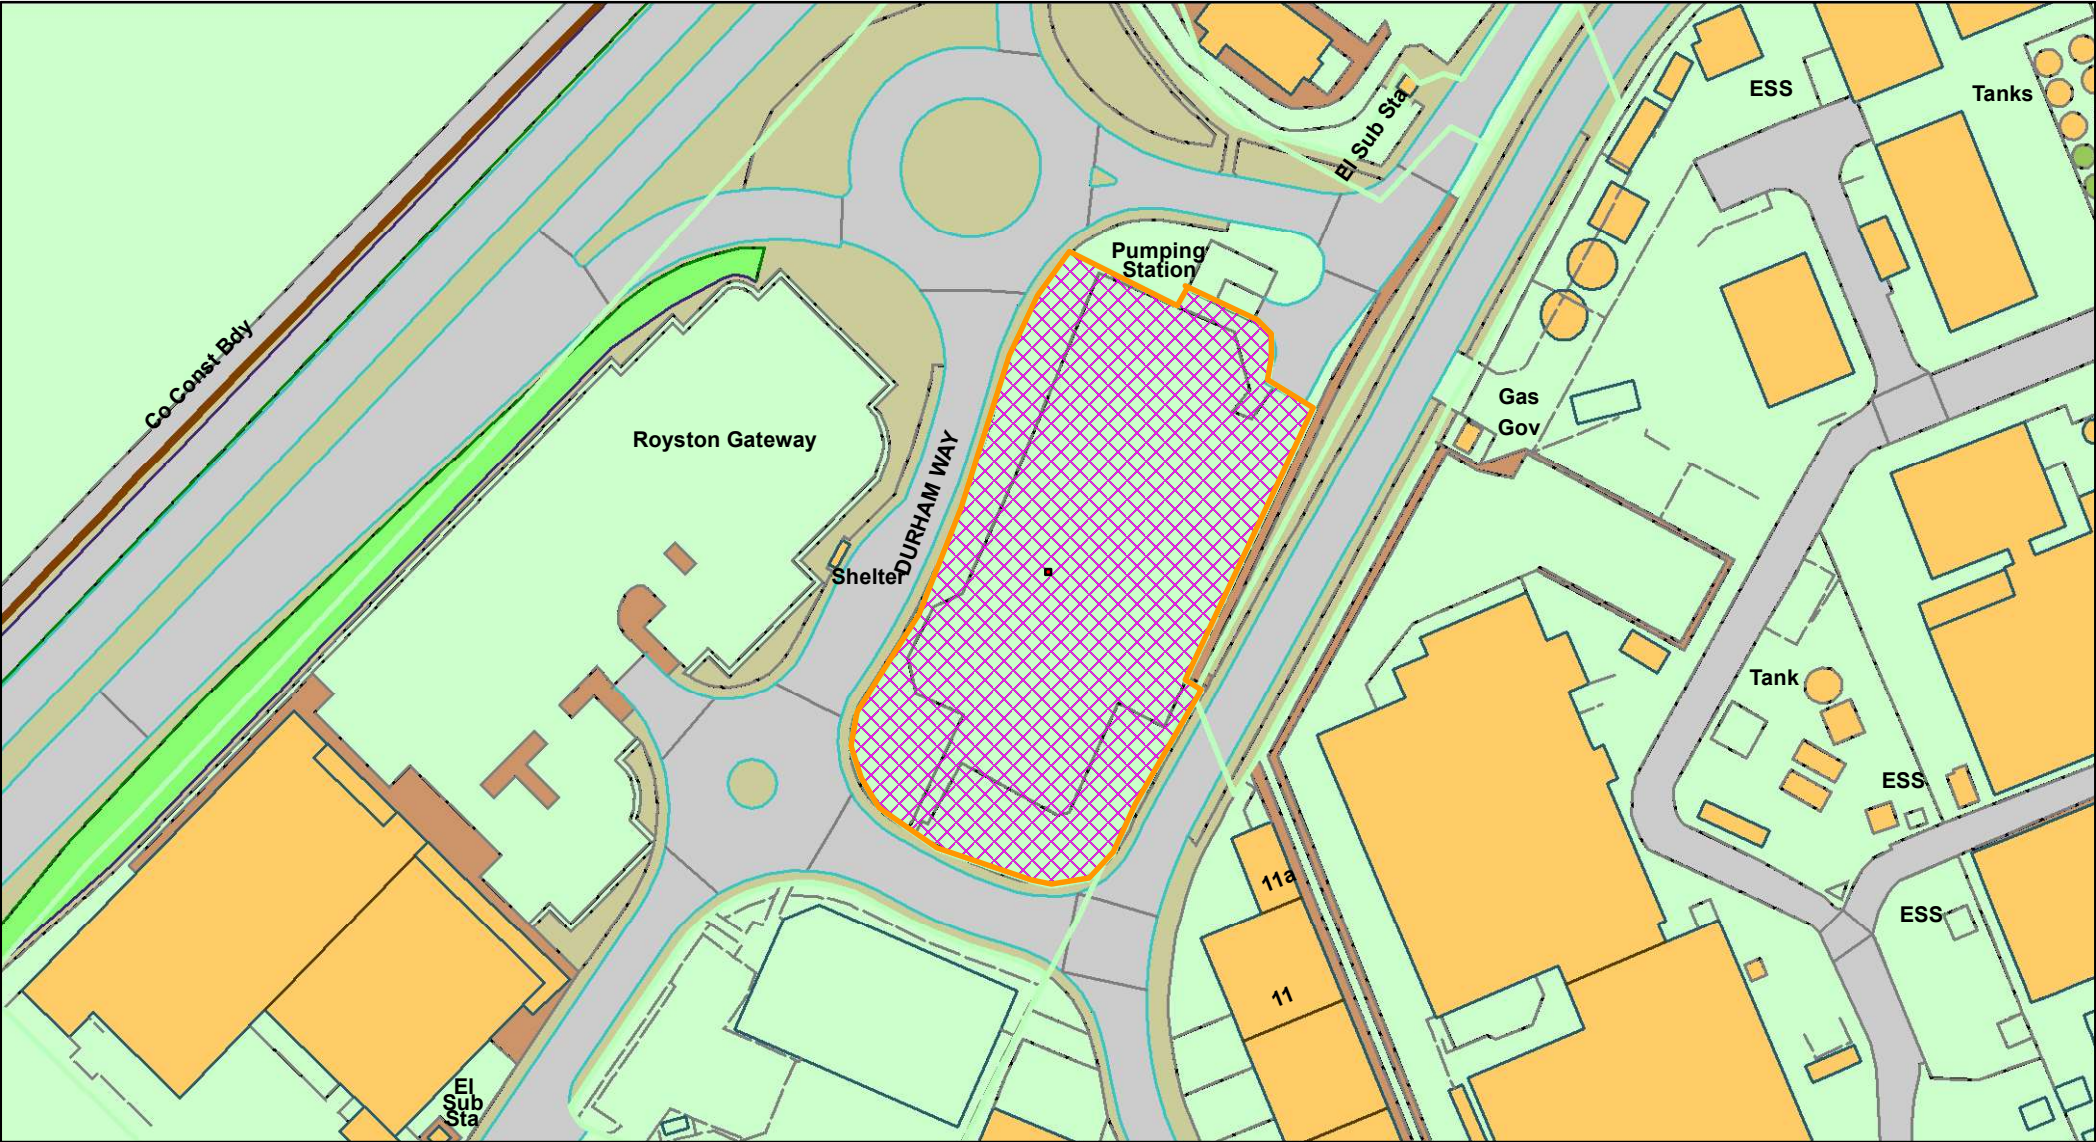

# NORTH HERTFORDSHIRE DISTRICT COUNCIL

23/00750/FP Land Between Durham Way And York Way, Royston, SG8 5GX

Scale 1:1,250  
Date: 28/06/2023