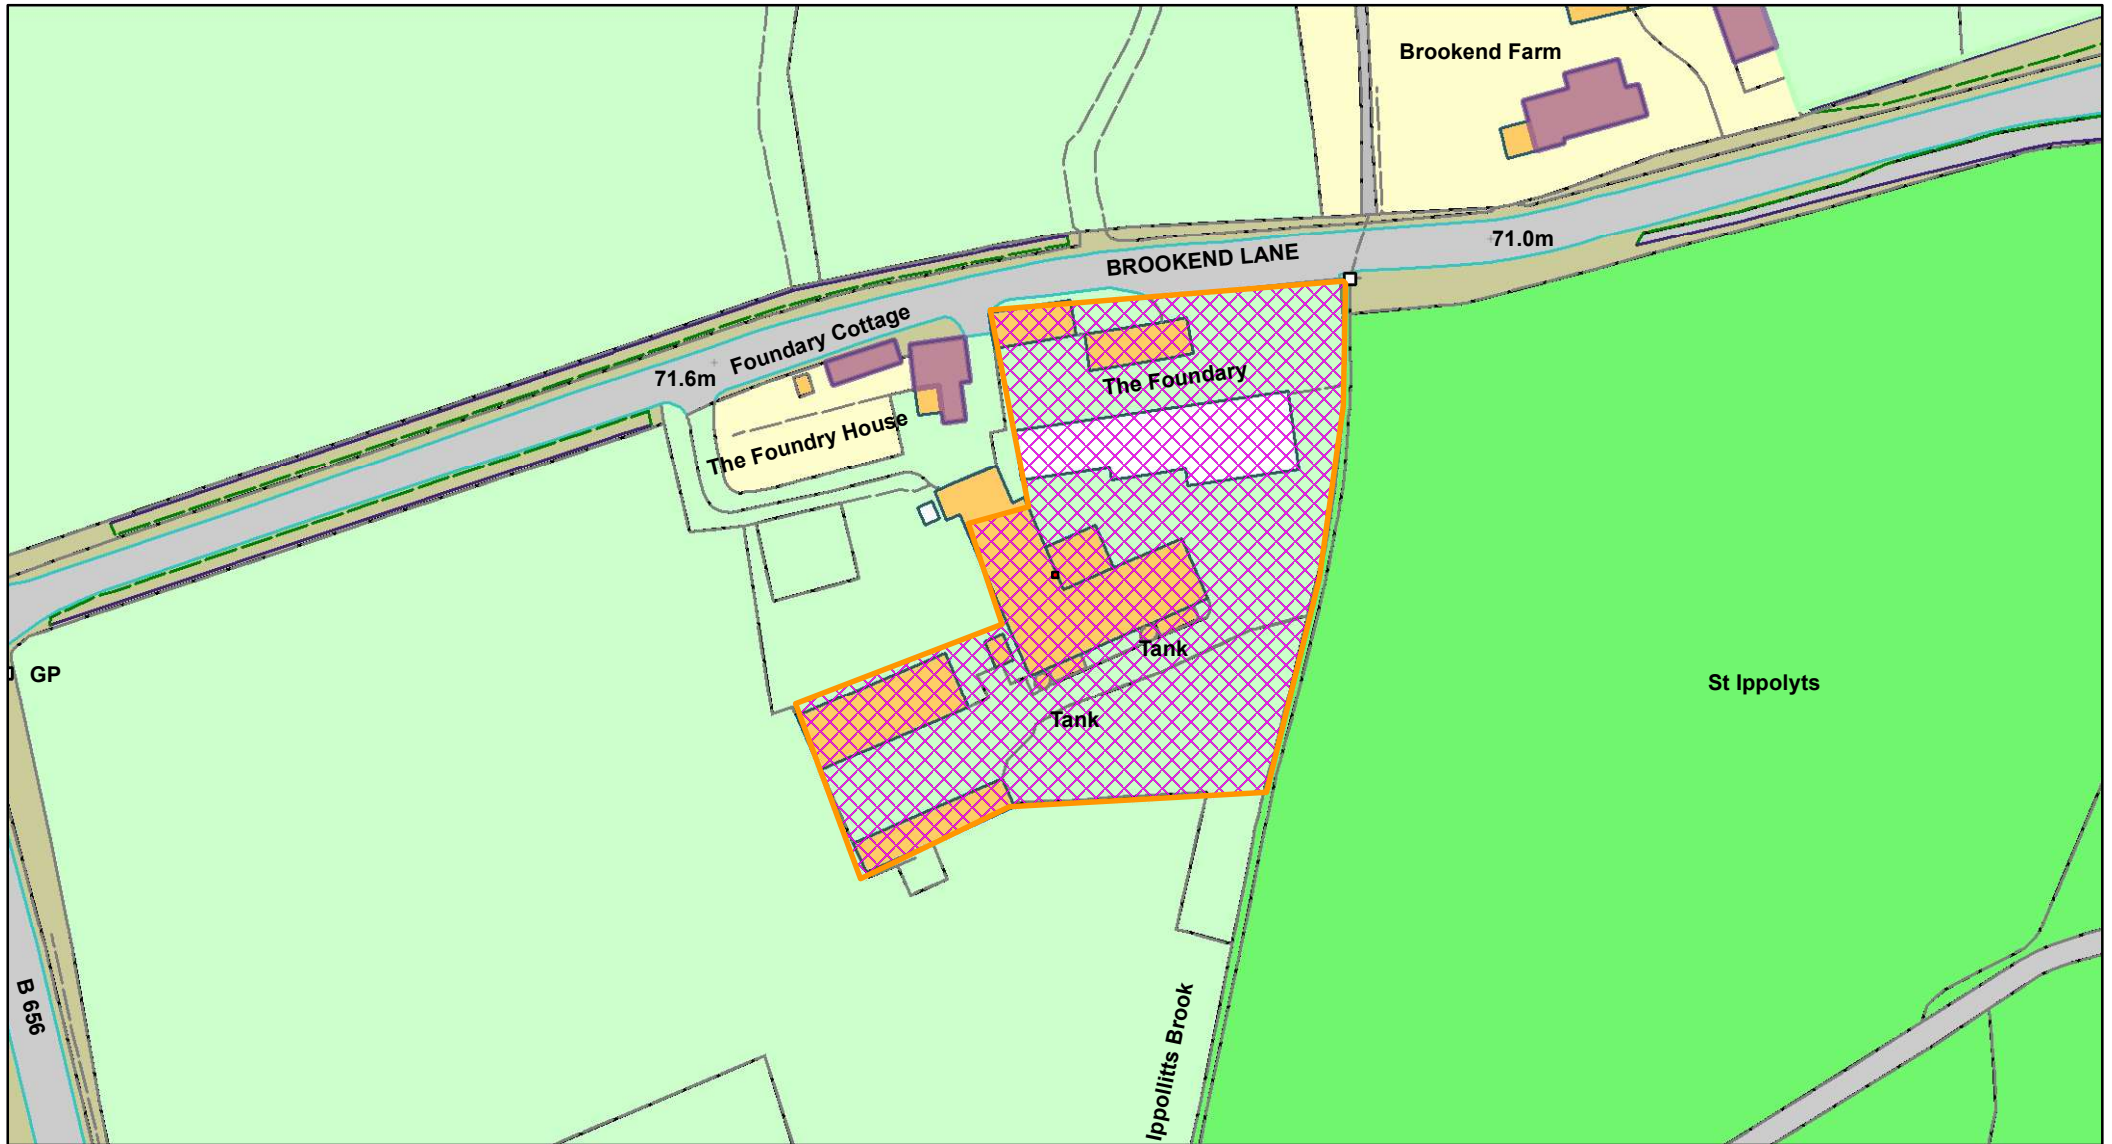

NORTH HERTFORDSHIRE DISTRICT COUNCIL

22/00754/FP The Foundry, Stevenage Road, St Ippolyts, Hitchin, Hertfordshire, SG4 7NX

Scale 1:1,250
Date: 28/06/2023

© Crown copyright and database rights 2017 Ordnance Survey 100018622