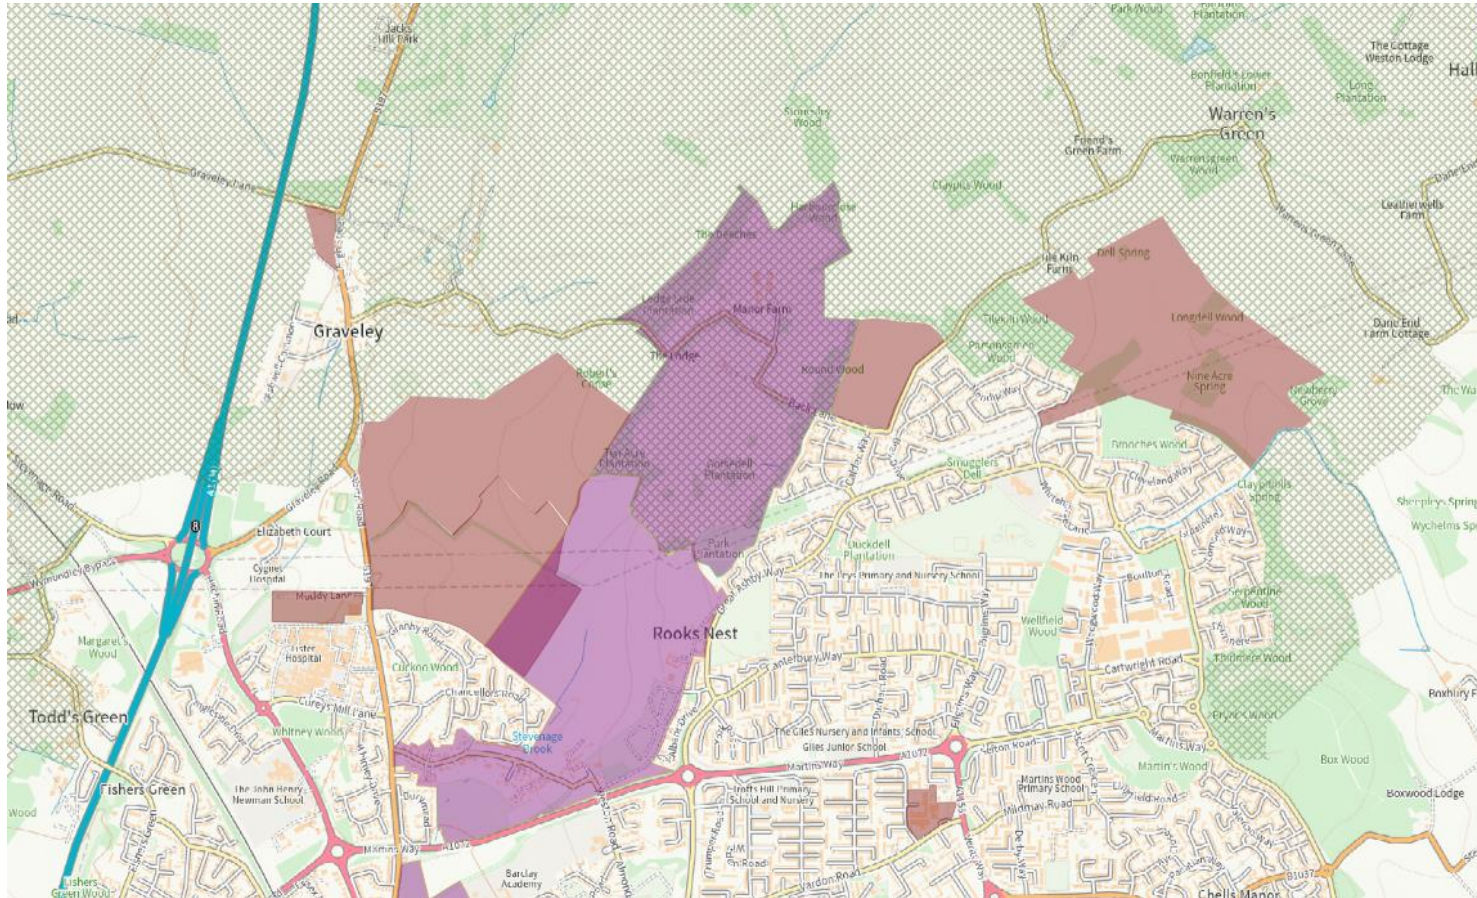

Appendix C : Map of the Chesfield Conservation Area in the context of the neighbouring area

The proposed conservation area is shown with the purple hatched shading

Housing allocations in both North Hertfordshire and Stevenage Borough area shown in red

Green belt is shown with green hatched shading