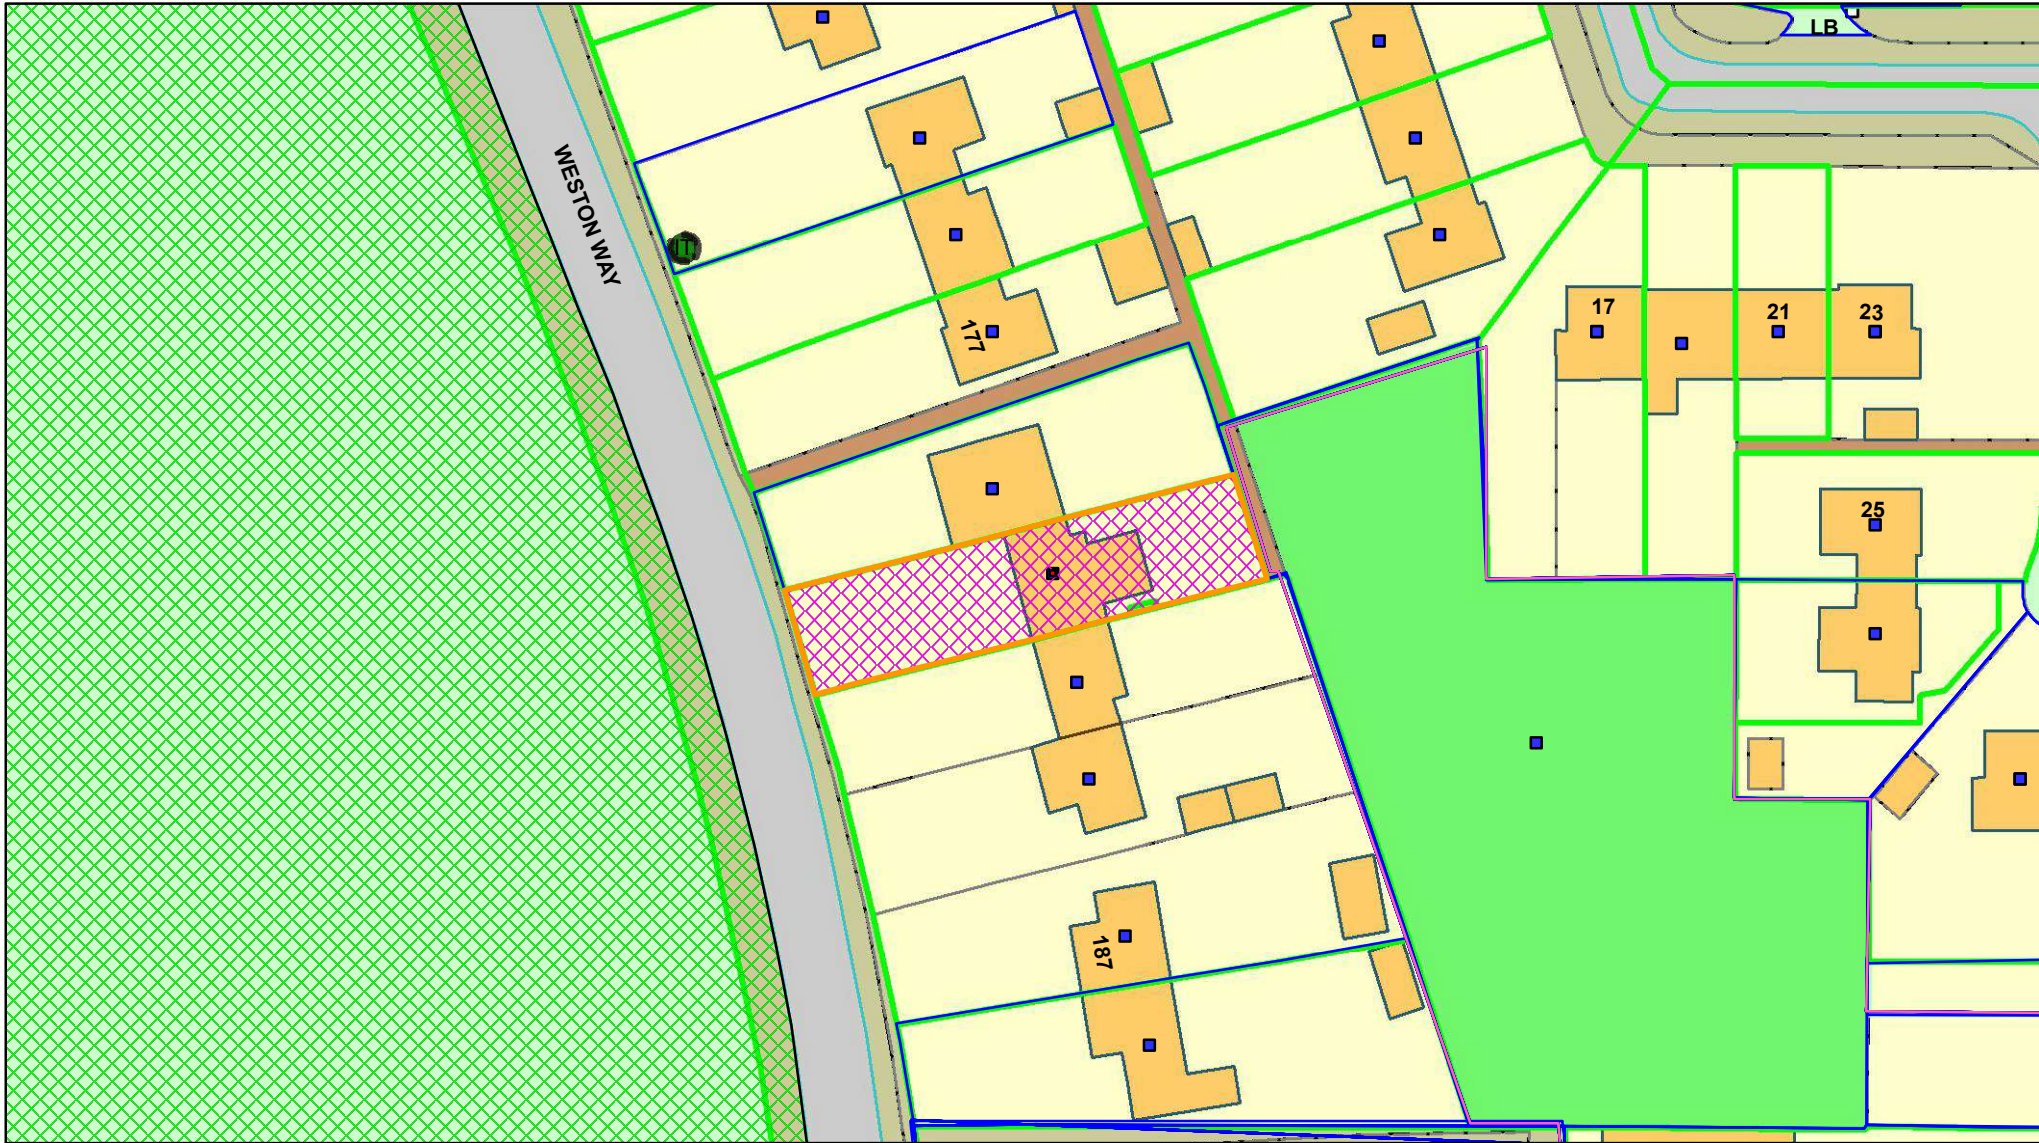

NORTH HERTFORDSHIRE DISTRICT COUNCIL

23/02040/FPH 181 Weston Way, Baldock, Hertfordshire, SG7 6JG

Scale 1:625

Date: 15/11/2023