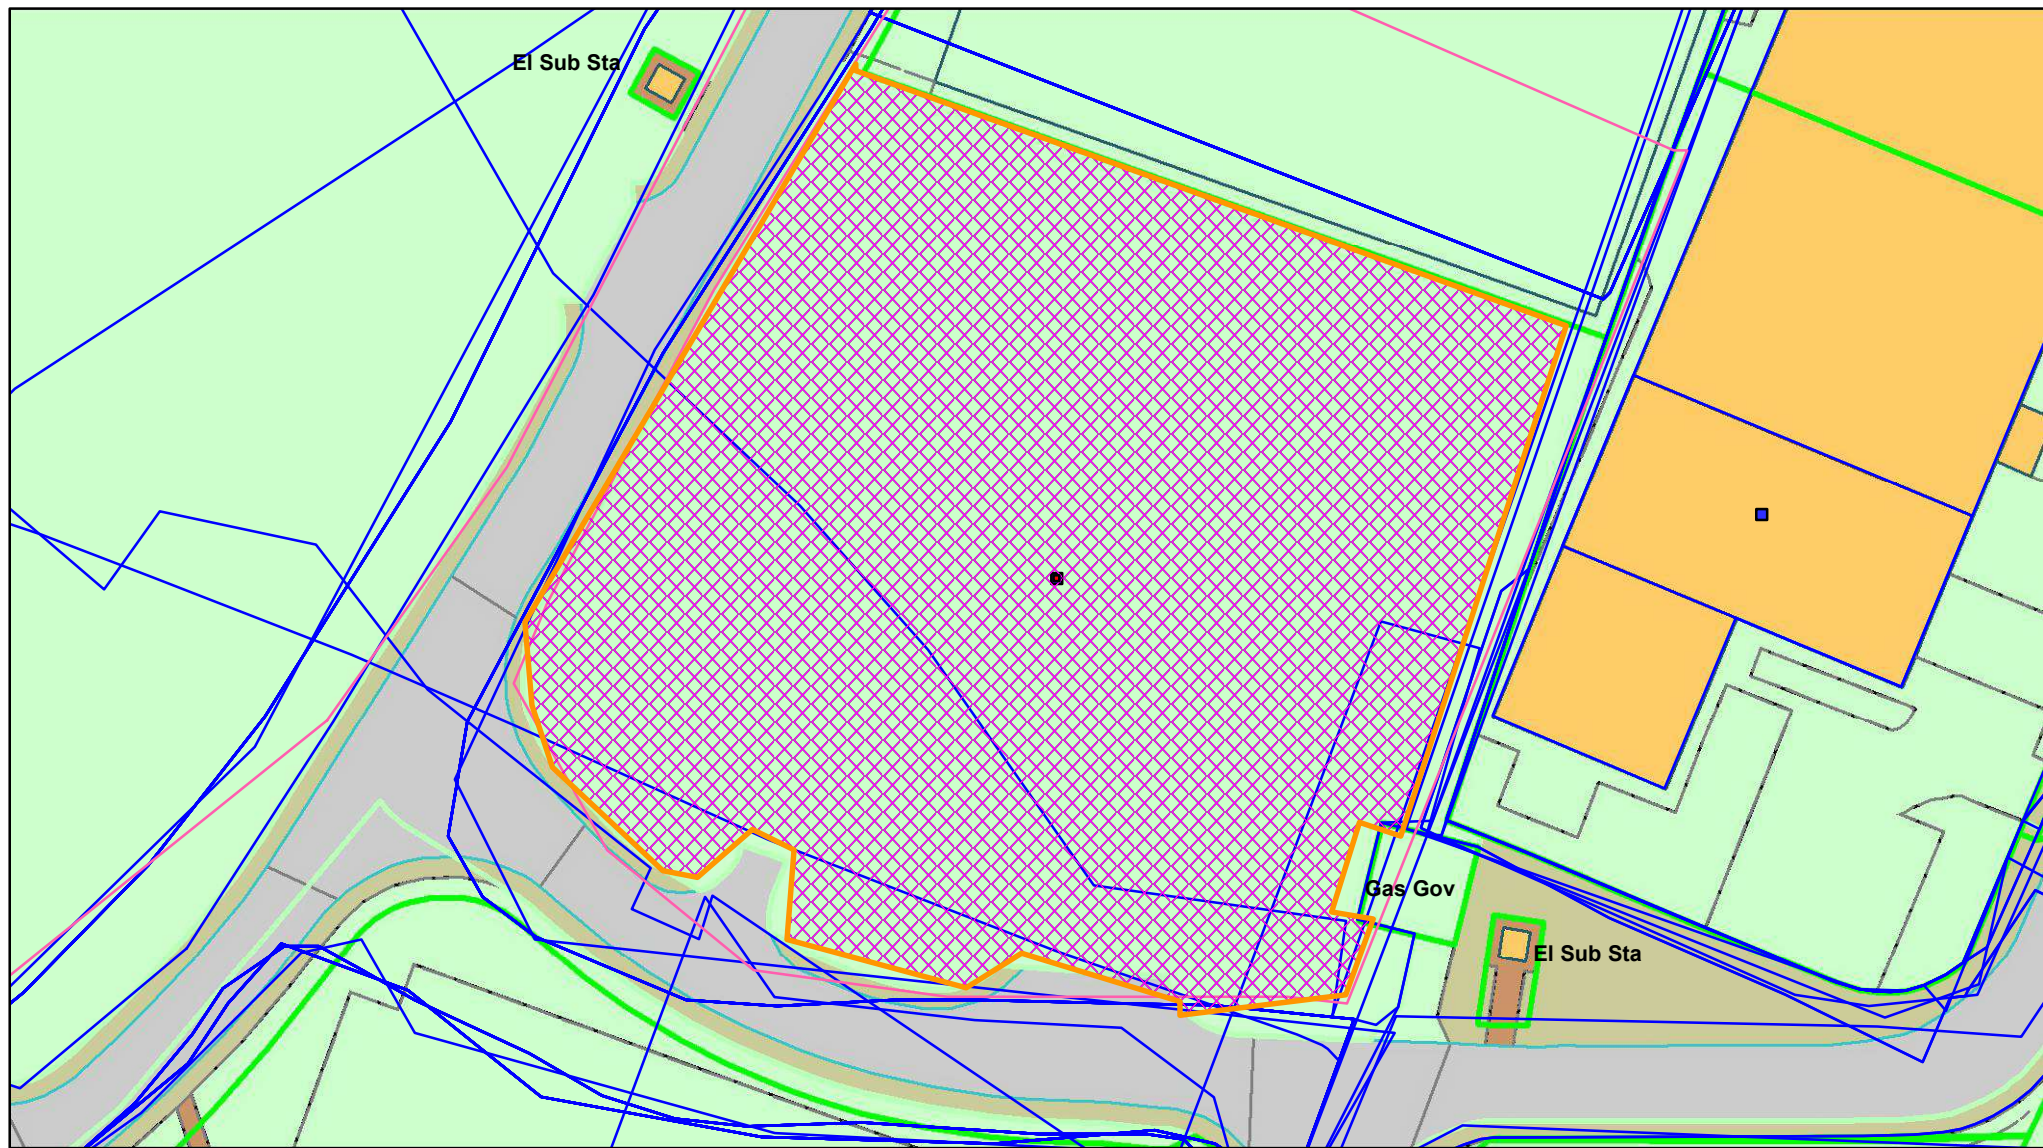

NORTH HERTFORDSHIRE DISTRICT COUNCIL

23/01189/FP Durham Way, Royston Gateway, Royston, Hertfordshire, SG8 5GX

Scale 1:750
Date: 21/11/2023