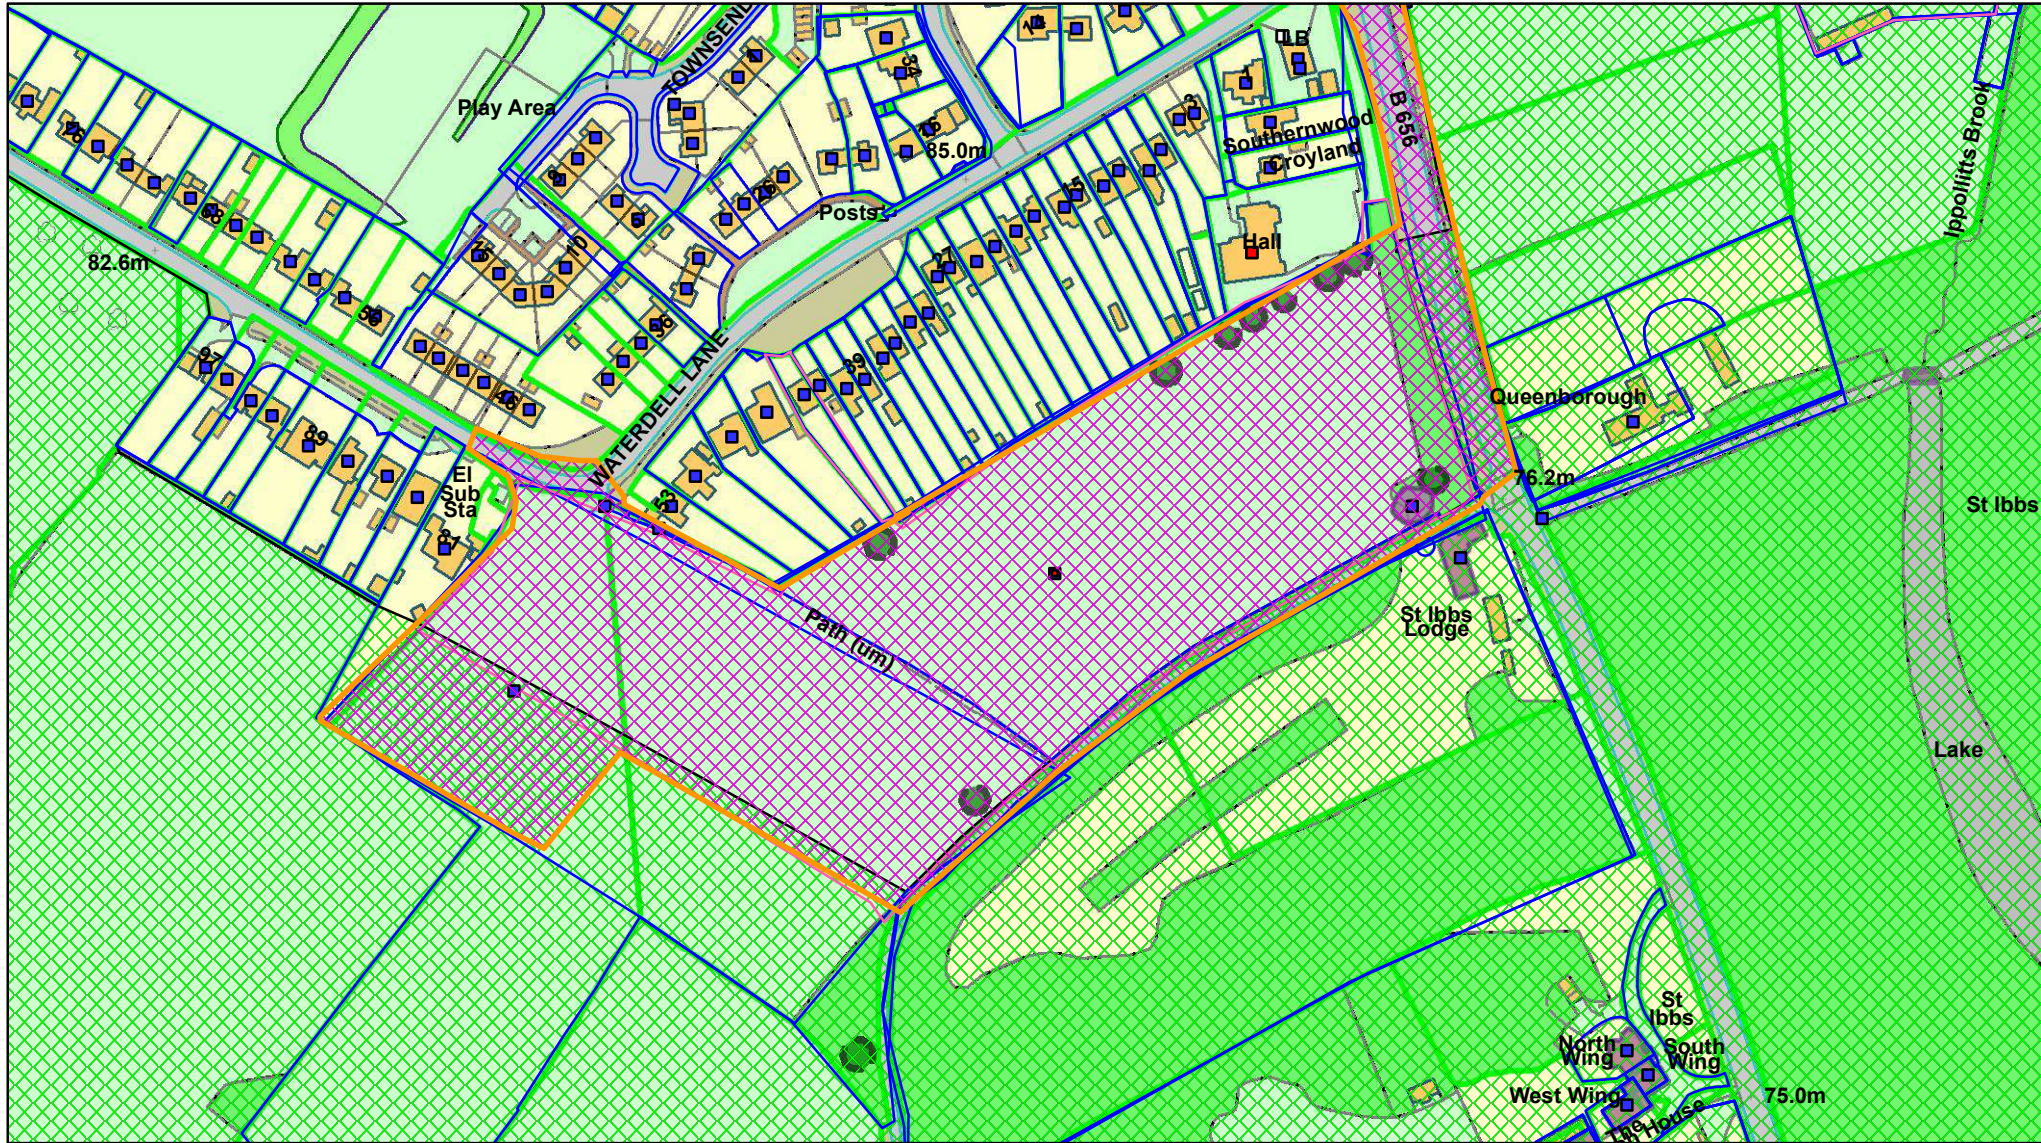

NORTH HERTFORDSHIRE DISTRICT COUNCIL

20/02412/FP Land Between 53 and 81 and Land Rear of 7-53 Waterdell Lane, St Ippolyts, Hertfordshire

Scale 1:2,500
Date: 14/09/2023