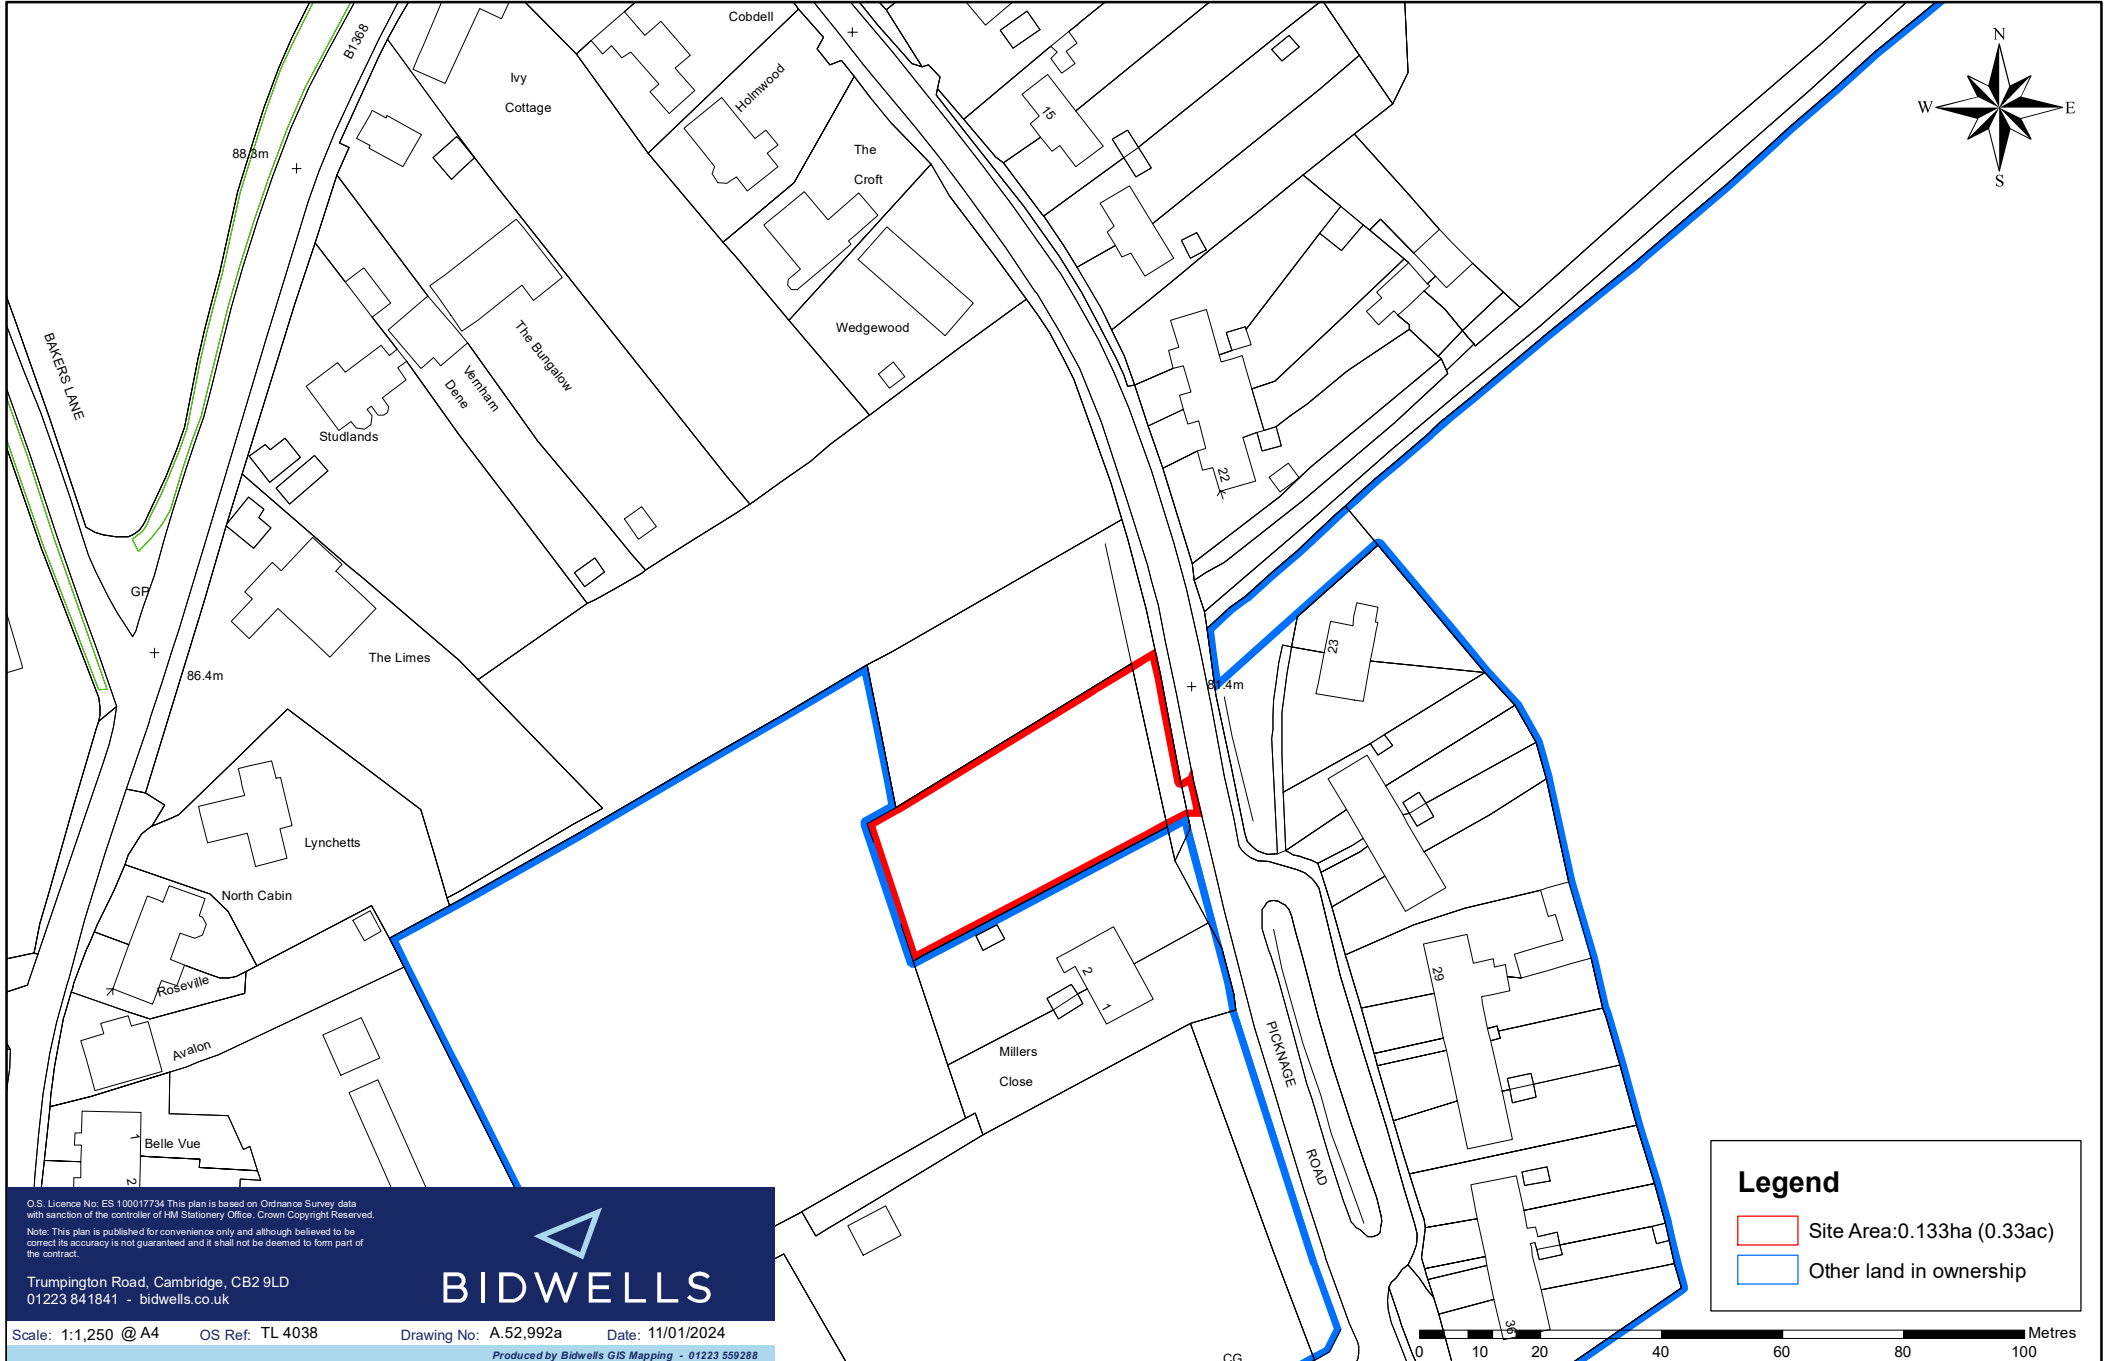

Land at Picknage Road, Barley - Location Plan

Trumpington Road, Cambridge, CB2 9LD
01223 841841 - bidwells.co.uk

BIDWELLS

Scale: 1:1,250 @ A4 OS Ref: TL 4038 Drawing No: A.52.992a Date: 11/01/2024

Produced by Bidwells GIS Mapping - 01223 559288