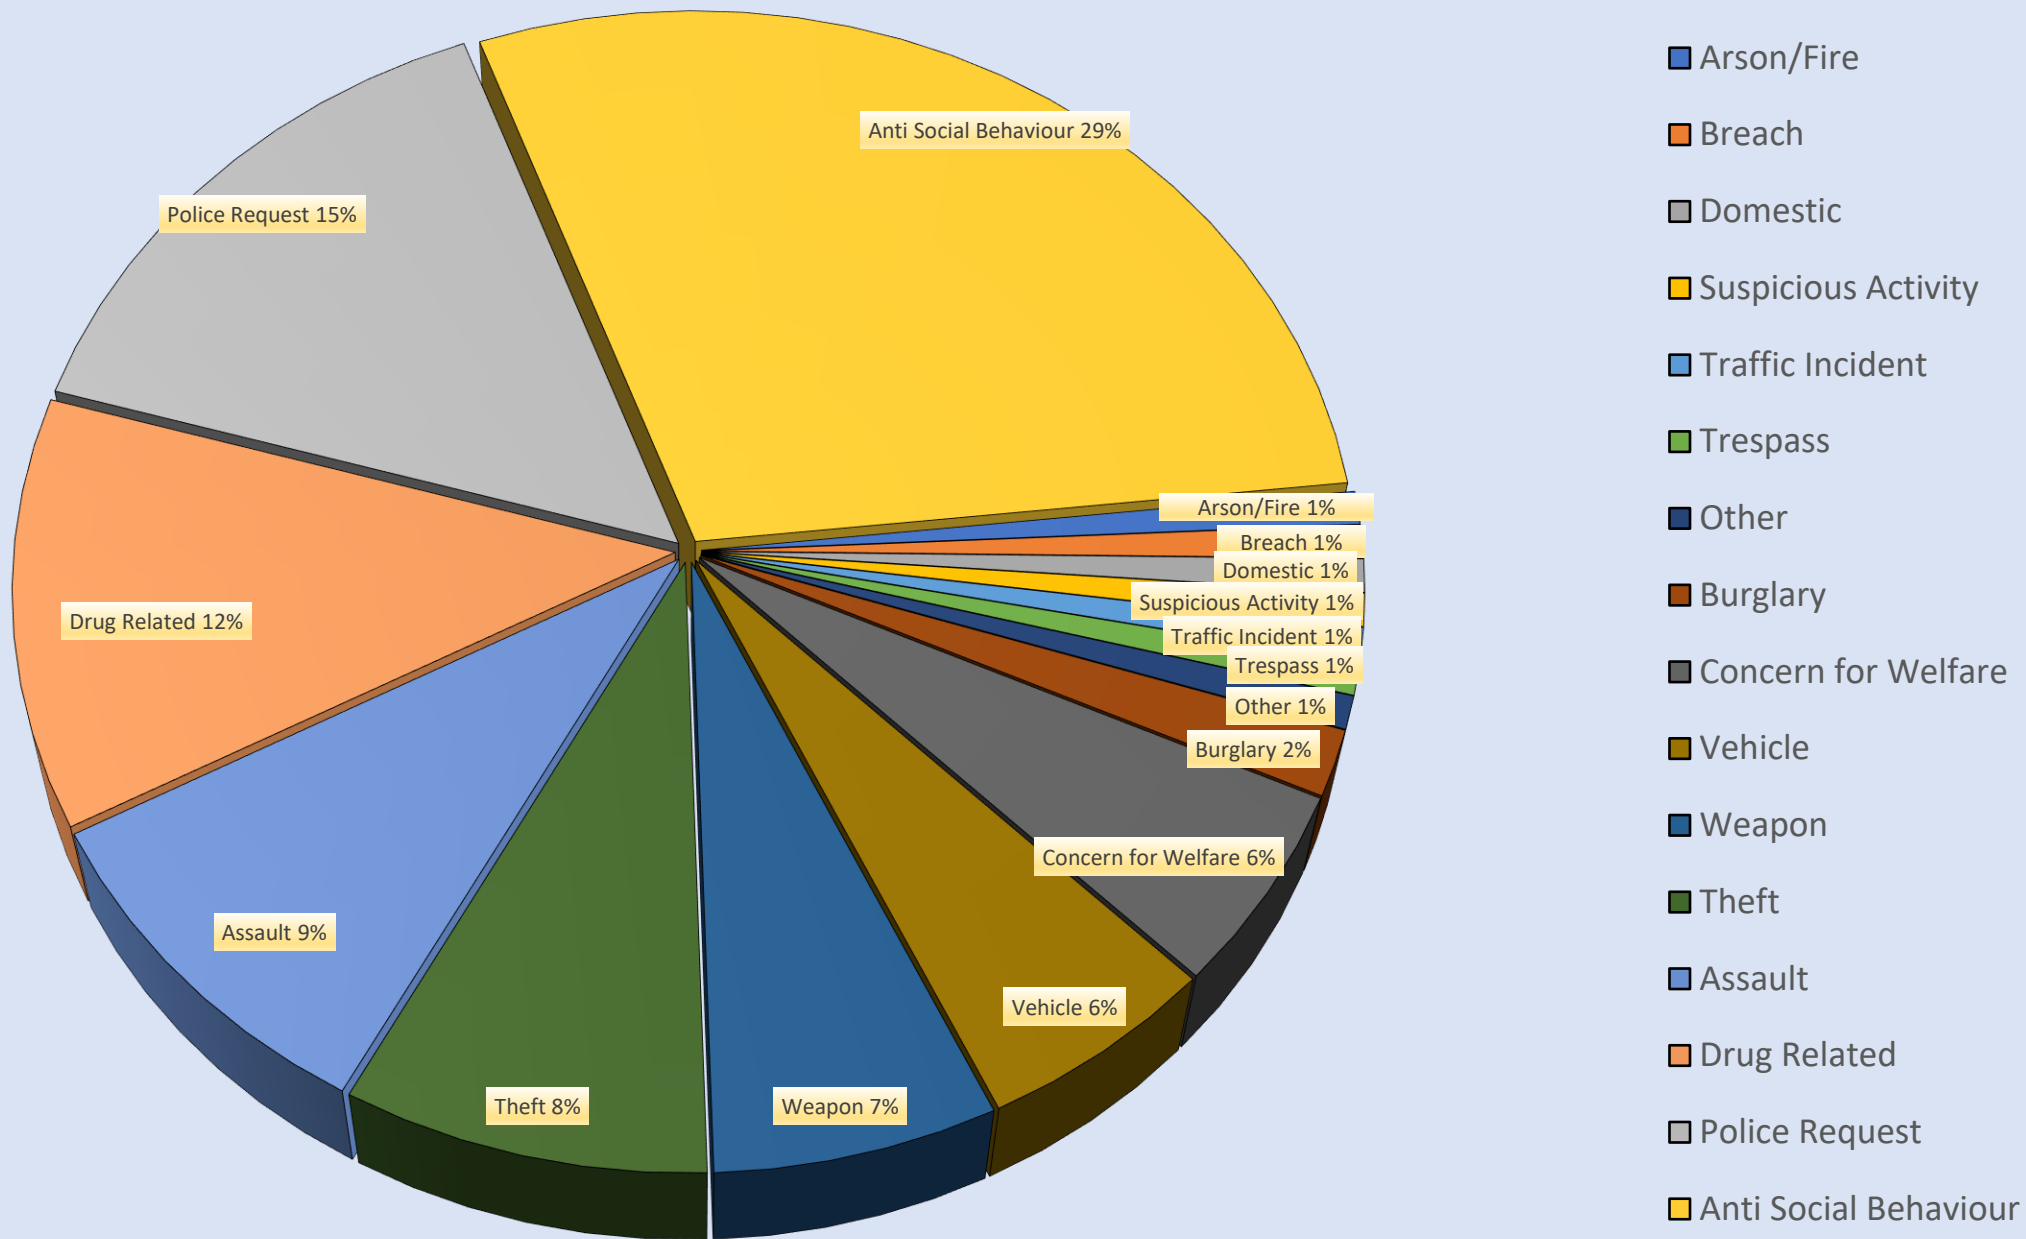

Hertsmere Incidents Q3 2024-2025

- **All Stats relate to incidents in the towns of:**
  - Borehamwood
  - Bushey
  - Potters Bar

Category Name	No. of Incidents
Arson/Fire	1
Breach	1
Domestic	1
Suspicious Activity	1
Traffic Incident	1
Trespass	1
Other	1
Burglary	2
Concern for Welfare	6
Vehicle	6
Weapon	7
Theft	9
Assault	10
Drug Related	13
Police Request	16
Anti Social Behaviour	31

Hertsmere Incident Categories Q3 2024-2025