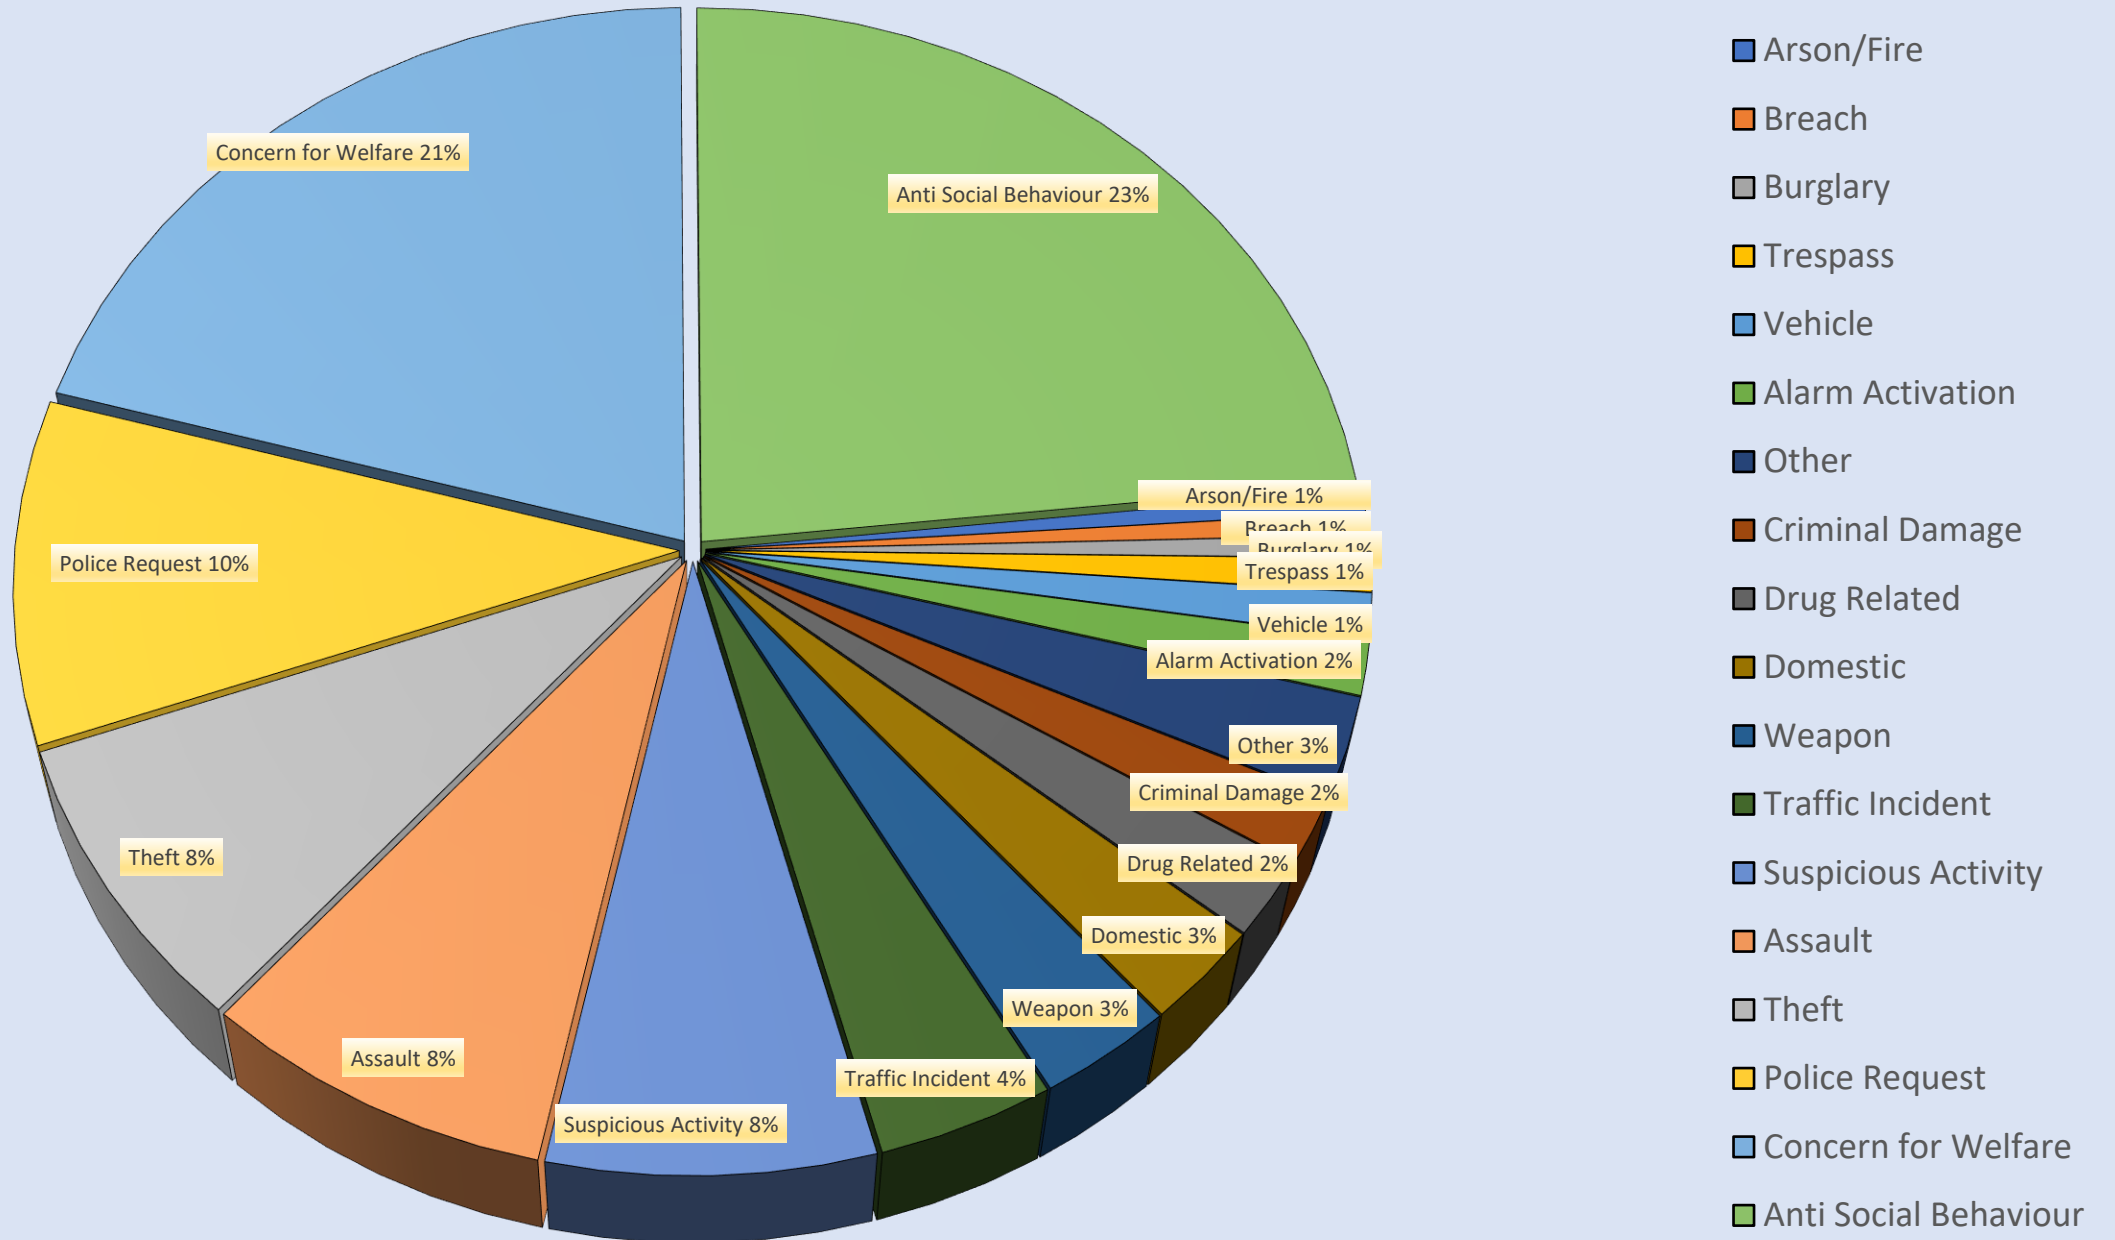

Stevenage Incidents Q3 2024-2025

- **All Stats relate to incidents in Stevenage including**
  - Town Centre
  - Neighbourhood Centres
  - Old Town
  - Residential Blocks

Category Name	No. of Incidents
Arson/Fire	2
Breach	2
Burglary	2
Trespass	3
Vehicle	4
Alarm Activation	5
Other	9
Criminal Damage	6
Drug Related	7
Domestic	9
Weapon	10
Traffic Incident	13
Suspicious Activity	24
Assault	26
Theft	26
Police Request	31
Concern for Welfare	66
Anti Social Behaviour	75

Stevenage Incident Categories Q3 2024-2025