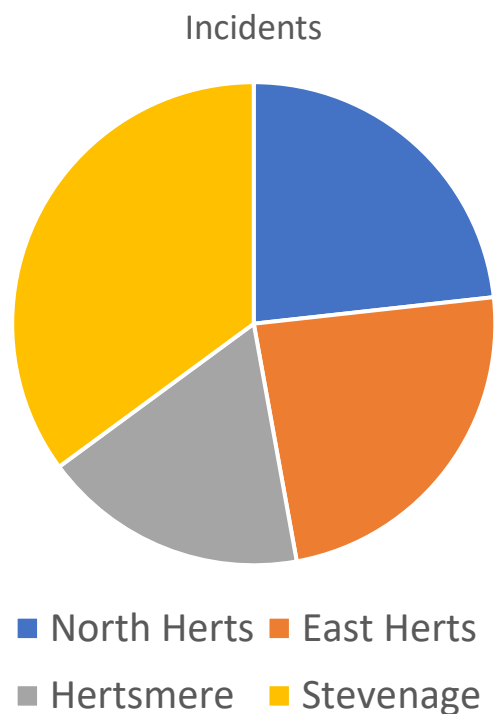

Incident Statistics By Partner

Q3 2024-2025

Partner	Incidents
North Herts	212
East Herts	218
Hertsmere	162
Stevenage	320