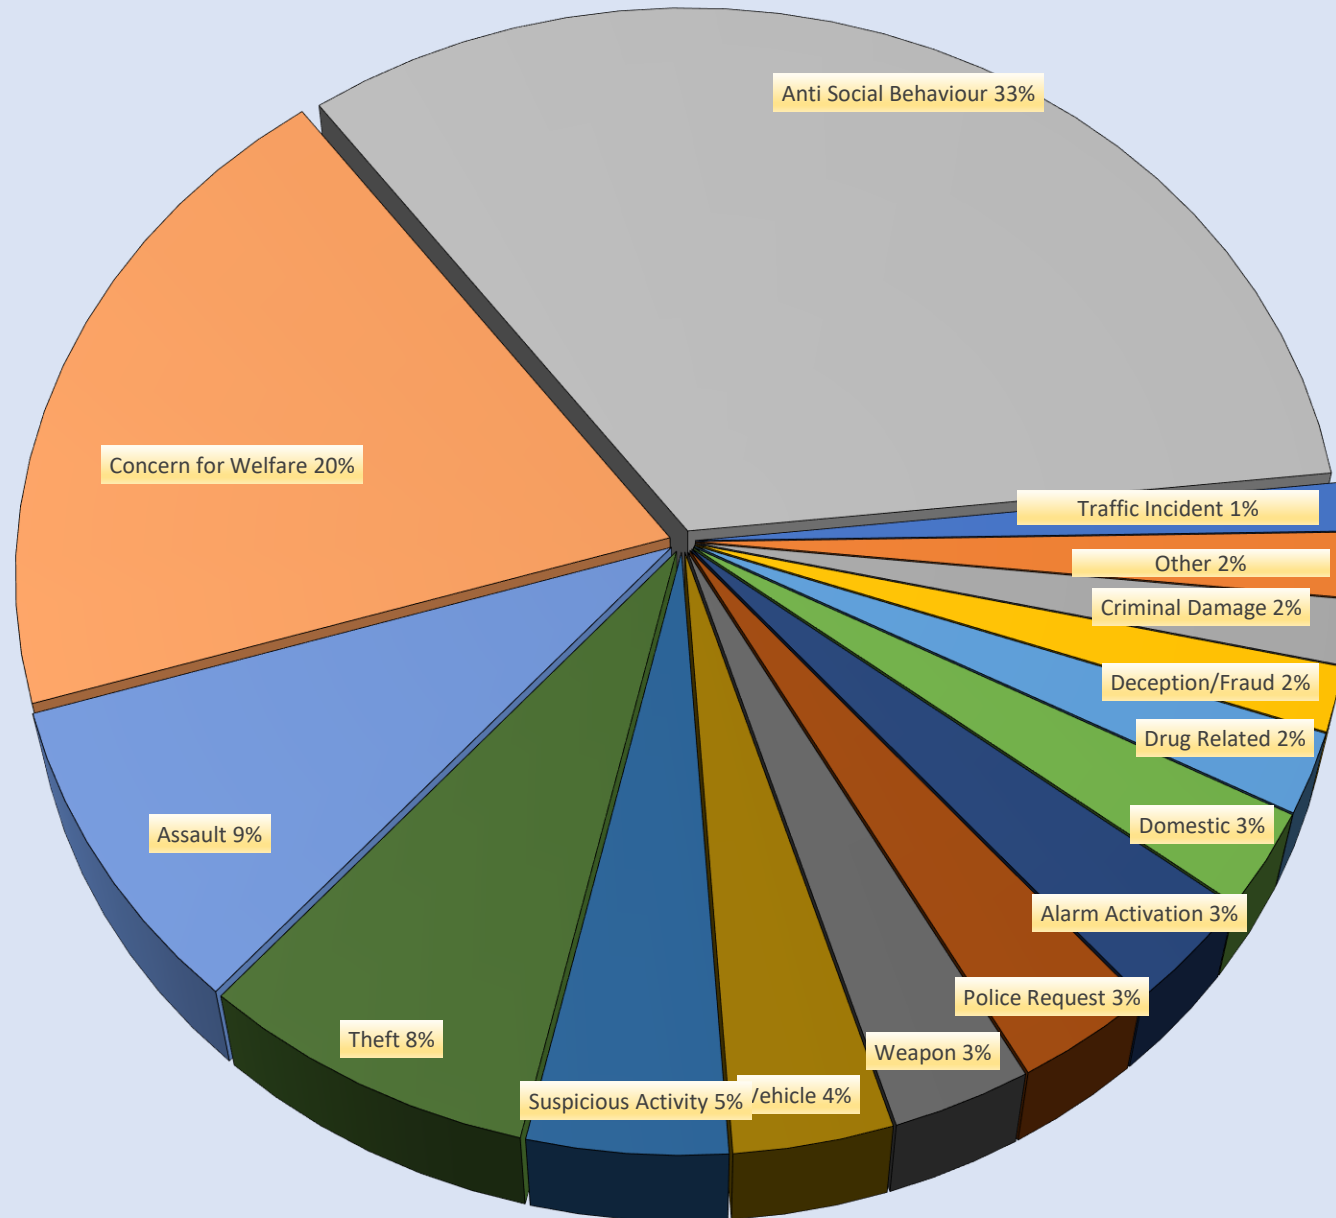

East Herts Incidents Q3 2024-2025

- **All Stats relate to incidents in the towns of:**
- Hertford
- Ware
- Bishops Stortford
- Stanstead Abbots

Category Name	No. of Incidents
Traffic Incident	3
Other	4
Criminal Damage	4
Deception/Fraud	4
Drug Related	5
Domestic	6
Alarm Activation	7
Police Request	7
Weapon	7
Vehicle	8
Suspicious Activity	10
Theft	17
Assault	19
Concern for Welfare	42
Anti Social Behaviour	72

East Herts Incident Categories Q3 2024-2025

- Traffic Incident
- Other
- Criminal Damage
- Deception/Fraud
- Drug Related
- Domestic
- Alarm Activation
- Police Request
- Weapon
- Vehicle
- Suspicious Activity
- Theft
- Assault
- Concern for Welfare
- Anti Social Behaviour