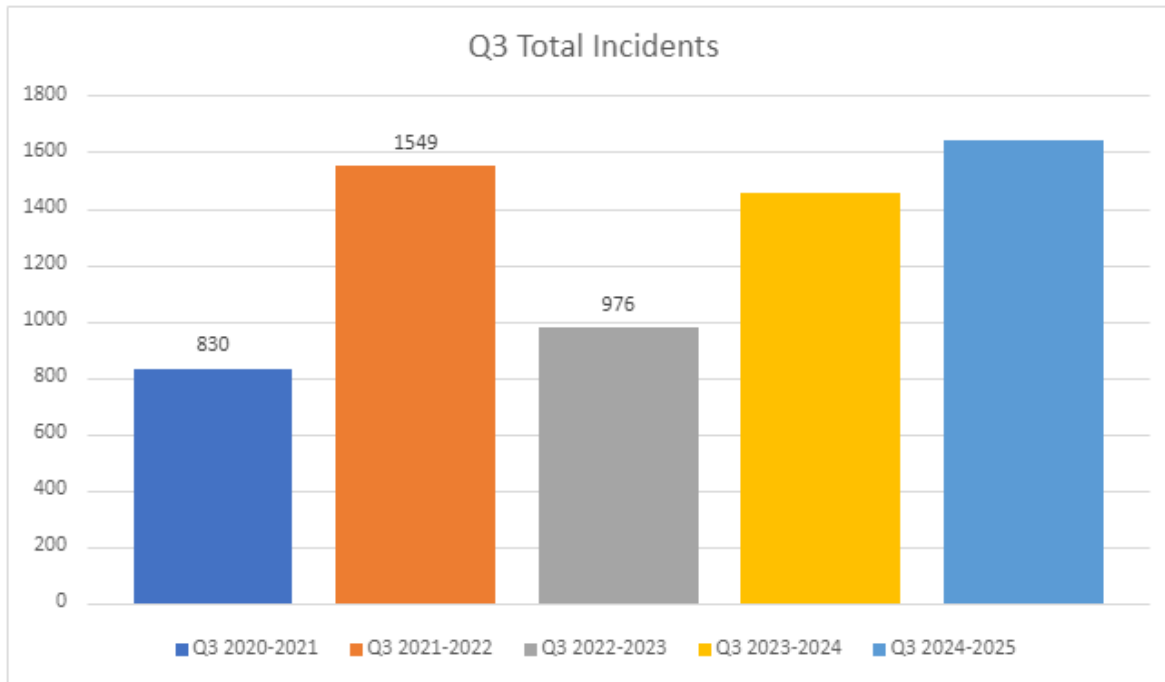

Control Room Total Incident Data Q3 2024-25

- The CCTV Control Room recorded 1642 Incidents in Q3 2024-25 Relating to CCTV
- This was an increase from 1452 incidents in Q3 2023-24 and an increase from 1307 the year before

Q3 2020-2021	Q3 2021-2022	Q3 2022-2023	Q3 2023-2024	Q3 2024-2025
830	1549	976	1452	1642