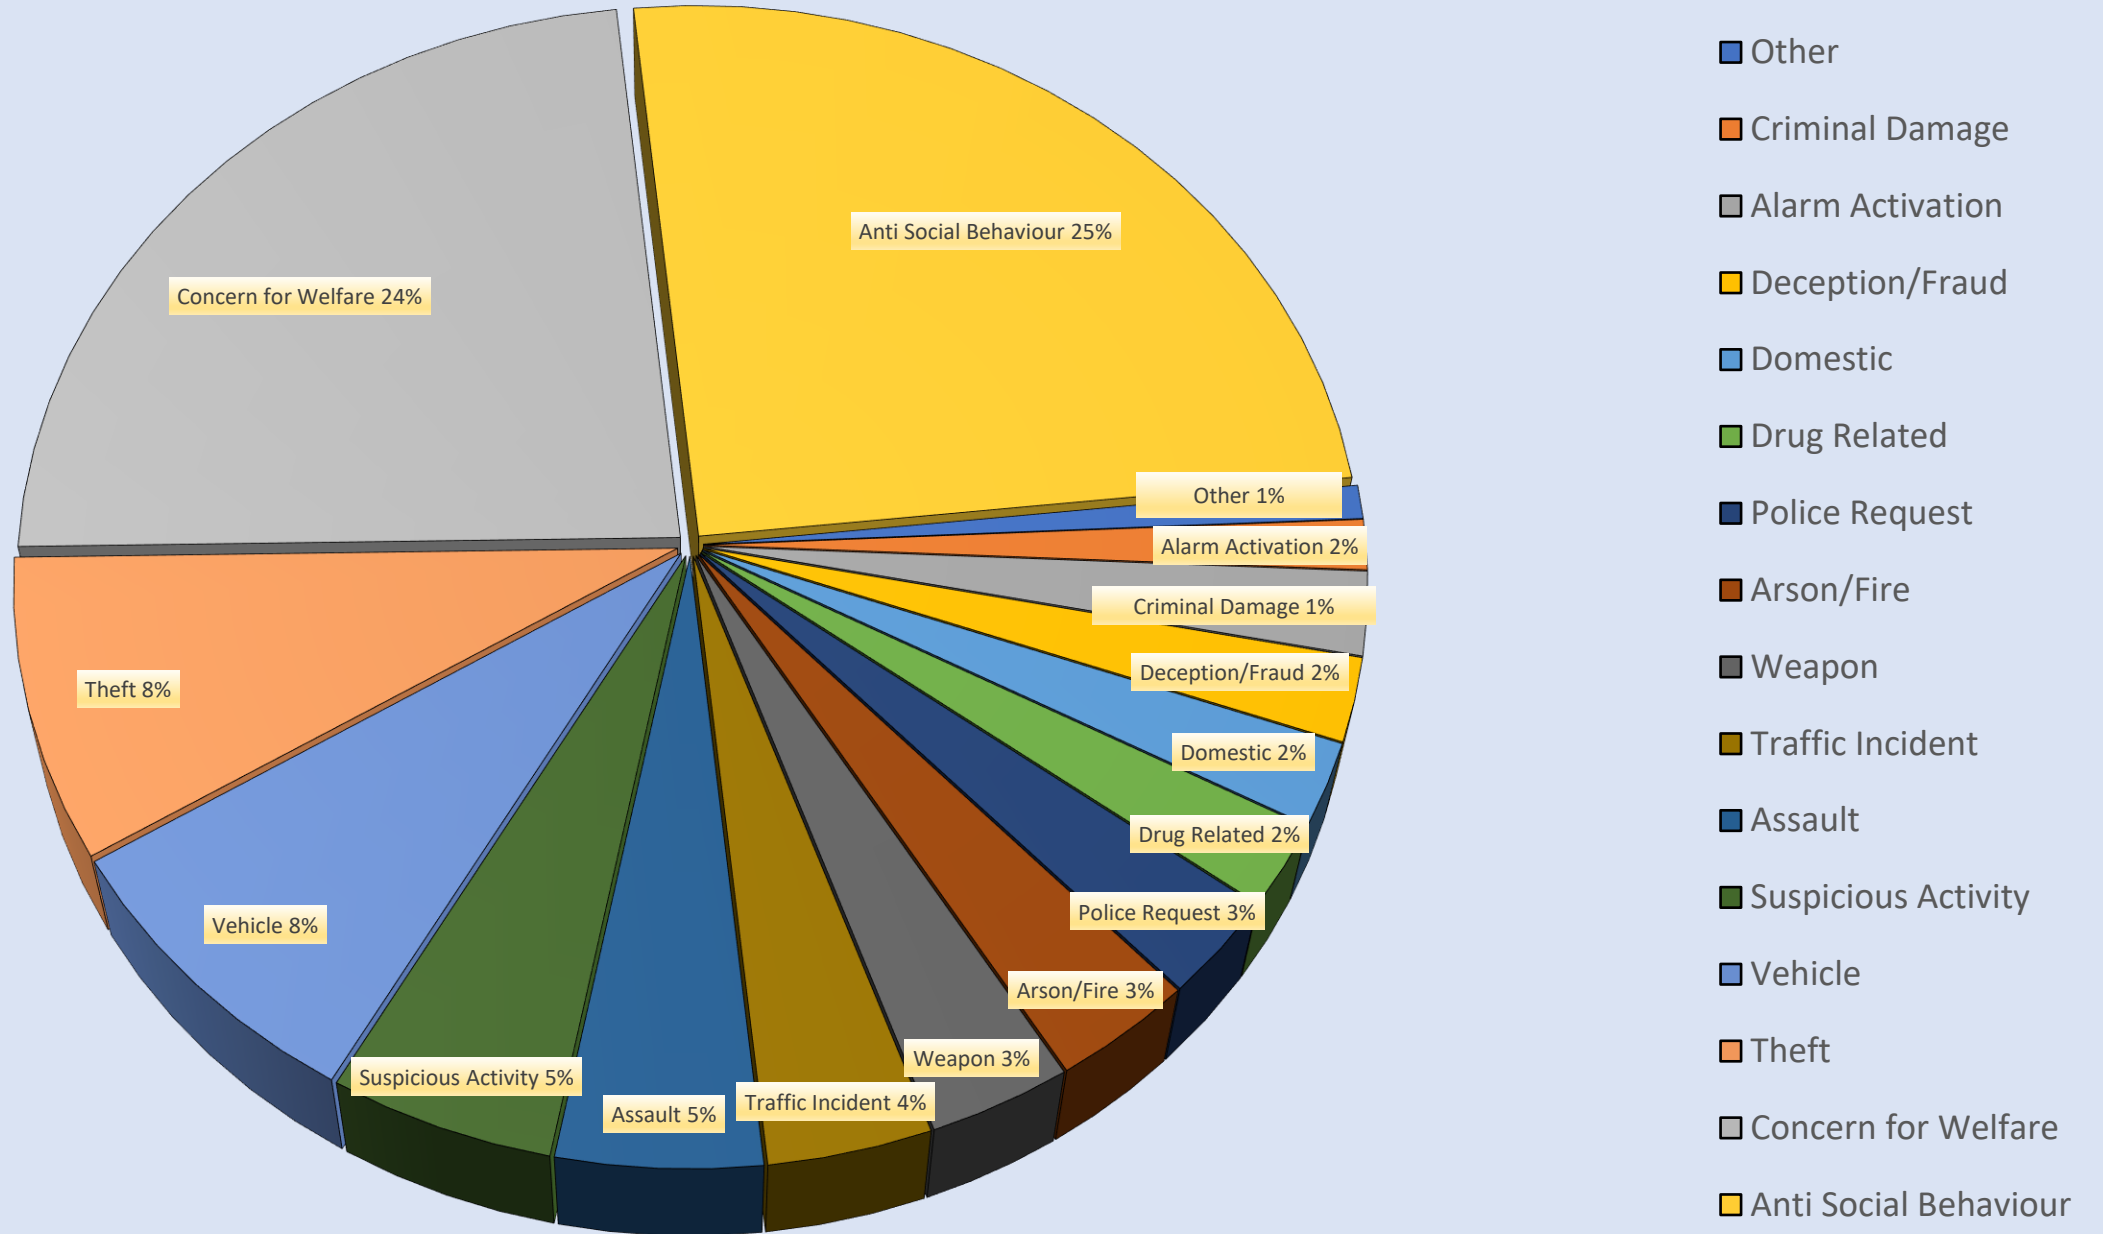

North Herts Incidents Q3 2024-2025

- **All Stats relate to incidents in the towns of:**
- Hitchin
- Letchworth
- Baldock
- Royston
- Knebworth

Category Name	No. of Incidents
Other	2
Criminal Damage	3
Alarm Activation	5
Deception/Fraud	5
Domestic	5
Drug Related	5
Police Request	6
Arson/Fire	7
Weapon	7
Traffic Incident	8
Assault	10
Suspicious Activity	11
Vehicle	17
Theft	18
Concern for Welfare	50
Anti Social Behaviour	53

North Herts Incident Categories Q3 2024-2025