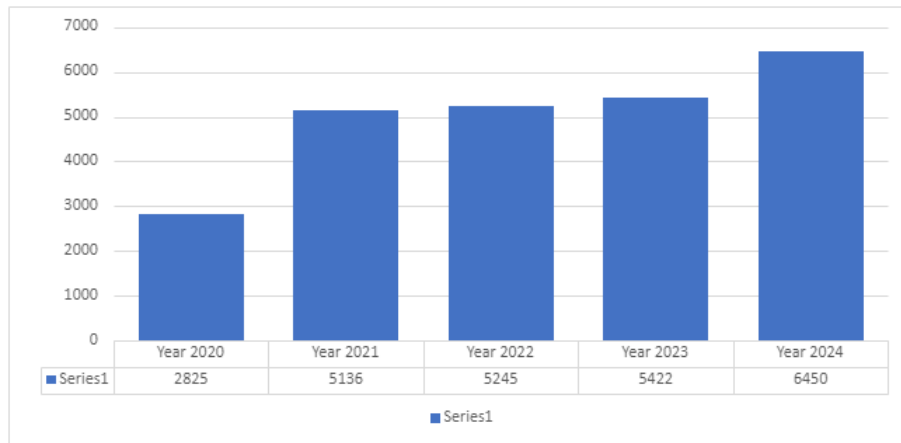

# Control Room Total Incident Data 2024

- The CCTV Control Room Recorded 6450 incidents in the year 2024
- This was an increase from 5422 incidents in 2023-24 and an increase from 5245 the year before

Month	Year 2020	Year 2021	Year 2022	Year 2023	Year 2024
January	0	228	665	384	549
February	137	282	450	455	476
March	297	408	496	492	591
April	165	395	401	455	498
May	213	418	464	383	533
June	191	460	486	451	520
July	348	481	367	449	600
August	360	447	352	453	538
September	284	468	588	448	503
October	290	588	394	407	599
November	263	530	262	494	534
December	277	431	320	551	509
	<b>Year 2020</b>	<b>Year 2021</b>	<b>Year 2022</b>	<b>Year 2023</b>	<b>Year 2024</b>
<b>TOTAL</b>	2825	5136	5245	5422	6450