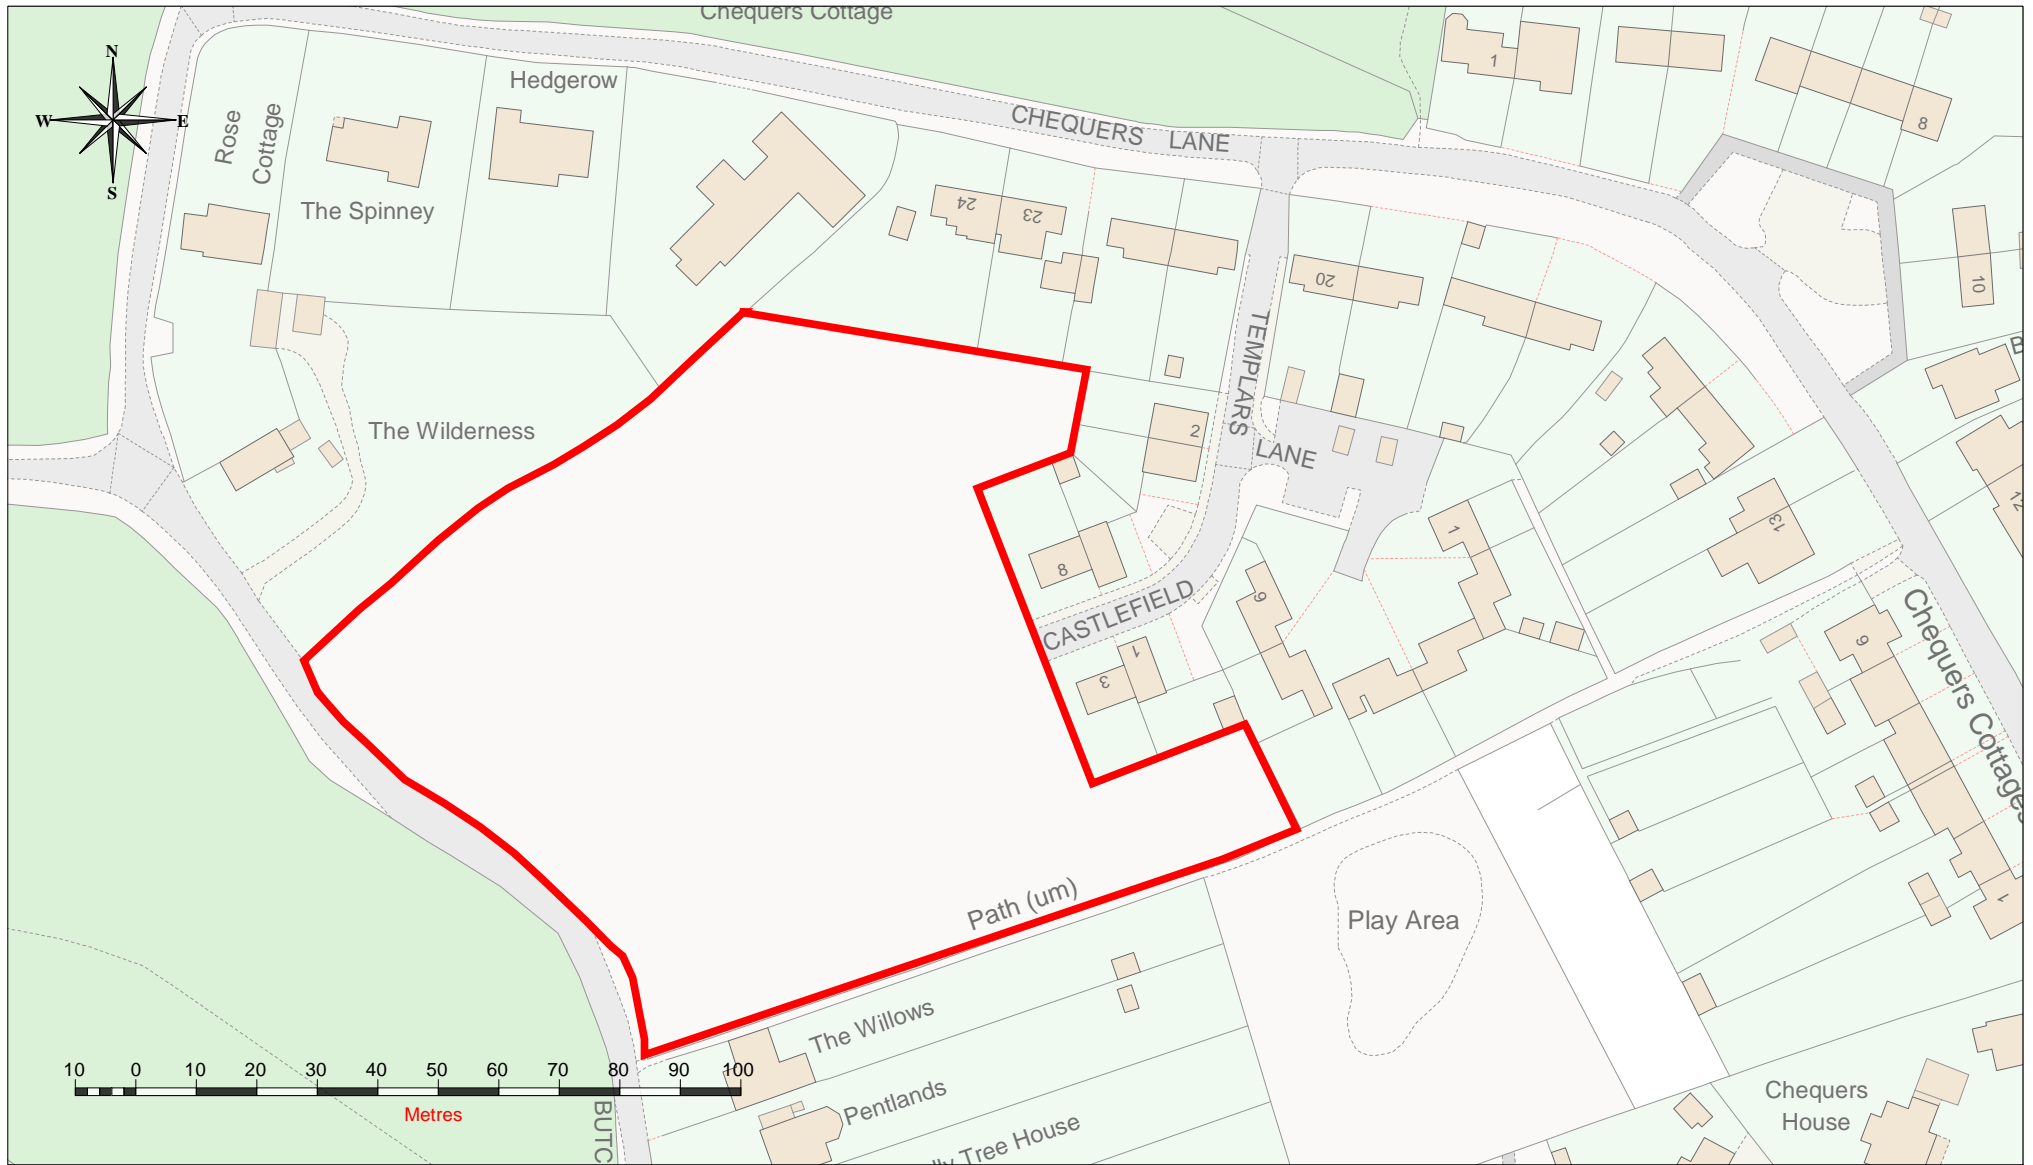

Land off Templars Lane, Preston - Proposed to be Declared Surplus

Scale: 1:1250
Date: 26:11:19