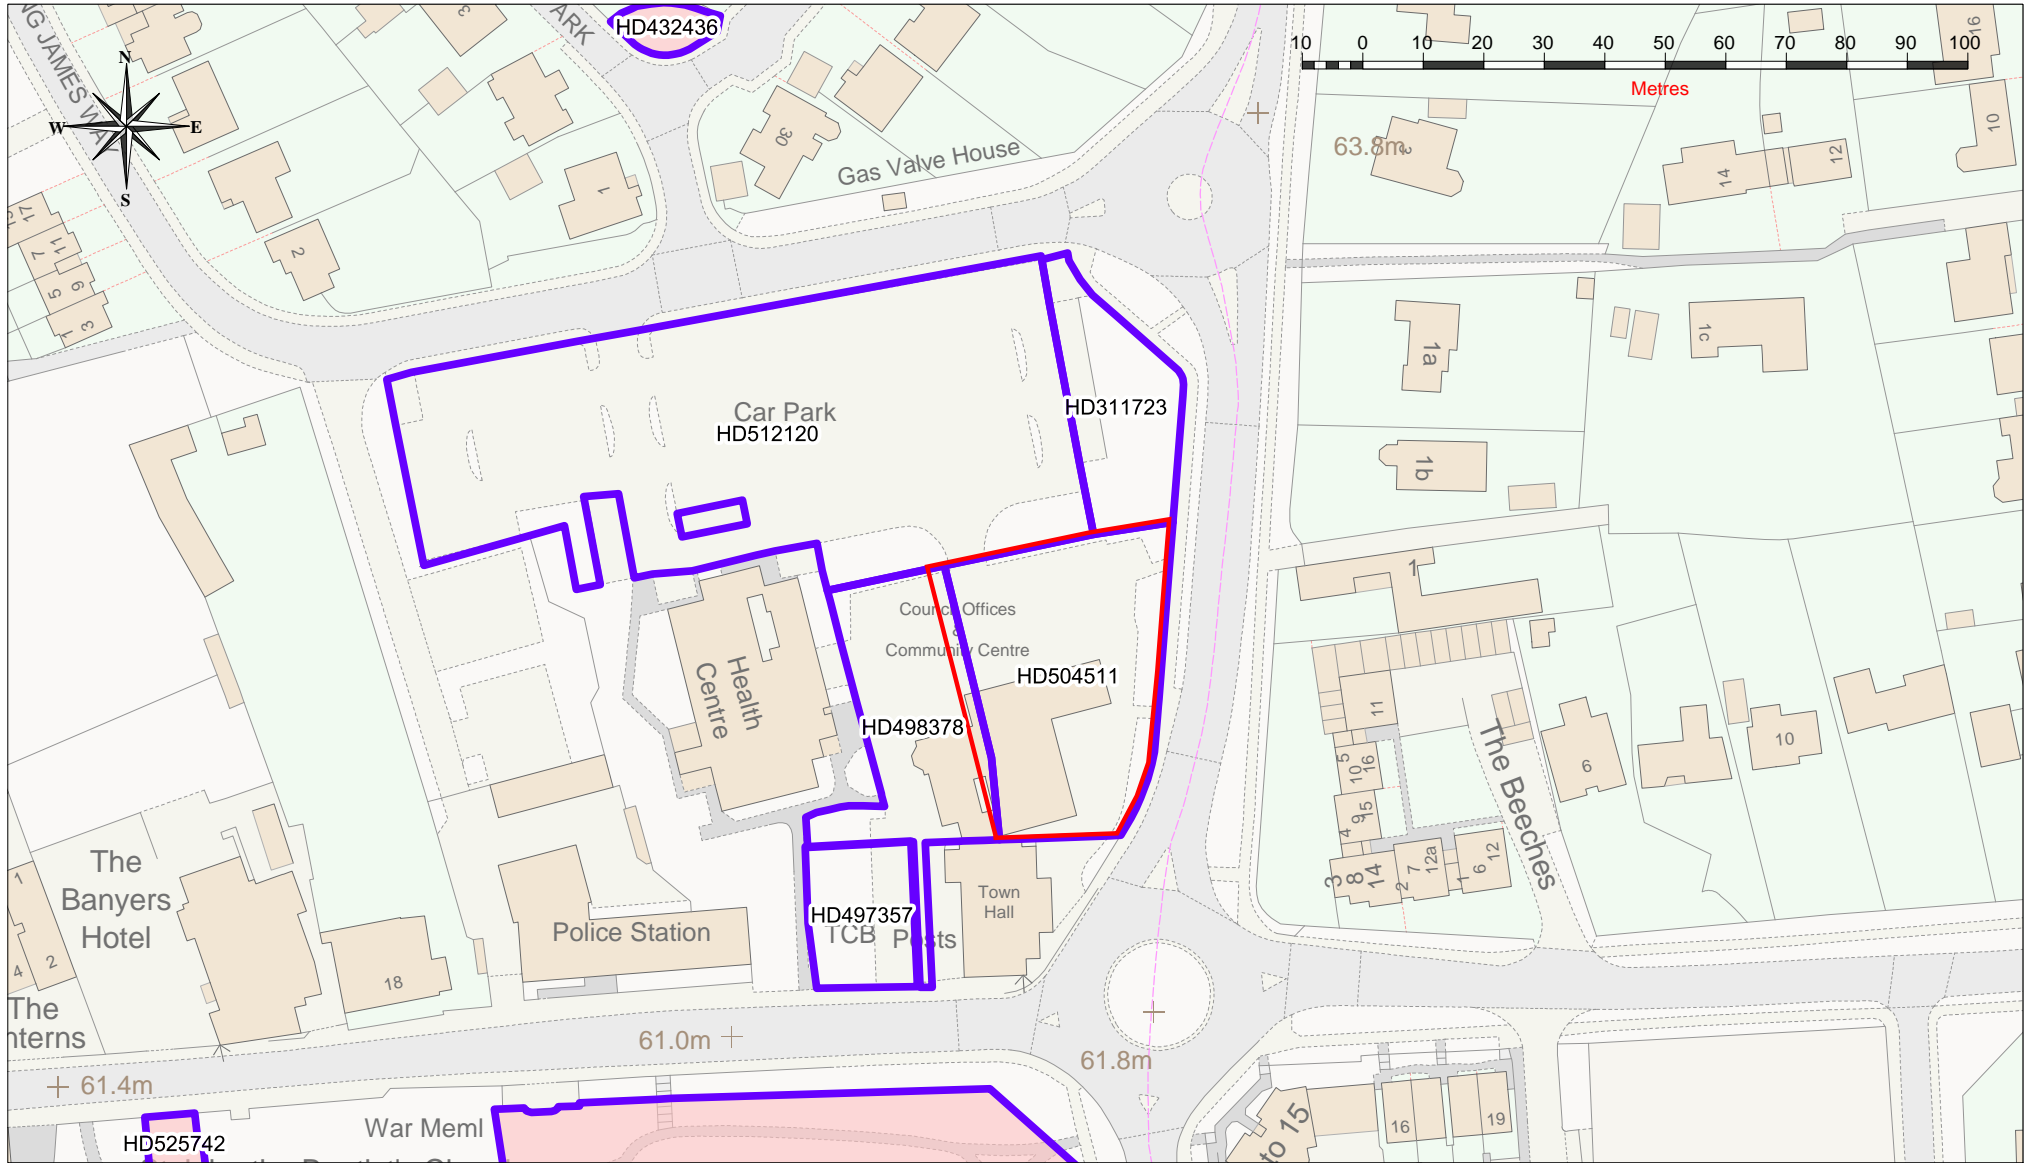

Royston Town Hall Annex Site Edged Red

Scale: 1:1250  
Date: 19:12:19